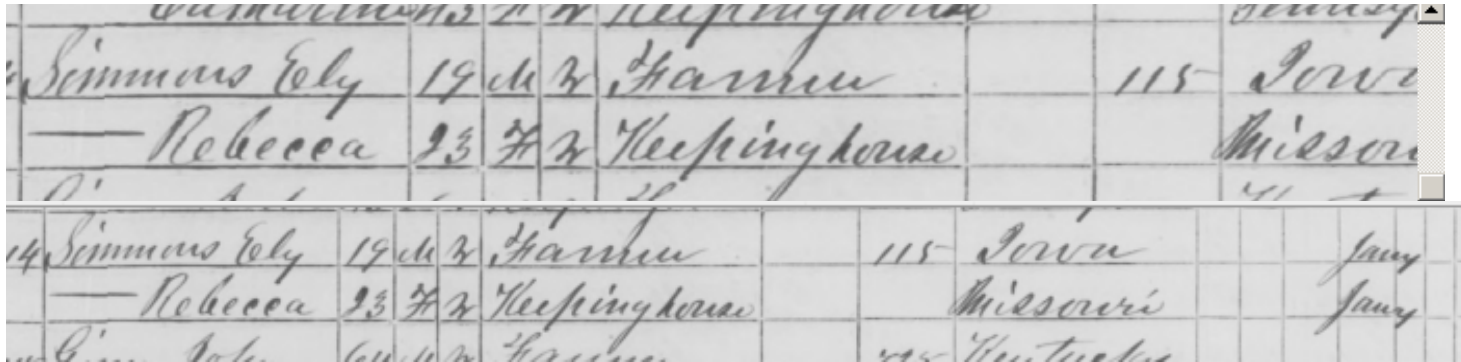

# 1870 United States Federal Census

about Rebecca Simmons, Abbott, daughter **Reuben Abbott**

Name:	<b>Rebecca Simmons</b>
Estimated birth year:	abt 1847
Age in 1870:	23
Birthplace:	Missouri
Home in 1870:	Fabius, Schuyler, Missouri

[1870 United States Federal Census](#) > [Missouri](#) > [Schuyler](#) > **Fabius, August 12, 1870**

19	<b>Ely Simmons</b>	Fabius, Schuyler, MO	abt 1851	Iowa	White	Male	
23	<b>Rebecca Simmons</b>	Fabius, Schuyler, MO	abt 1847	Missouri	White	Female	

Year: 1870; Census Place: Fabius, Schuyler, Missouri; Roll: M593\_804; Page: 300; Image: 603.