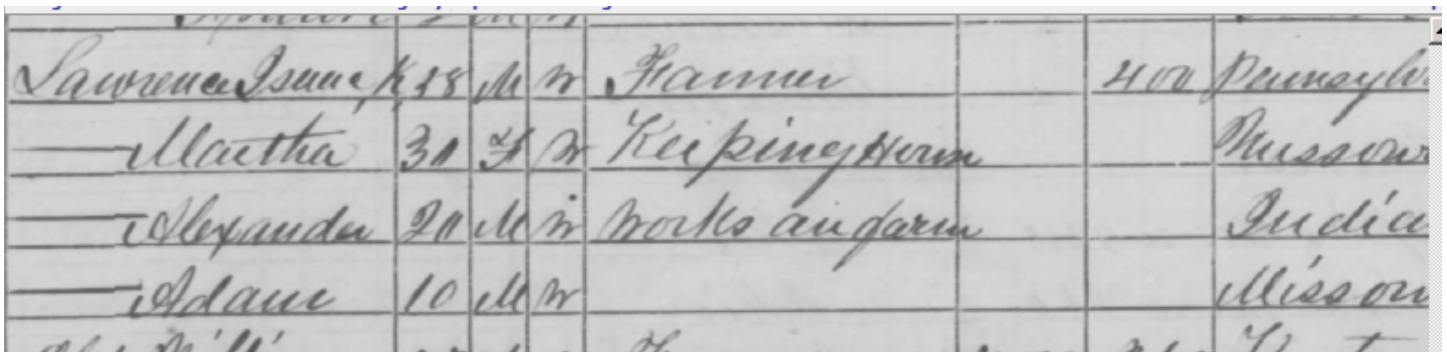

1870 United States Federal Census

about Martha Lawrence, Abbott, daughter **Reuben Abbott**

Name:	Martha Lawrence
Estimated birth year:	abt 1840
Age in 1870:	30
Birthplace:	Missouri
Home in 1870:	Liberty, Schuyler, Missouri

[1870 United States Federal Census](#) > [Missouri](#) > [Schuyler](#) > **Liberty, June 7, 1870**

10	Adam Lawrence	Liberty, Schuyler, MO	abt 1860	Missouri	White	Male	
20	Alexander Lawrence	Liberty, Schuyler, MO	abt 1850	Indiana	White	Male	
58	Isaac K Lawrence	Liberty, Schuyler, MO	abt 1812	Pennsylvania	White	Male	
31	Martha Lawrence	Liberty, Schuyler, MO	abt 1840	Missouri	White	Female	

Year: 1870; Census Place: Liberty, Schuyler, Missouri; Roll: M593_804; Page: 344; Image: 691.