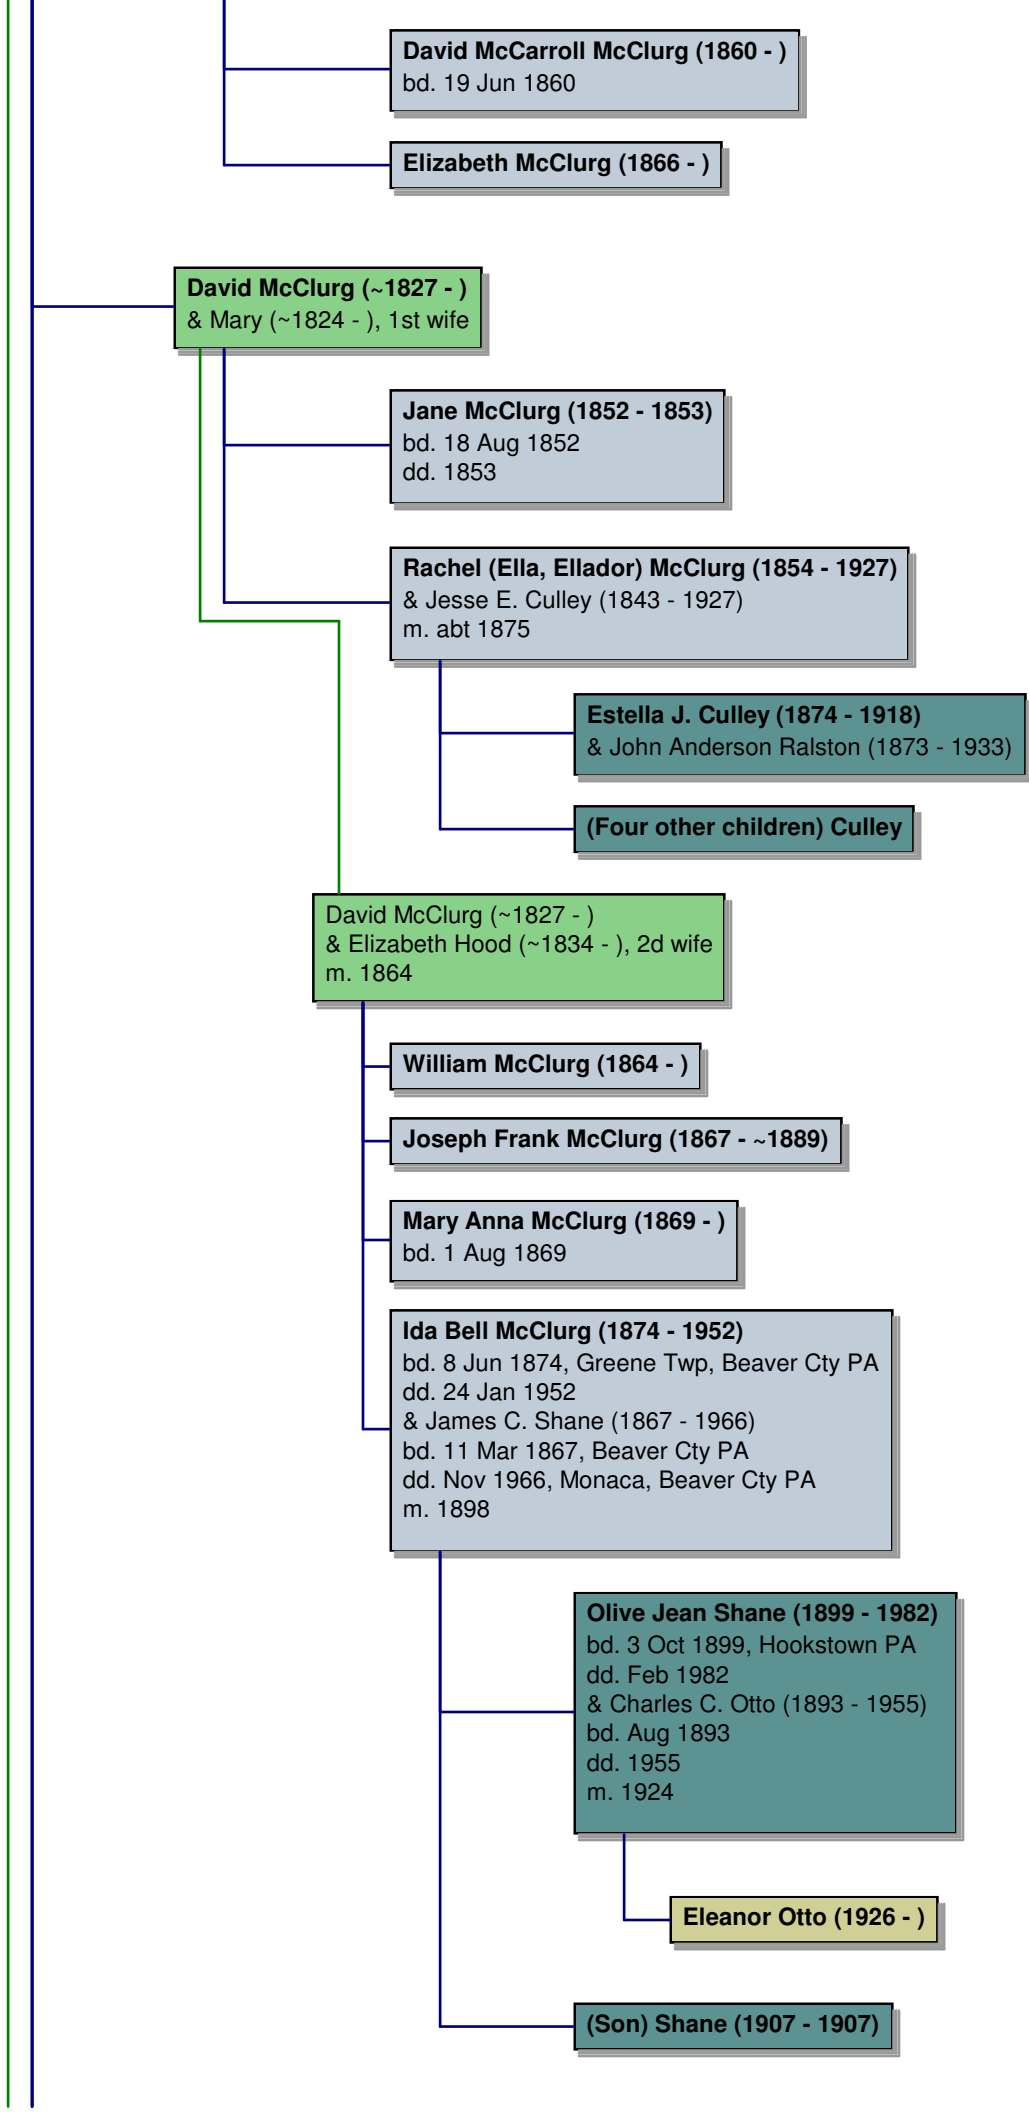

Joseph McClurg (1796 - 1878)
bd. 1796, Westmoreland Cty PA
dd. Apr 1878, Greene Twp, Beaver Cty PA
brp. Greene Twp, Beaver Cty PA ?
& Mary Kinna (~1797 - 1861), 1st wife
bd. abt 1797, Westmoreland Cty PA
dd. 8 Jun 1861, Greene Twp, Beaver Cty PA
brp. Greene Twp, Beaver Cty PA
m. abt 1815

Rachel McNutt
& Stewart

(Seven other children) McNutt

Tamar McClurg (1821 -)
& John Stewart (- 1881)
dd. 10 Aug 1881
m. 1843

Elson Stewart

(Six other children) Stewart

William McClurg (1824 - <1875)
& Nancy Ann Mercer (1824 -)

Sarah Ann McClurg (1852 -)

John Sylvester (Ves) McClurg (1857 -)
& Mary (1857 -)

Annie McClurg (1880 -)
bd. Feb 1880
& John J. Swearingen (1877 -)
bd. 1877

Frank (?) McClurg (1878 -)
bd. Jun 1878
& Annie (1894 -)
bd. 1894

Annie McClurg (1917 -)

Alverta McClurg (1881 -)

Reece Alvia McClurg (1858 -)

Joseph Leroy McClurg (1860 -)
bd. 19 Jun 1860

Mary Ann McClurg (~1829 - >1875)

Joseph McClurg (1834 - <1860)
& Nancy Jane Perrine (1834 - 1929)
bd. 2 Jul 1834, Harmen Creek, Washington Cty PA
dd. 15 Jan 1929, Eldersville, Washington Cty
(Nancy later married George Noah)