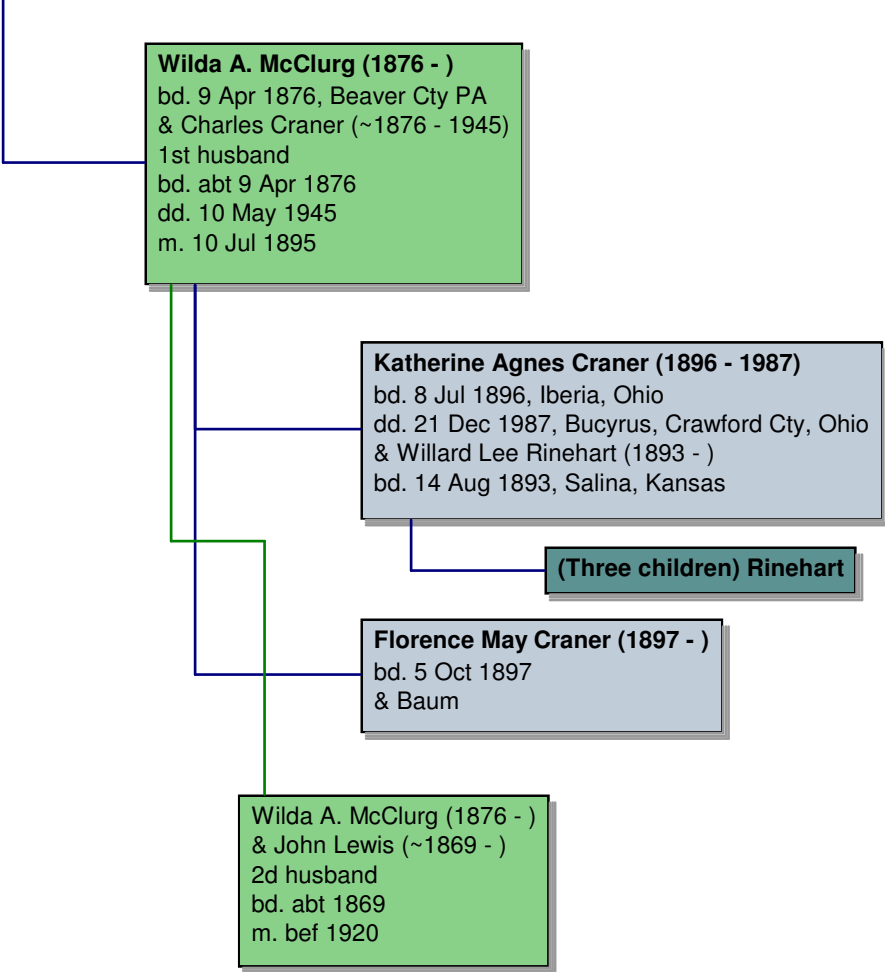

Henry Elson McClurg (1872 - 1963)

bd. 18 Jan 1872, Beaver Cty PA
dd. 21 Apr 1963, Morrow Cty, Ohio
& Cora Herron (1876 -)
bd. 1876
m. 27 Apr 1904

Mary McClurg (1905 - <1910)

bd. 9 Jun 1905
dd. bef 1910

Clara Dell McClurg (1906 -)

bd. 16 Dec 1906

Clarence D. McClurg (1909 -)

bd. 22 Jan 1909

Elmer McClurg (1915 -)

bd. 1915

Essie Jane McClurg (1874 - 1942)

bd. 2 Mar 1874, Beaver Cty PA
dd. Aug 1942, Ohio
& Clement Rinehart

Weston Rinehart (1907 -)

bd. 2 Mar 1907

Cynthia Rinehart (1905 -)

bd. 17 Sep 1905

Herman Rinehart

(Three other children) Rinehart

Wilda A. McClurg (1876 -)
 bd. 9 Apr 1876, Beaver Cty PA
 & Charles Craner (~1876 - 1945)
 1st husband
 bd. abt 9 Apr 1876
 dd. 10 May 1945
 m. 10 Jul 1895

Katherine Agnes Craner (1896 - 1987)
 bd. 8 Jul 1896, Iberia, Ohio
 dd. 21 Dec 1987, Bucyrus, Crawford Cty, Ohio
 & Willard Lee Rinehart (1893 -)
 bd. 14 Aug 1893, Salina, Kansas

(Three children) Rinehart