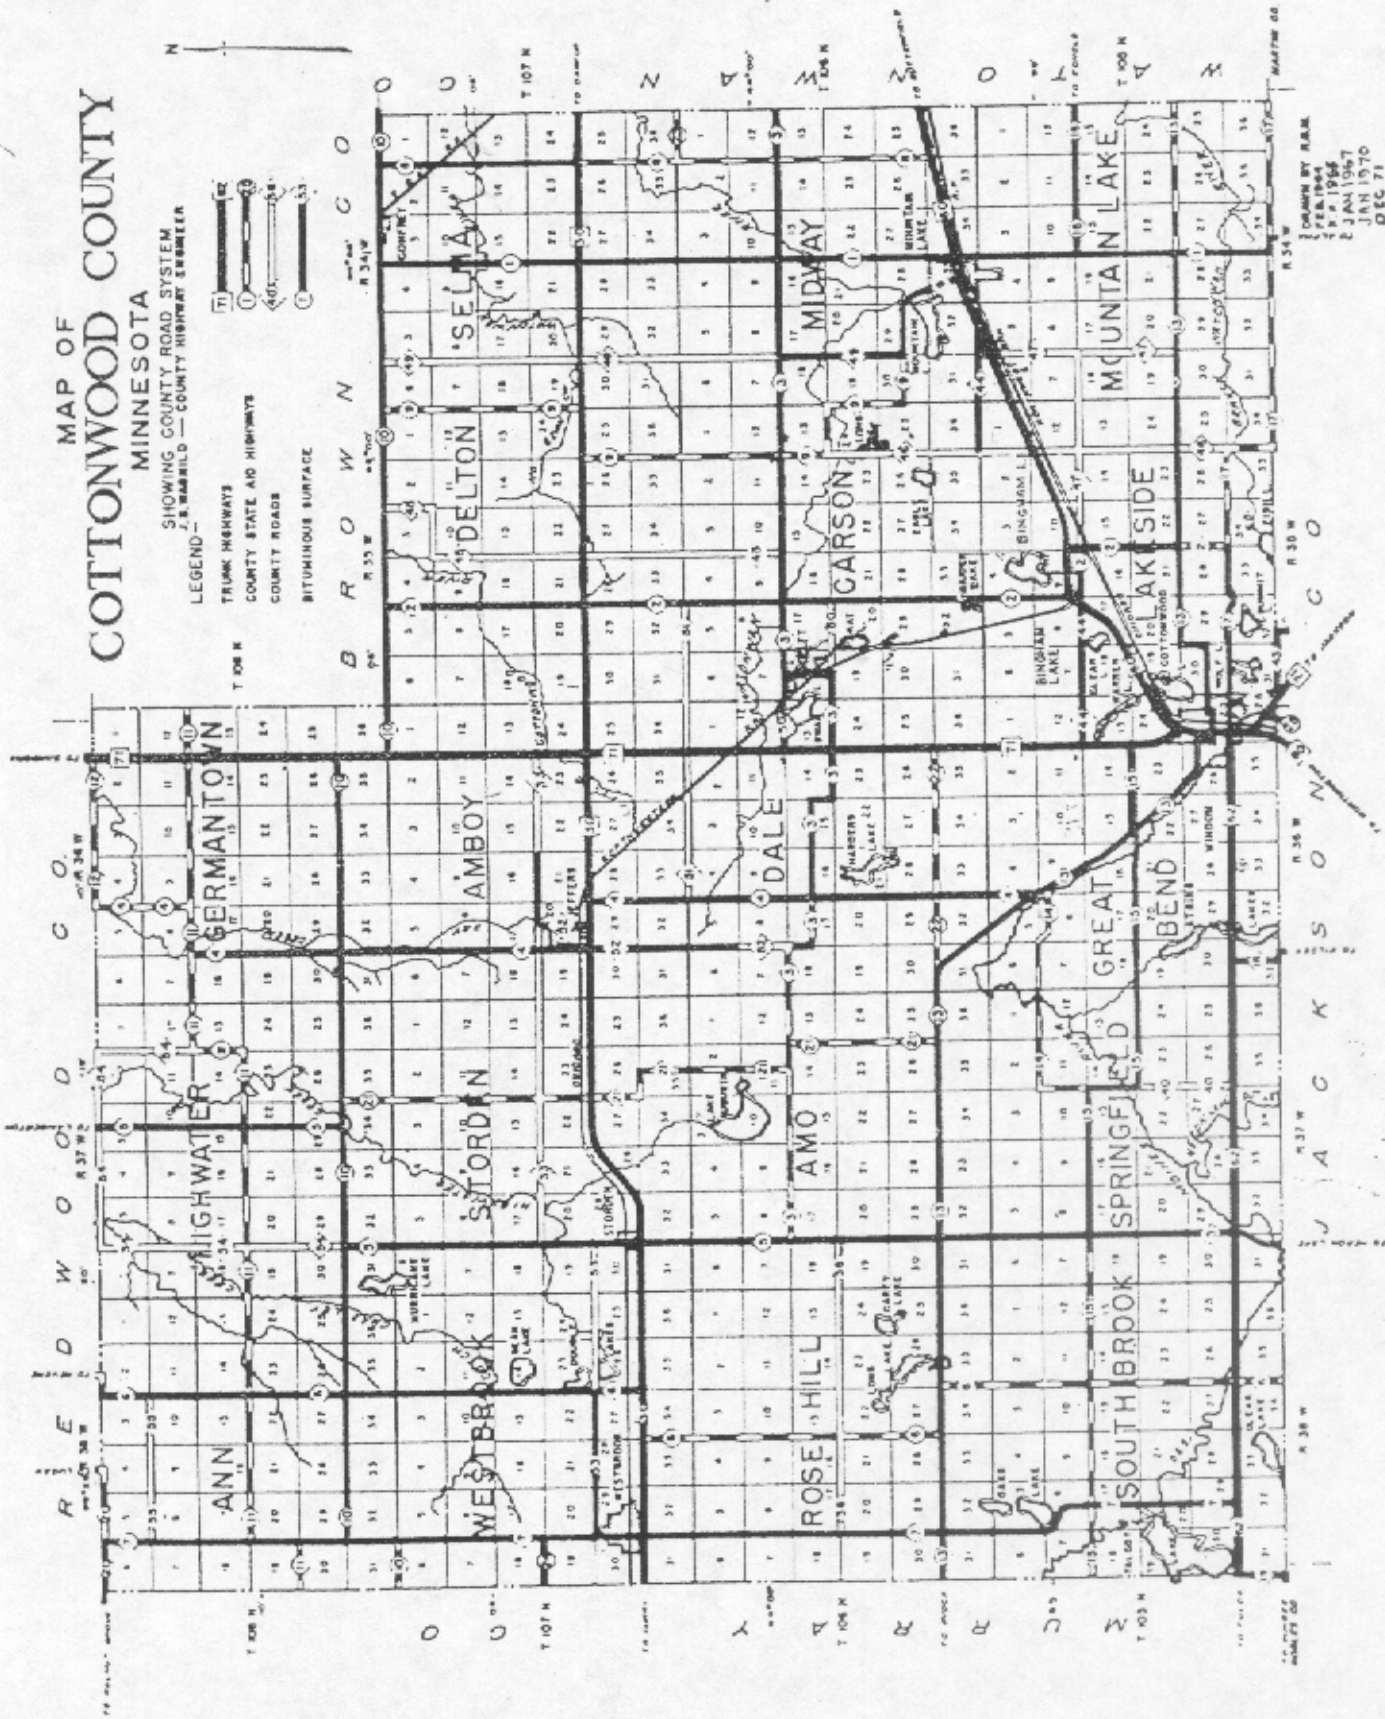

# MAP OF COTTONWOOD COUNTY MINNESOTA

SHOWING COUNTY ROAD SYSTEM  
J.B. WARFIELD - COUNTY HIGHWAY ENGINEER

- LEGEND -
- (T) TRUNK HIGHWAYS
  - (C) COUNTY STATE AID HIGHWAYS
  - (R) COUNTY ROADS
  - (S) BITUMINOUS SURFACE

DRAWN BY R.A.M.  
 1964  
 2 JAN 1967  
 JAN 1970  
 DEC 71