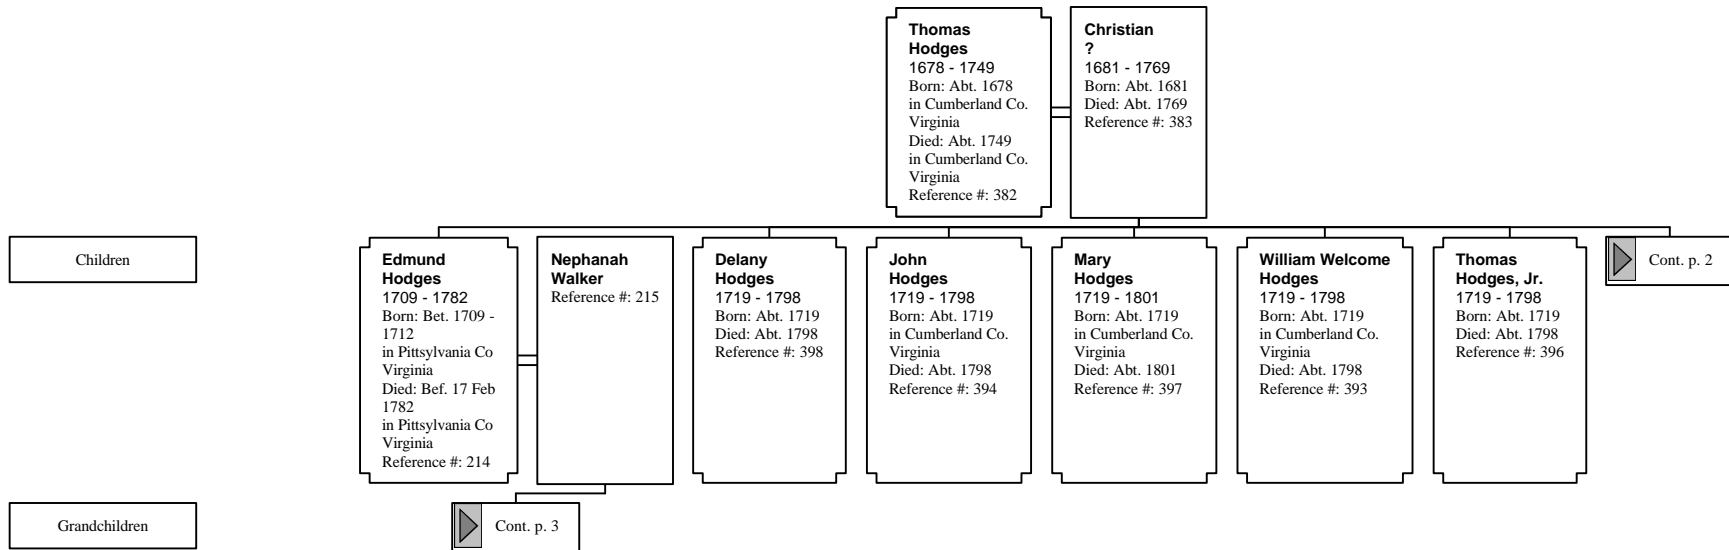

Hourglass Tree of Thomas Hodges (1 of 25)

Hourglass Tree of Thomas Hodges (2 of 25)

Children

Hourglass Tree of Thomas Hodges (3 of 25)

Children

Edmund Hodges
 1709 - 1782
 Born: Bet. 1709 - 1712
 in Pittsylvania Co Virginia
 Died: Bef. 17 Feb 1782
 in Pittsylvania Co Virginia
 Reference #: 214