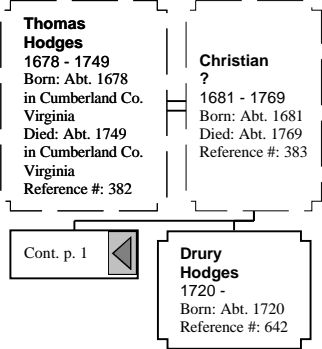

Hourglass Tree of Thomas Hodges (1 of 25)

Hourglass Tree of Thomas Hodges (2 of 25)

Children

Hourglass Tree of Thomas Hodges (3 of 25)

Children

Edmund Hodges
 1709 - 1782
 Born: Bet. 1709 - 1712
 in Pittsylvania Co Virginia
 Died: Bef. 17 Feb 1782
 in Pittsylvania Co Virginia
 Reference #: 214

Hourglass Tree of Thomas Hodges (11 of 25)

2nd Great-Grandchildren

Sarah H. Hodges
1820 - 1905
Born: 06 Aug 1820
in Va
Died: 01 Jan 1905
in Hart County, Kentucky
Reference #: 15

William Defevers
1807 - 1874
Born: 17 Jan 1807
in Barren Co. Ky.
Died: 14 Aug 1874
in Hart County,
Kentucky
Reference #: 619