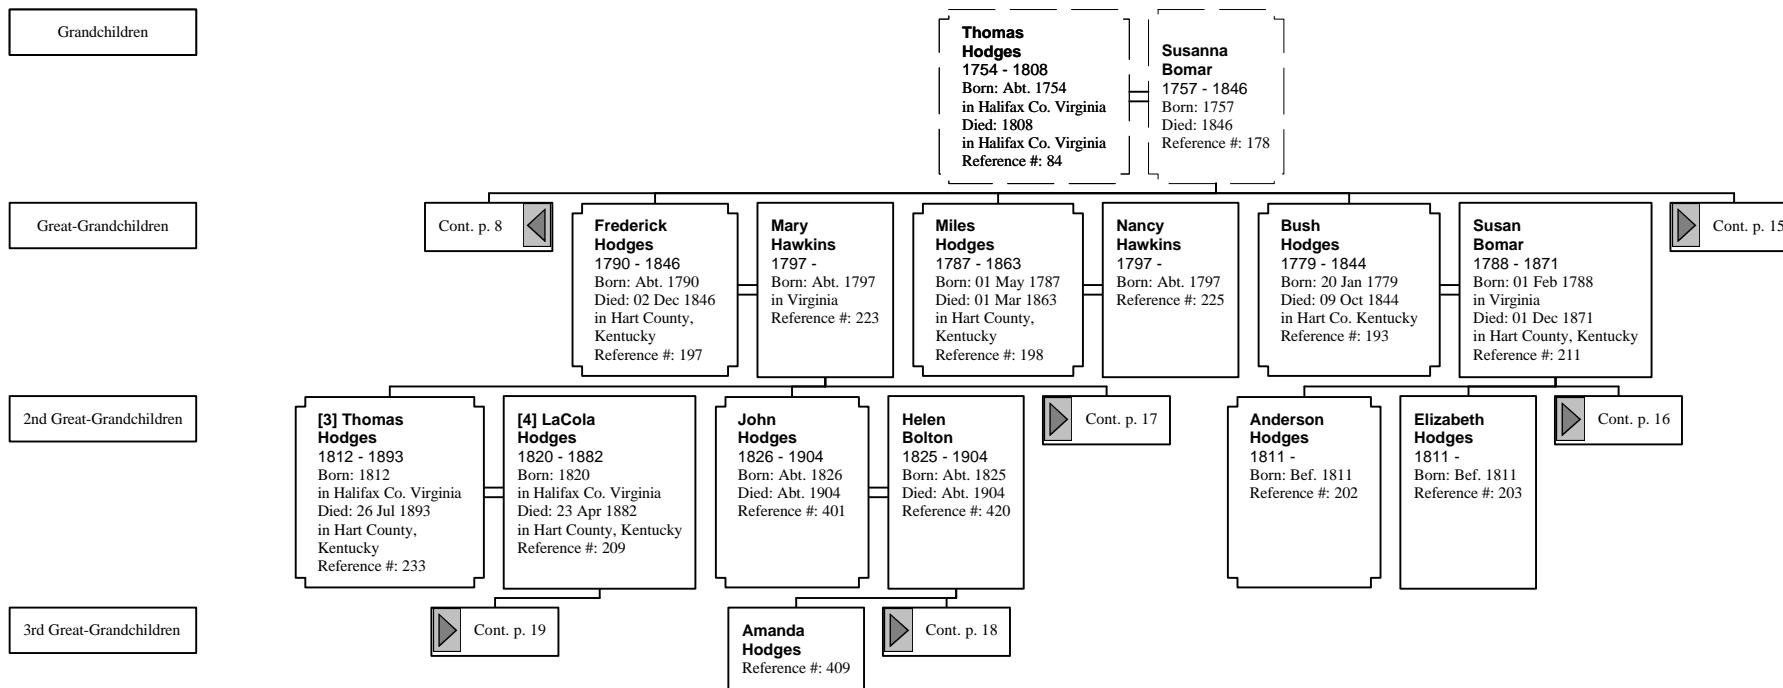

Hourglass Tree of Thomas Hodges (12 of 25)