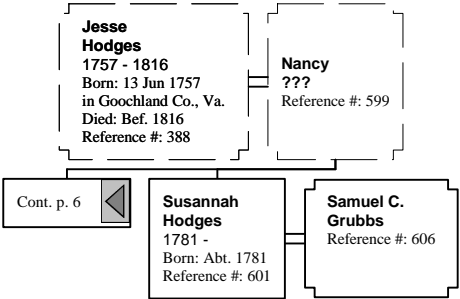

2nd Great-Grandchildren

Susan Tucker
Reference #: 399

Hourglass Tree of Thomas Hodges (6 of 25)

Hourglass Tree of Thomas Hodges (7 of 25)

Children

Grandchildren

Great-Grandchildren

Hourglass Tree of Thomas Hodges (8 of 25)

Grandchildren

Great-Grandchildren

2nd Great-Grandchildren

Hourglass Tree of Thomas Hodges (9 of 25)

Grandchildren

Great-Grandchildren

Hourglass Tree of Thomas Hodges (10 of 25)

Great-Grandchildren

<p>James Henry Hodges 1789 - 1872 Born: 27 Feb 1789 in Halifax Co. Virginia Died: 19 Mar 1872 in Hart County, Kentucky Reference #: 604</p>	<p>Lucinda Shelton 1800 - 1885 Born: Abt. 1800 in Pittsylvania Co Virginia Died: Abt. 1885 in Hart County, Kentucky Reference #: 610</p>
---	--