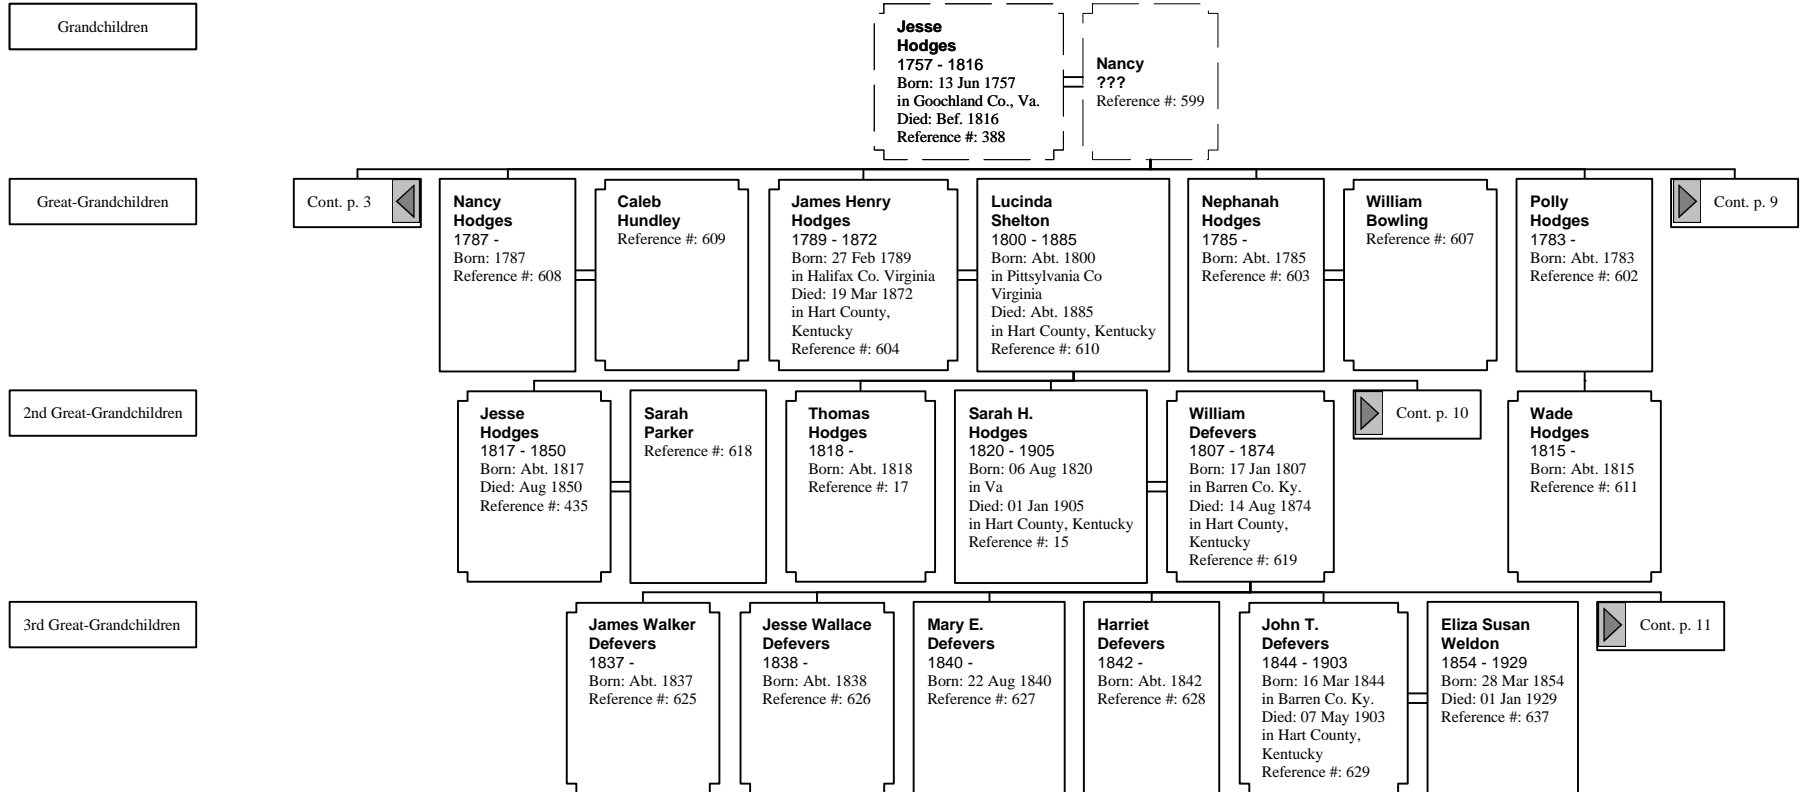

Hourglass Tree of Thomas Hodges (6 of 25)