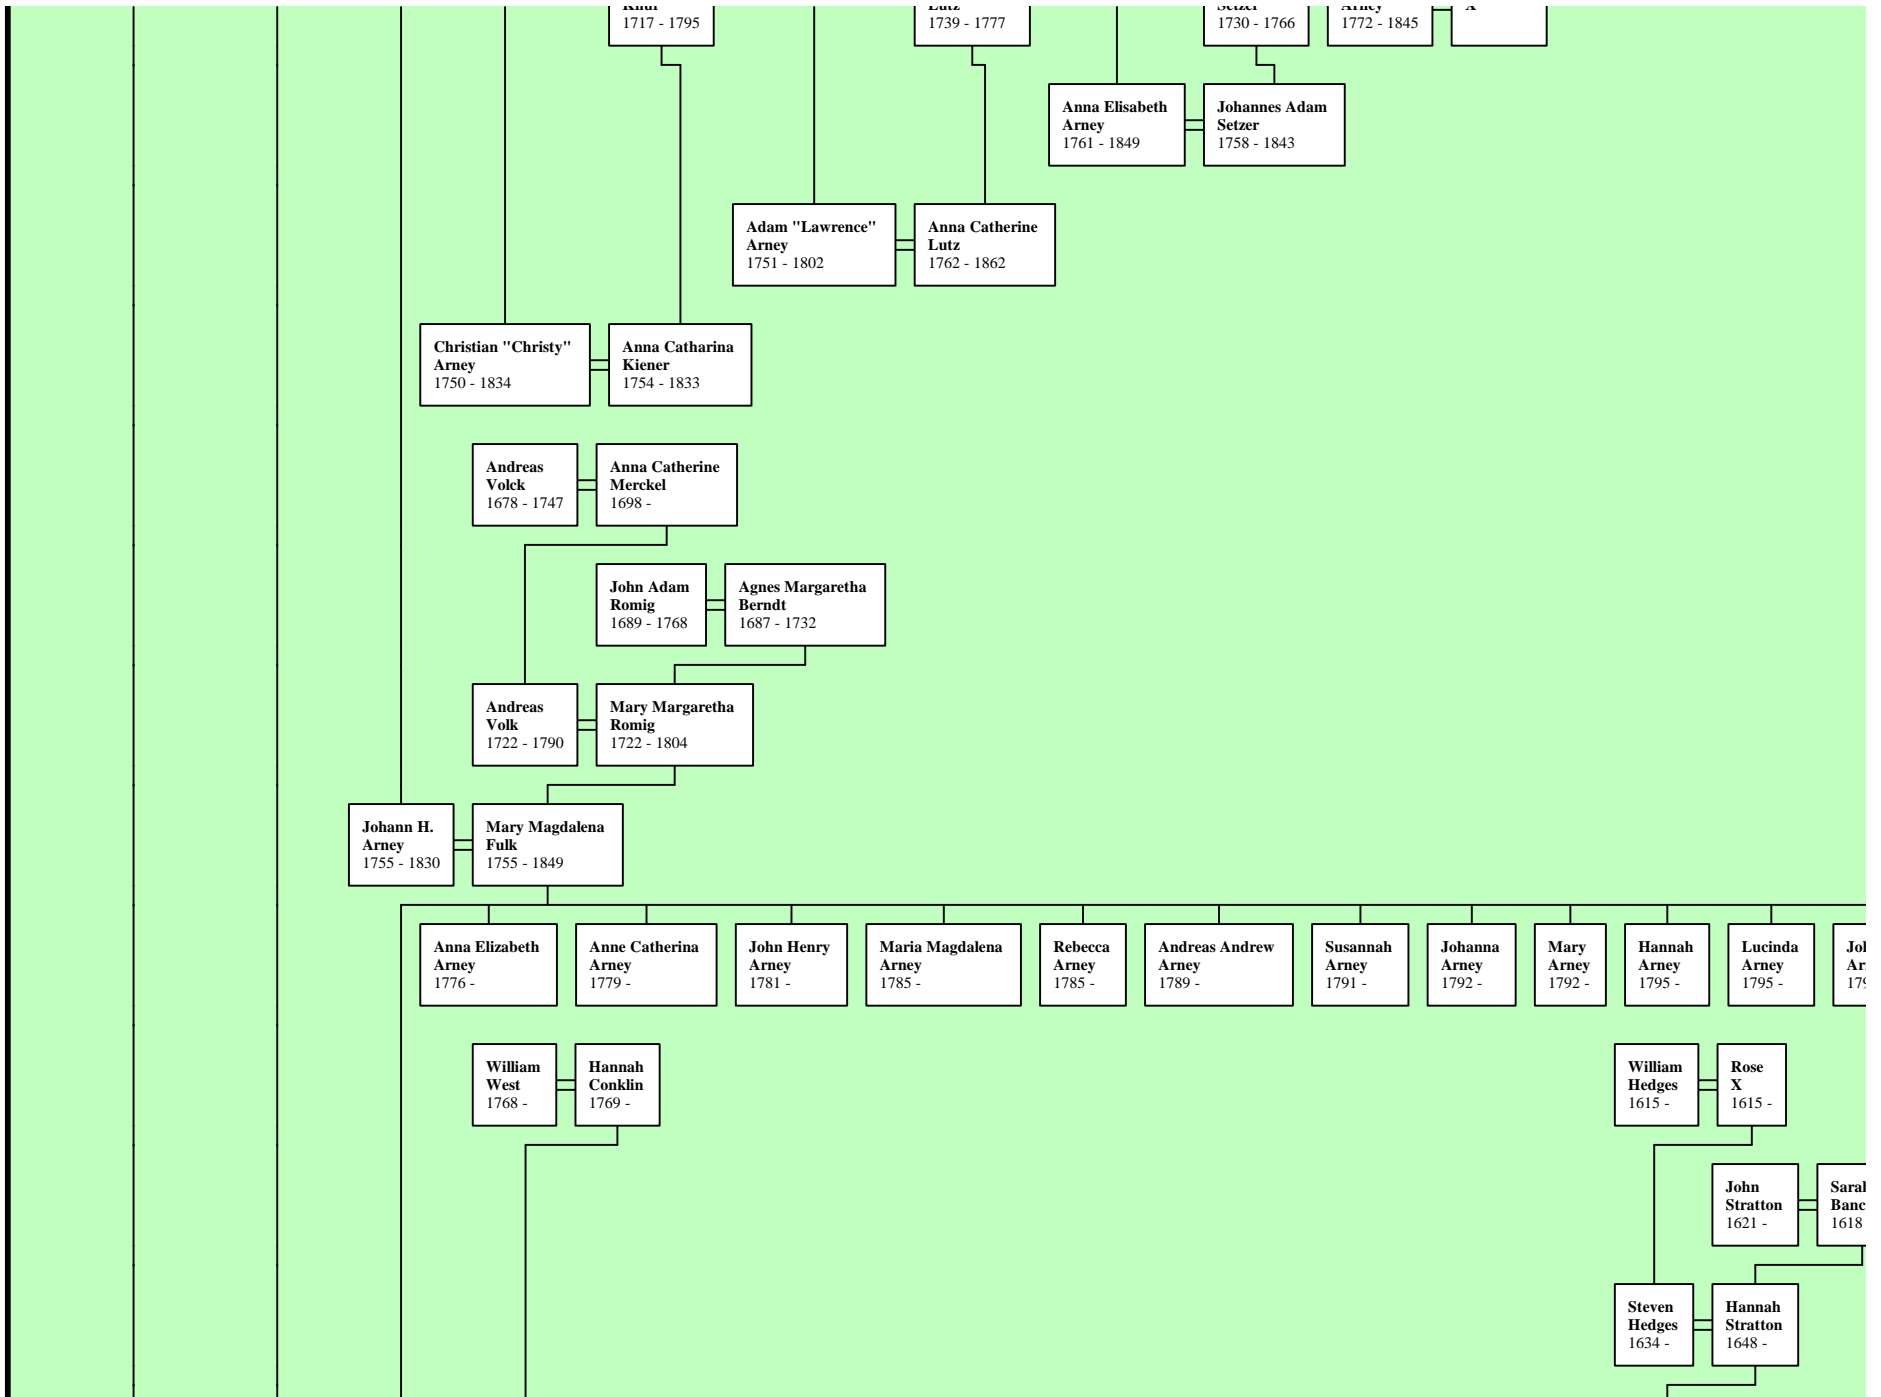

William Dulin

Nancy Ringo

Richard Tilton Goddard
1793 - 1821

Sarah Moss

Leanner Goddard
1796 - 1872

James Cookson

Tolle

William Goddard

Henry Truitt

Joseph Goddard

Mary Goddard

Edward Goddard

Olive Wilson

Pallas Goddard

Sanford R Wilson

John Goddard

Ma Tro

Fanny Lewis
Goddard
1807 - 1845

William
Northcott

Frances Martha
Northcott

James
Northcott

Joseph
Northcott

Benjamin Hervey
Northcott
1828 - 1898

Janet
Stevens
1829 - 1900

John B
Northcott
1831 -

Sarah Ann
Northcott
1833 - 1924

Montgomery
Patton
1829 - 1918

Sarah Bancroft
1618 -

Ellen
Arney
1844 -

Ambrose N.
Arney
1848 -