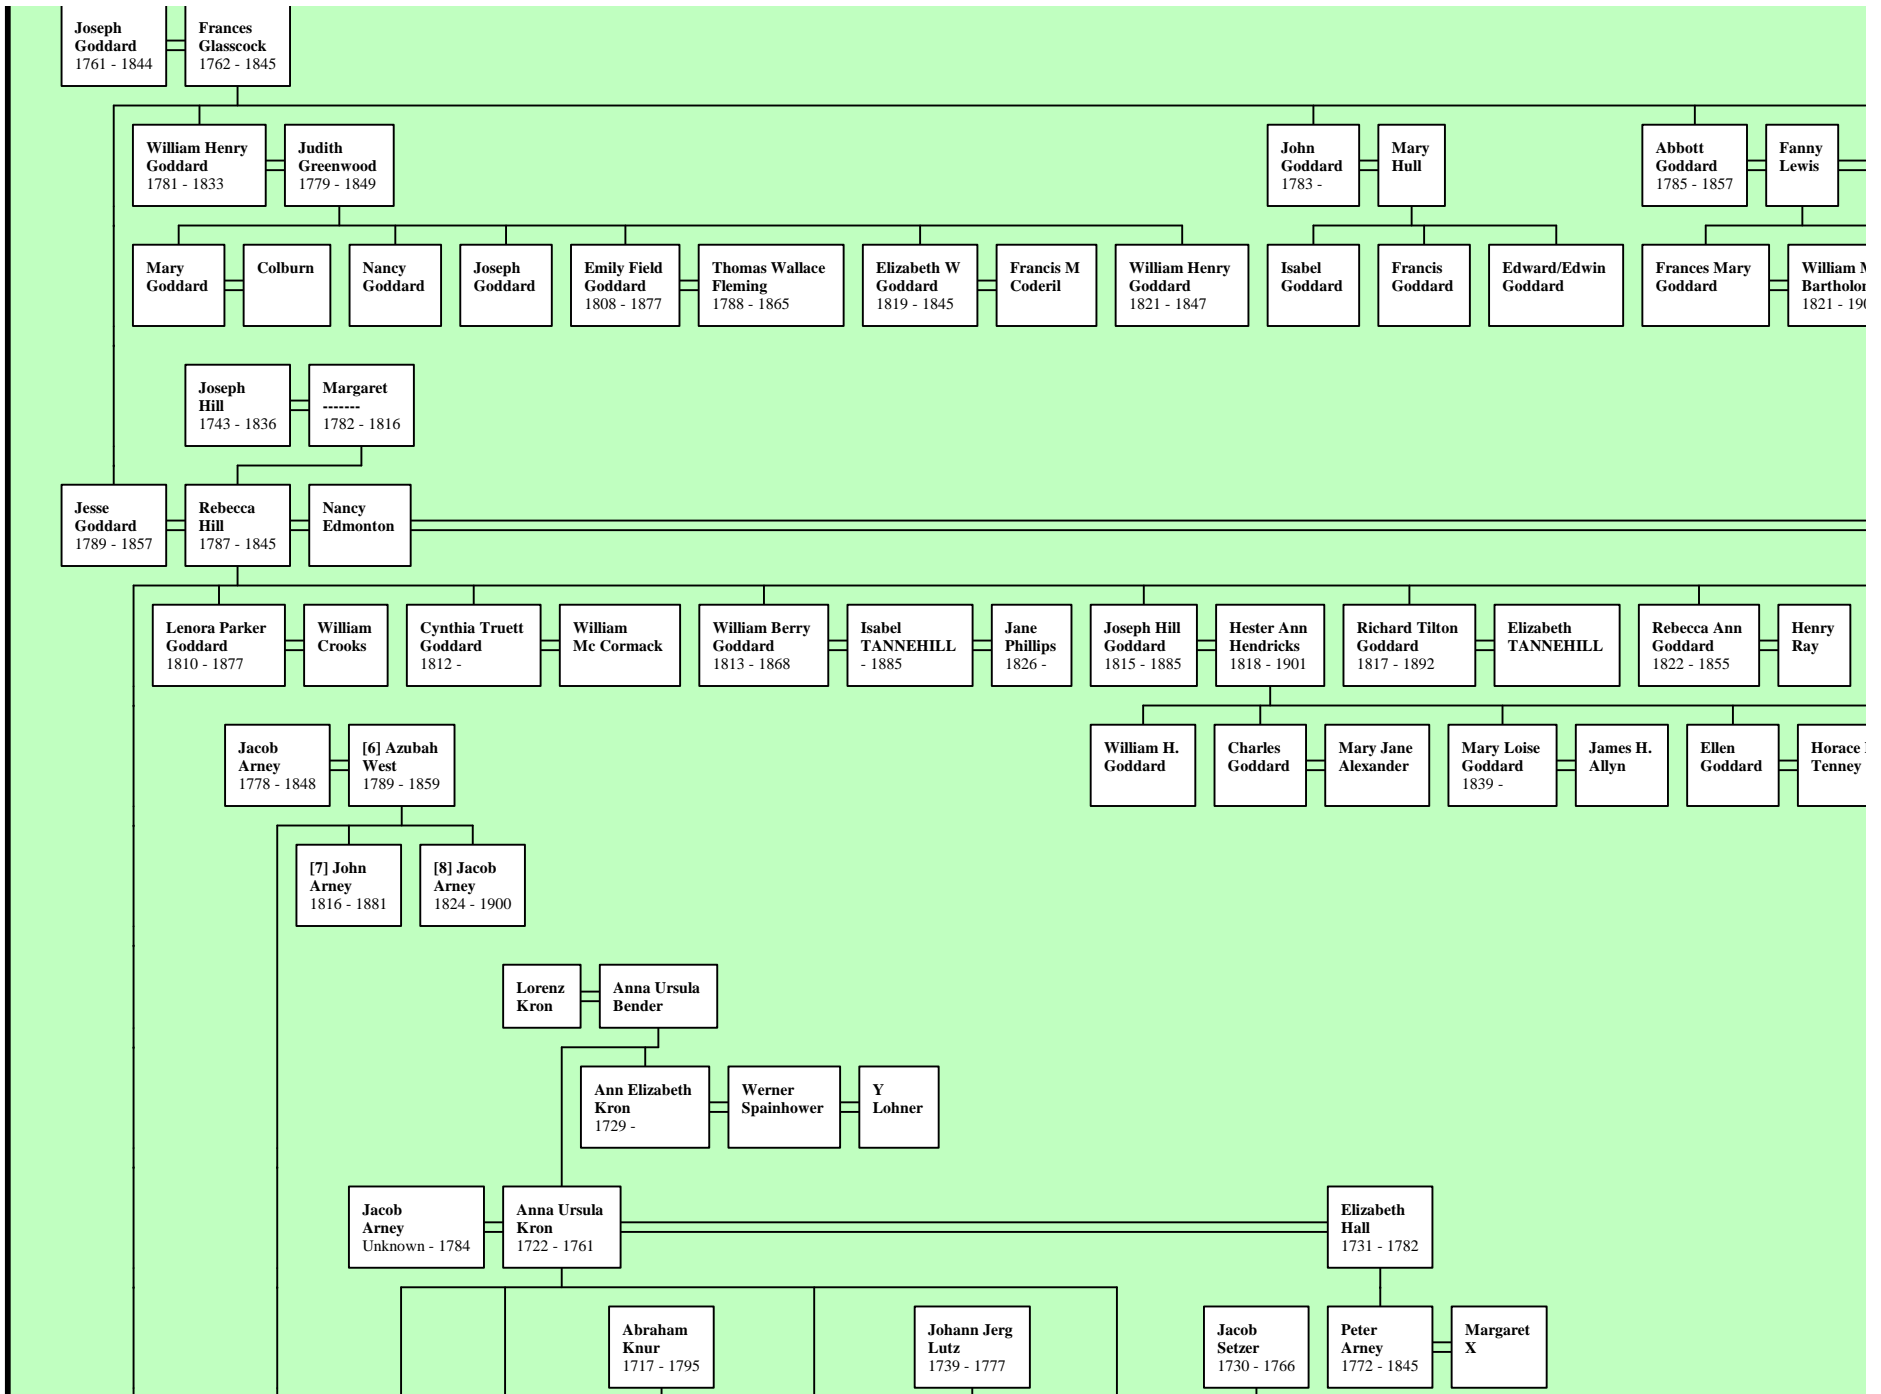

Anna Glascock
 [2] Capt. Peter Glascock 1740 - 1828

[2] Capt. Peter Glascock 1740 - 1828
 Elizabeth Hinds

Israel Glascock
 Frances Aldridge
 Sally Glascock
 John Balthorpe
 Joseph Glascock
 Mary Strother
 David O. Glascock
 Mildred Sherman
 Aaron B. Glascock
 Emily Jane Shepherd
 Thomas J. Glascock - 1836
 Susan Glascock
 William Peck
 George Glascock 1771 - 1825
 Sarah Hayes
 John Glascock 1776 -
 Mary Bruce
 James Glascock 1777 -

William Dulin

Nancy Ringo

Richard Tilton Goddard
1793 - 1821

Sarah Moss

Leanner Goddard
1796 - 1872

James Cookson

Tolle

William Goddard