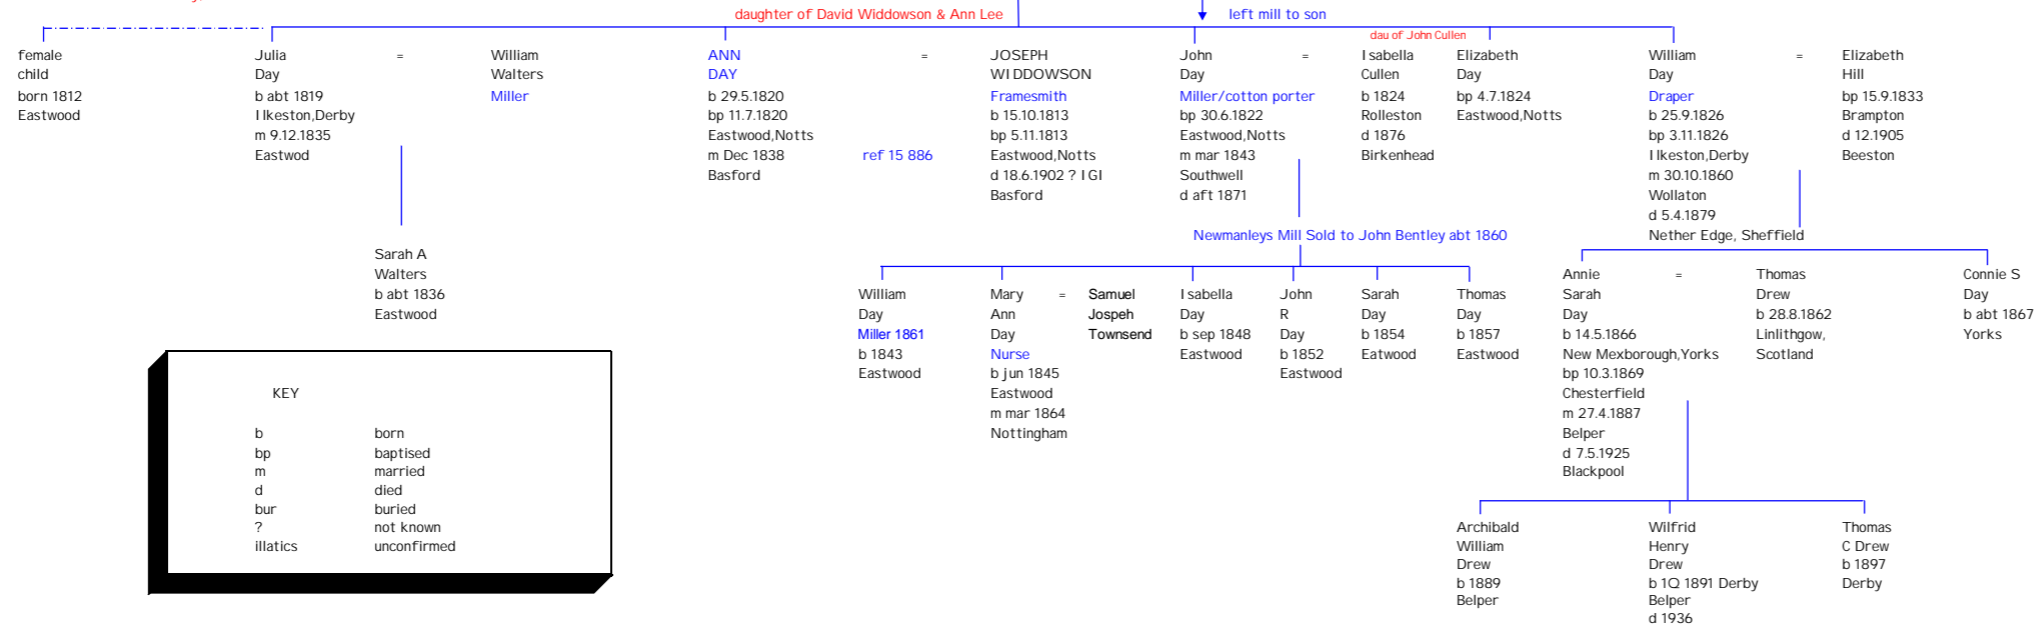

THE DAY FAMILY TREE

????

Sarah Barker & William Day, miller

KEY	
b	born
bp	baptised
m	married
d	died
bur	buried
?	not known
illatics	unconfirmed