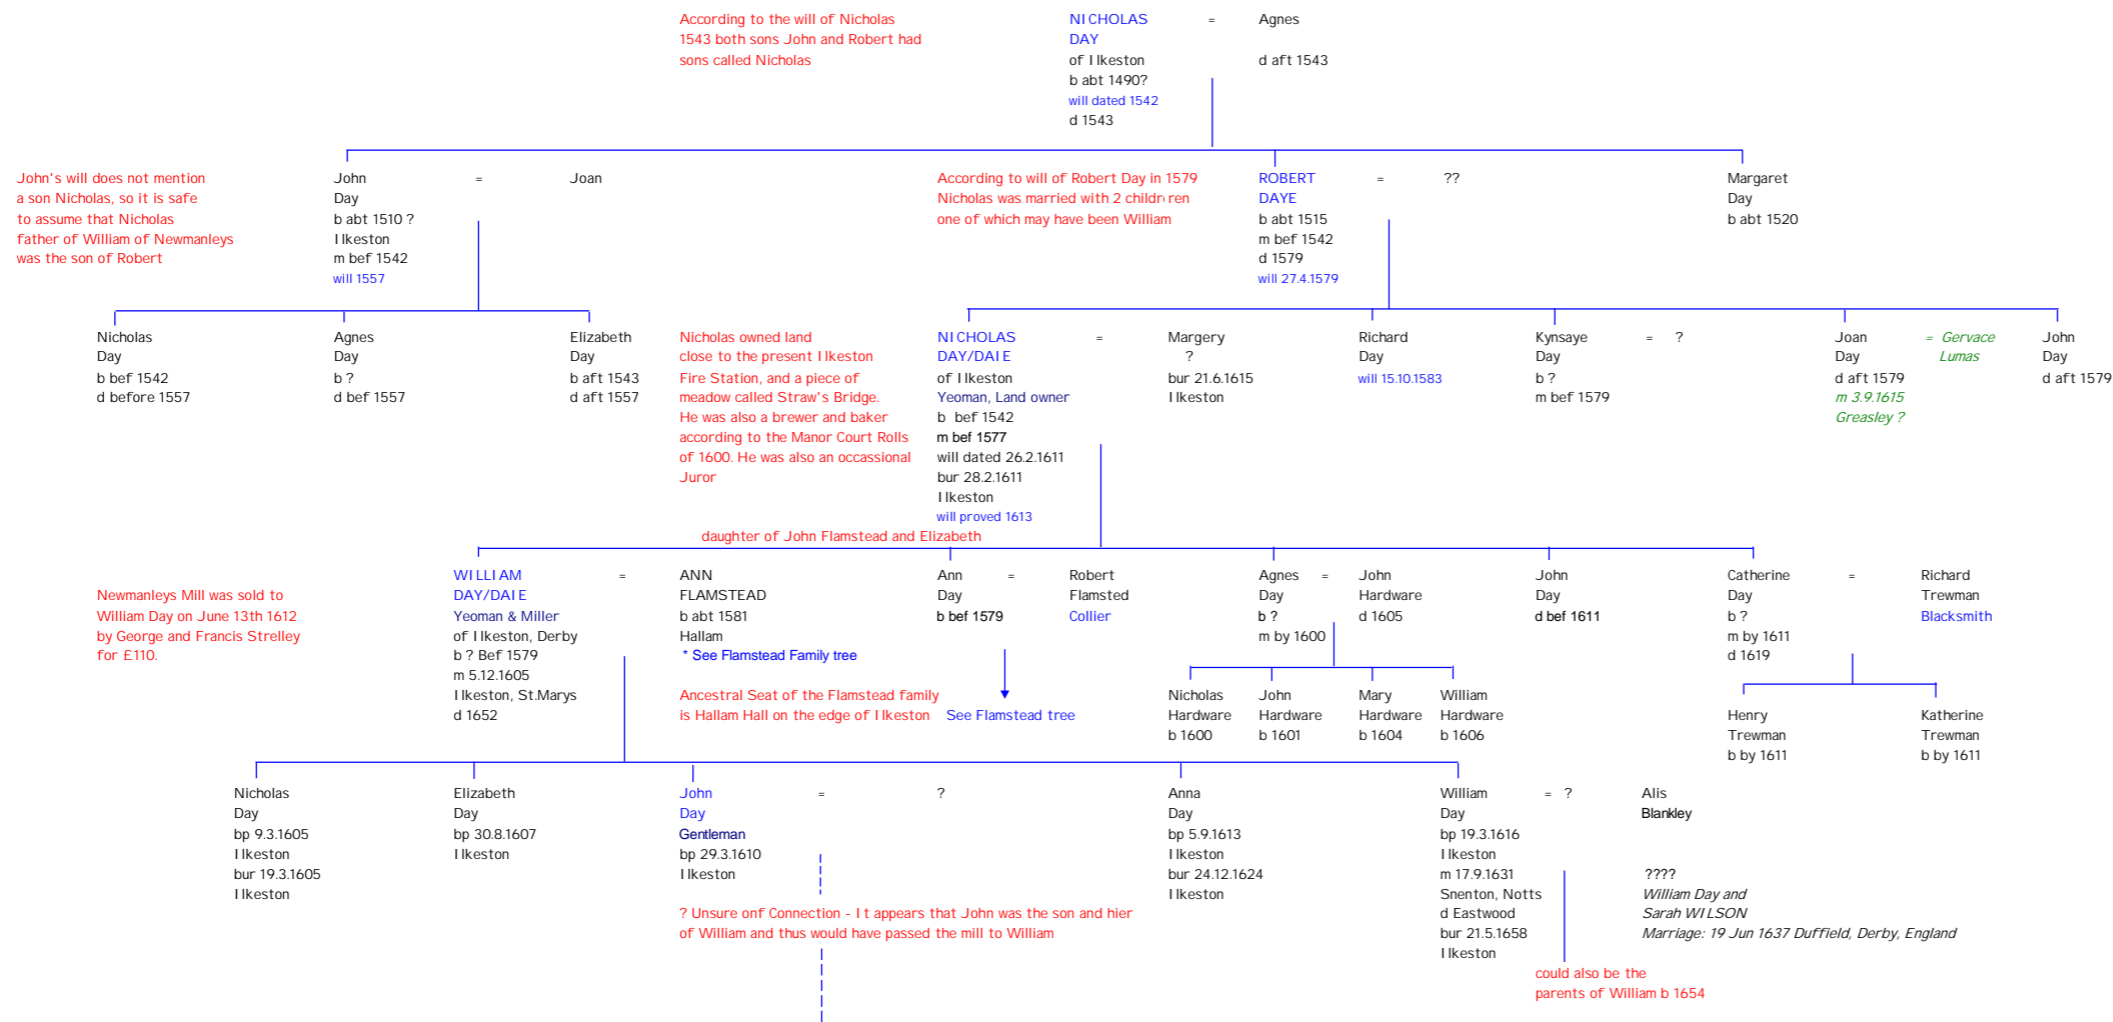

THE DAY FAMILY TREE

????

Sarah Barker & William Day, miller

KEY	
b	born
bp	baptised
m	married
d	died
bur	buried
?	not known
illatics	unconfirmed