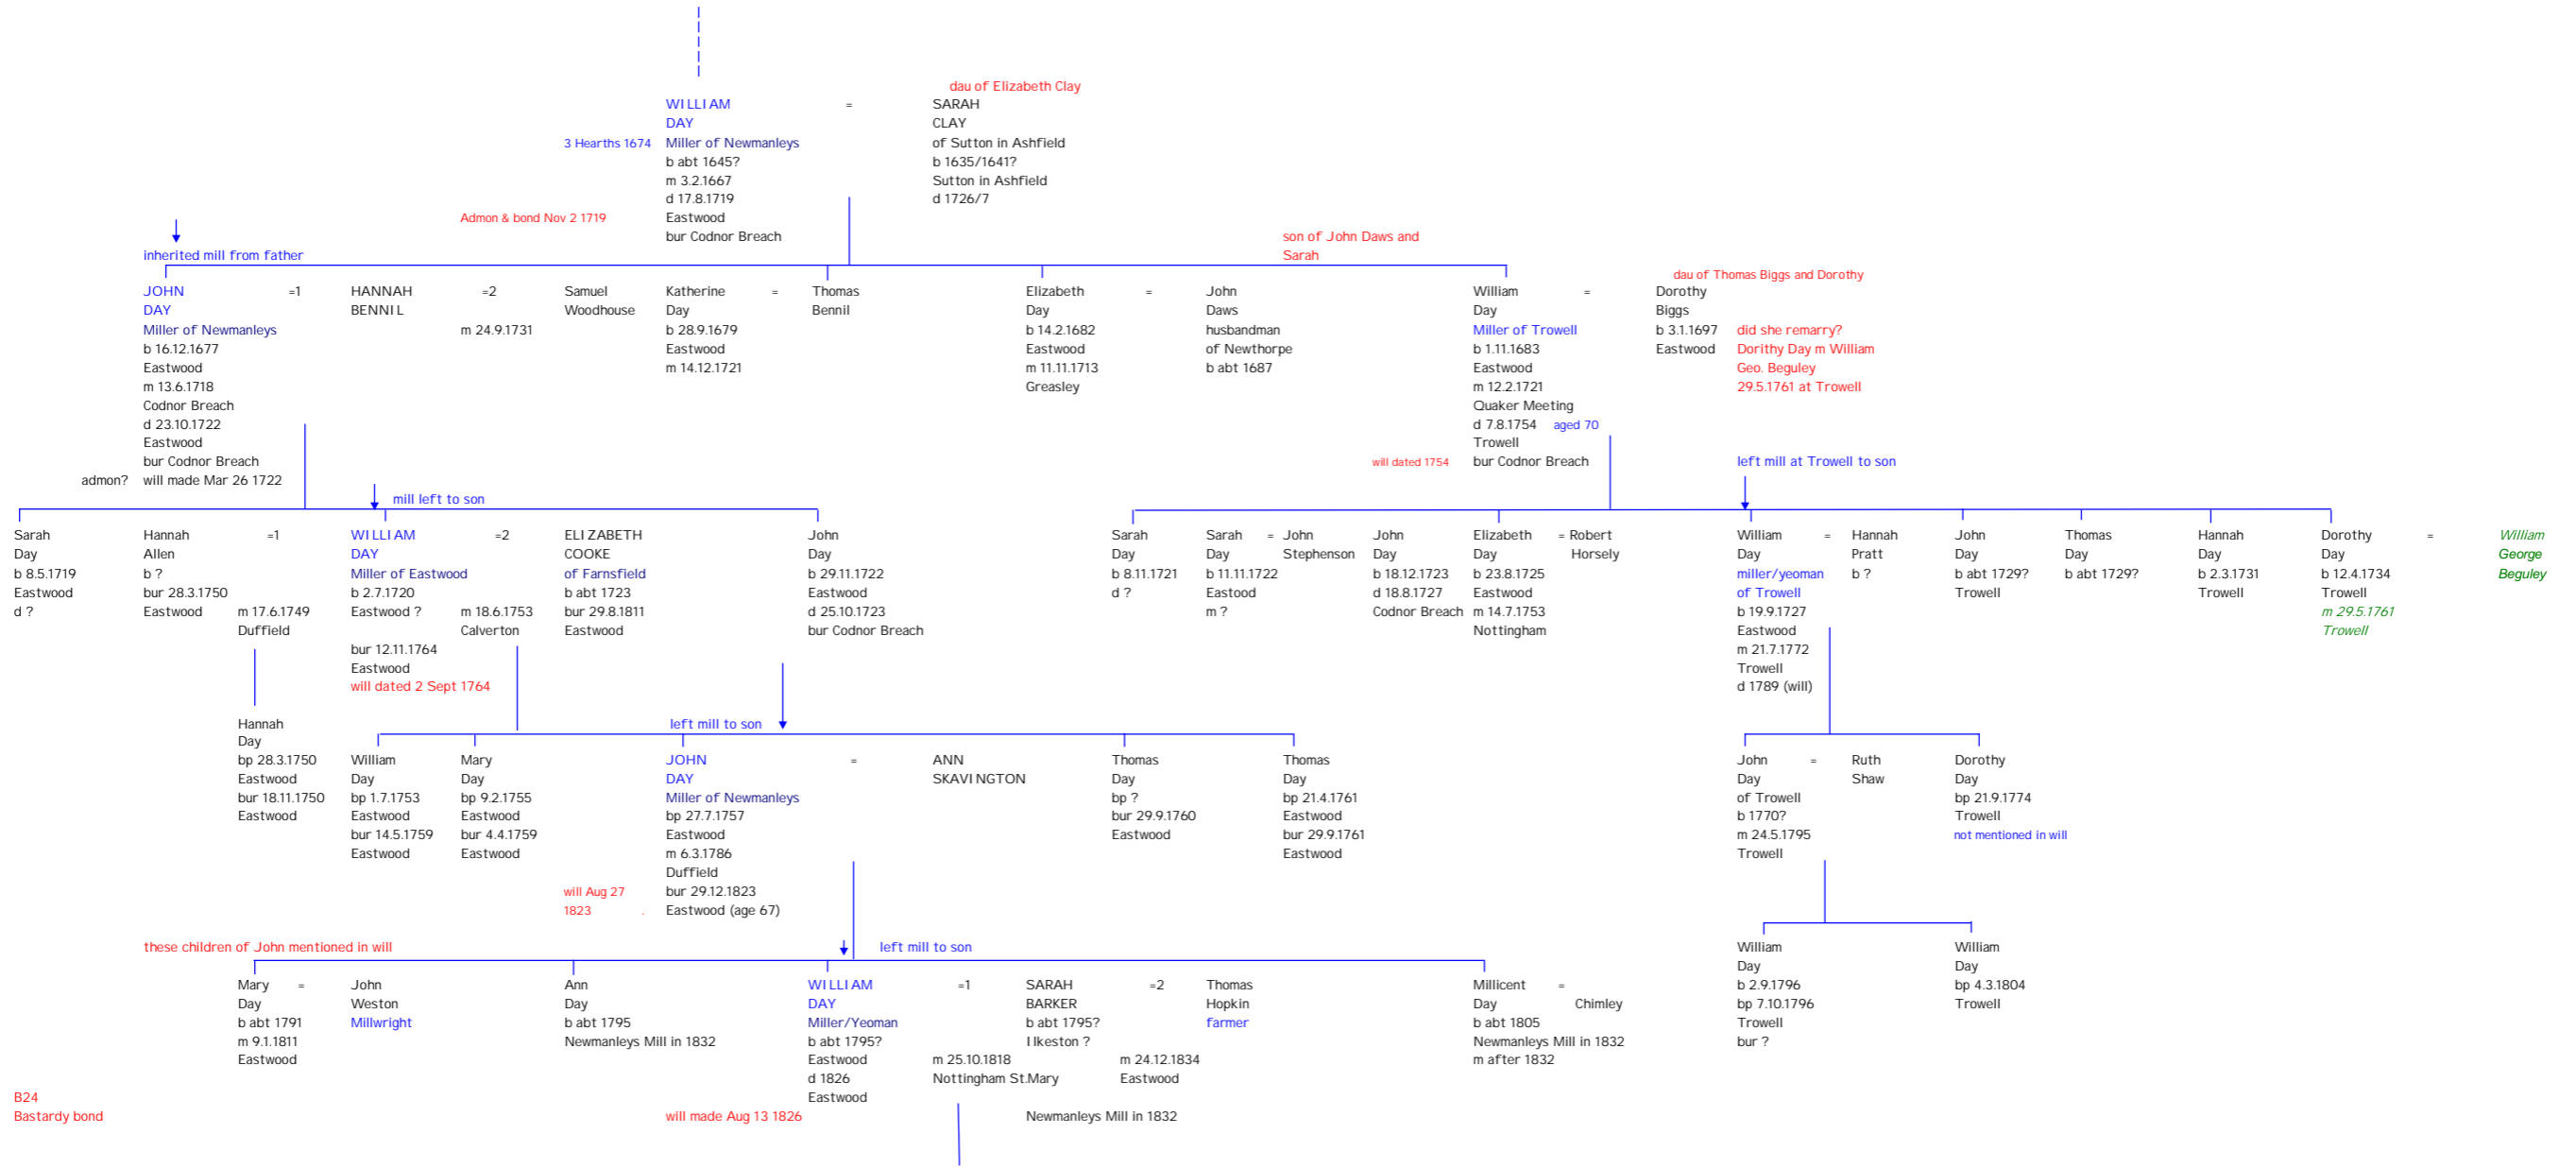

THE DAY FAMILY TREE

????

Sarah Barker & William Day, miller

KEY	
b	born
bp	baptised
m	married
d	died
bur	buried
?	not known
illatics	unconfirmed