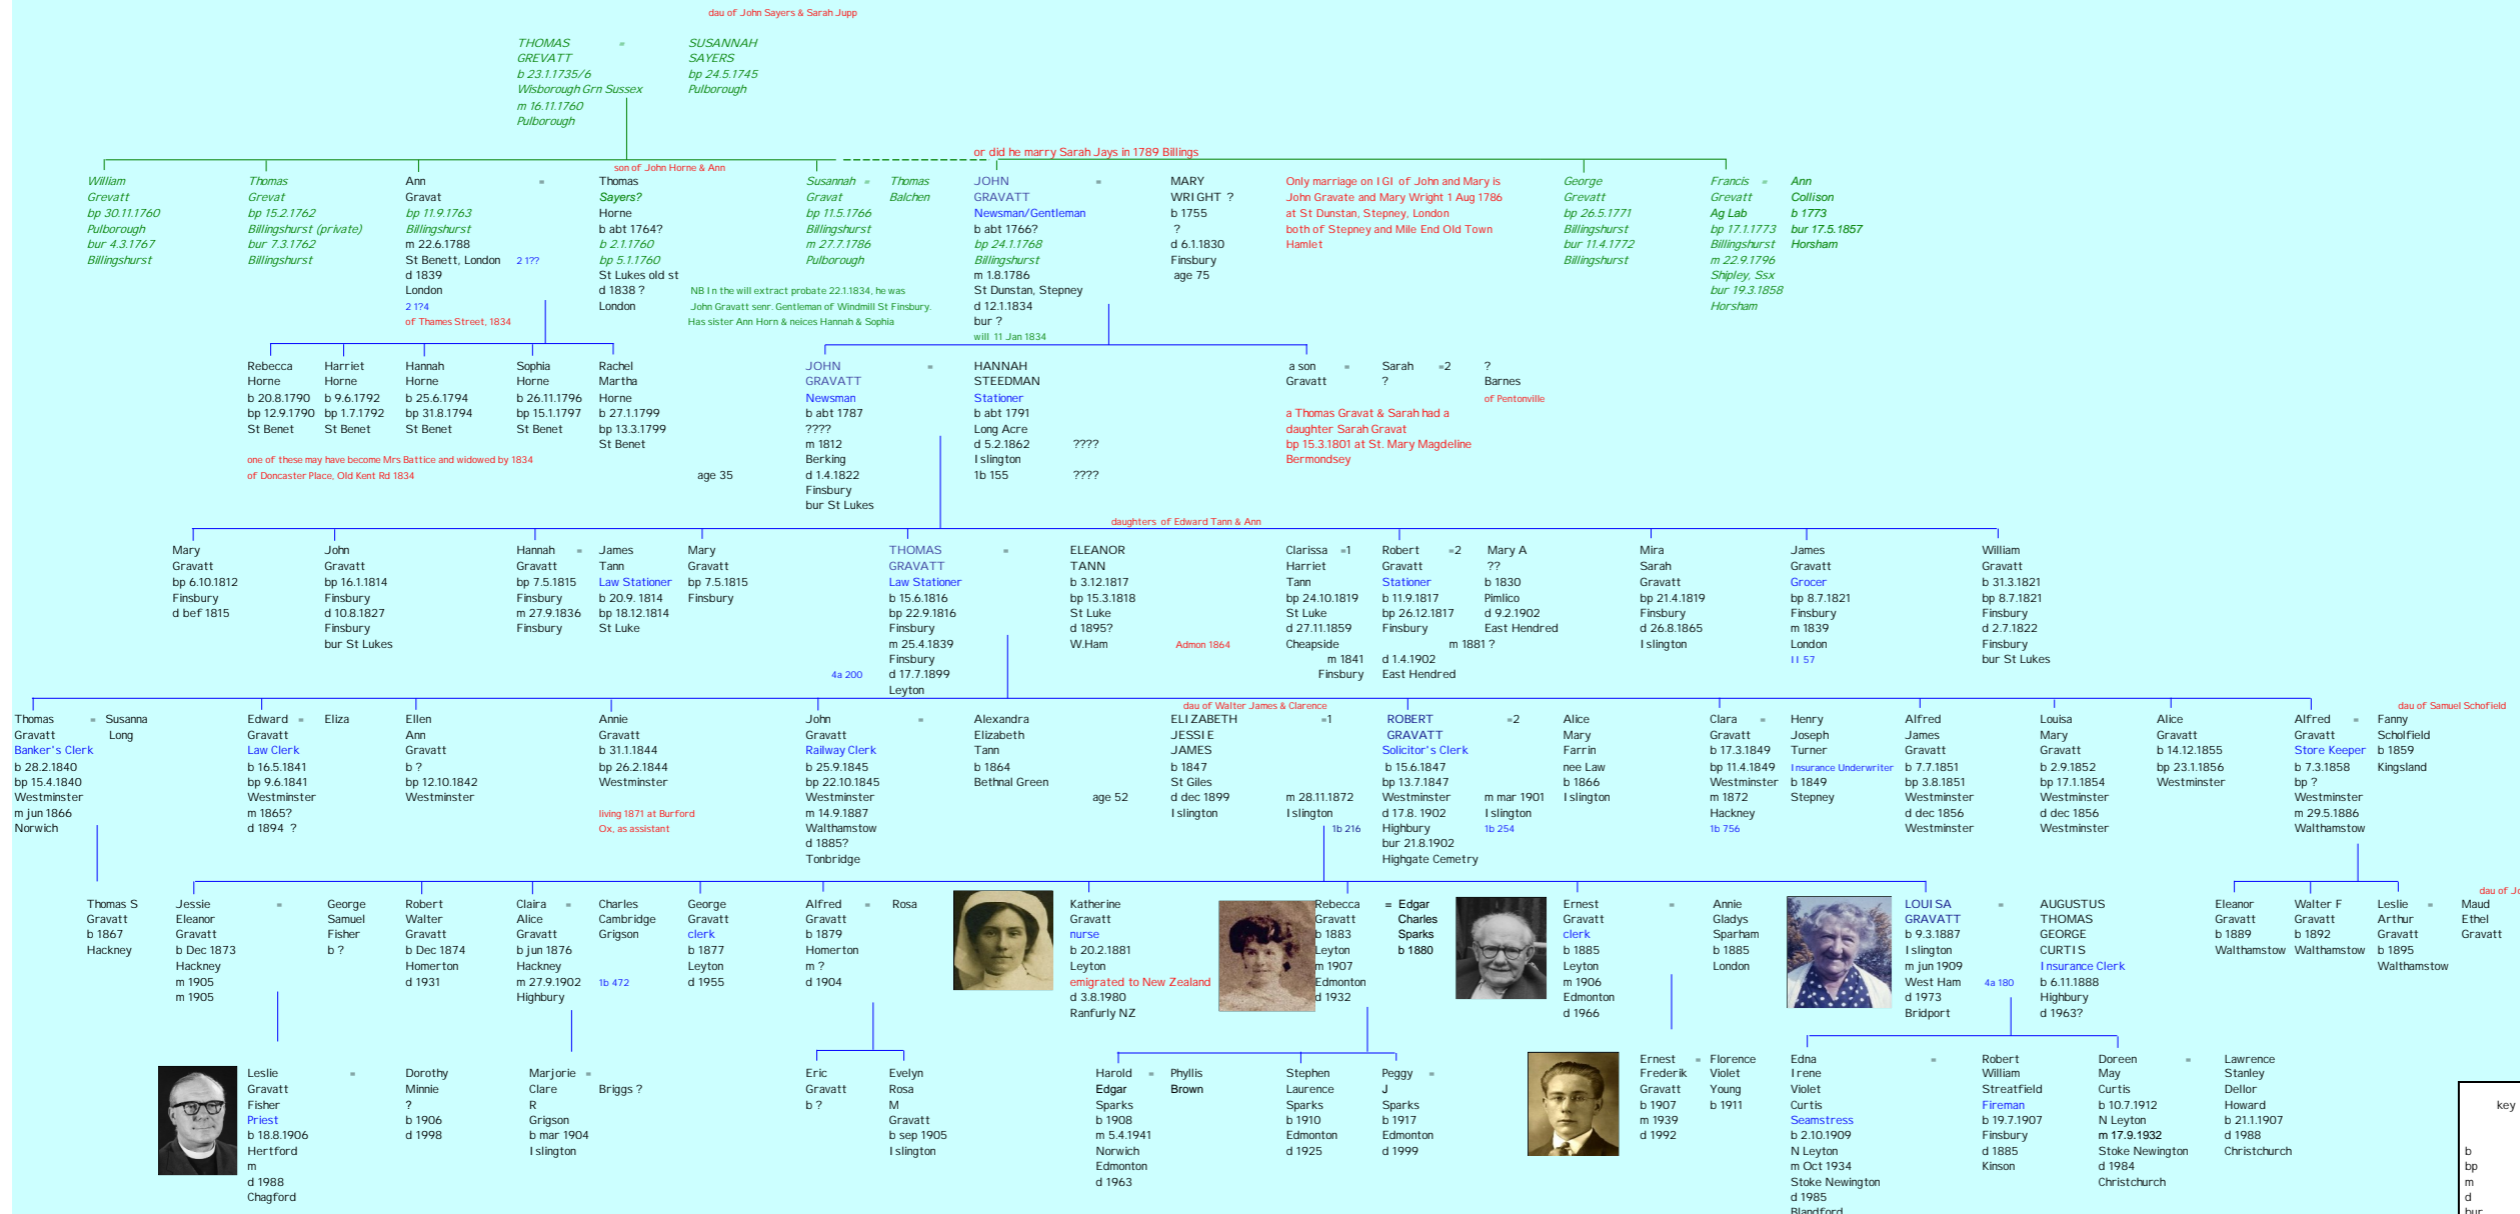

GRAVATT FAMILY TREE

key

b born  
bp baptised  
m married  
d died  
bur buried  
? unknown

*John* possibility  
*b 1791?*

# James Family Tree

**Gravatt Appendix 1**

Descendents of Robert Gravatt & Clarissa Tann

Clarissa Harriet Tann b 14.8.1819 bp 24.10.1819 St Luke d 27.11.1859 Cheapside	=1	Robert Gravatt Stationer b 11.9.1817 bp 26.12.1817 Finsbury d 1.4.1902 East Hendred	=2	Mary Ann Lambert b 1830 Pimlico d 9.2.1902 East Hendred
	m 1841 Finsbury 2 258	m 1881 ? London C 1c 83		