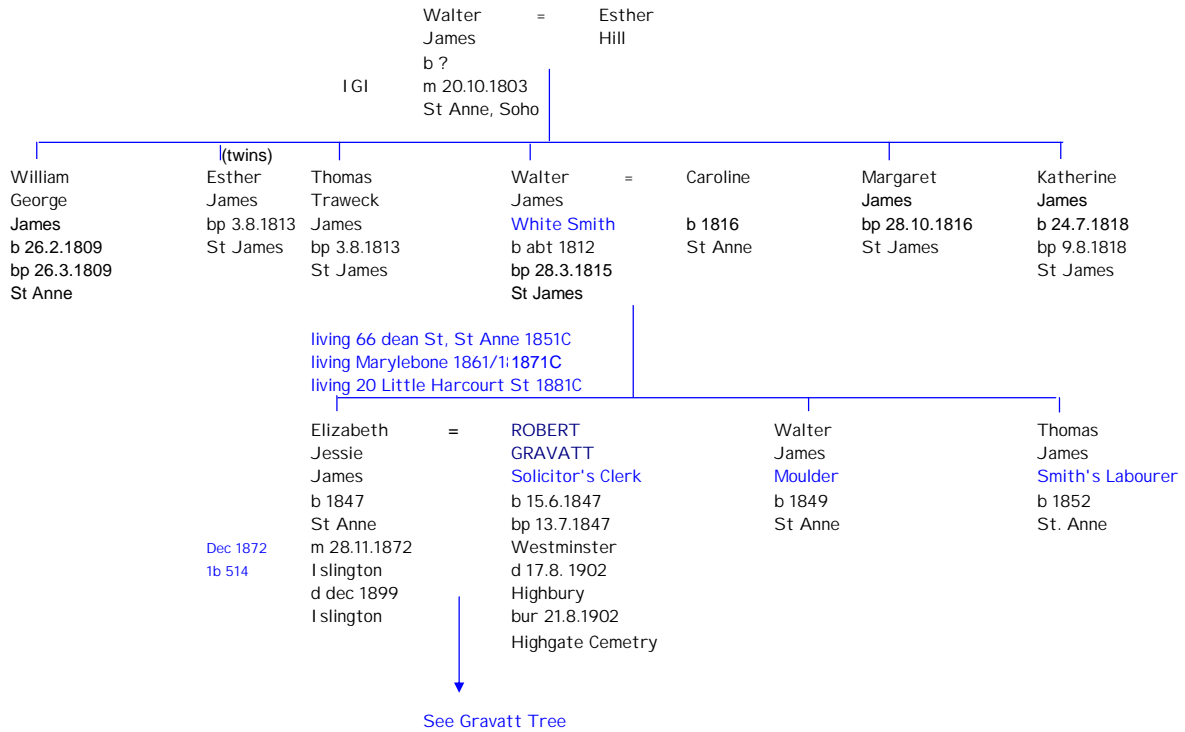

GRAVATT FAMILY TREE

key

b born  
bp baptised  
m married  
d died  
bur buried  
? unknown

*John* possibility  
*b 1791?*

# James Family Tree

**Gravatt Appendix 1**

Descendents of Robert Gravatt & Clarissa Tann

Clarissa Harriet Tann b 14.8.1819 bp 24.10.1819 St Luke d 27.11.1859 Cheapside	=1	Robert Gravatt Stationer b 11.9.1817 bp 26.12.1817 Finsbury d 1.4.1902 East Hendred	=2	Mary Ann Lambert b 1830 Pimlico d 9.2.1902 East Hendred
	m 1841 Finsbury 2 258	m 1881 ? London C 1c 83		