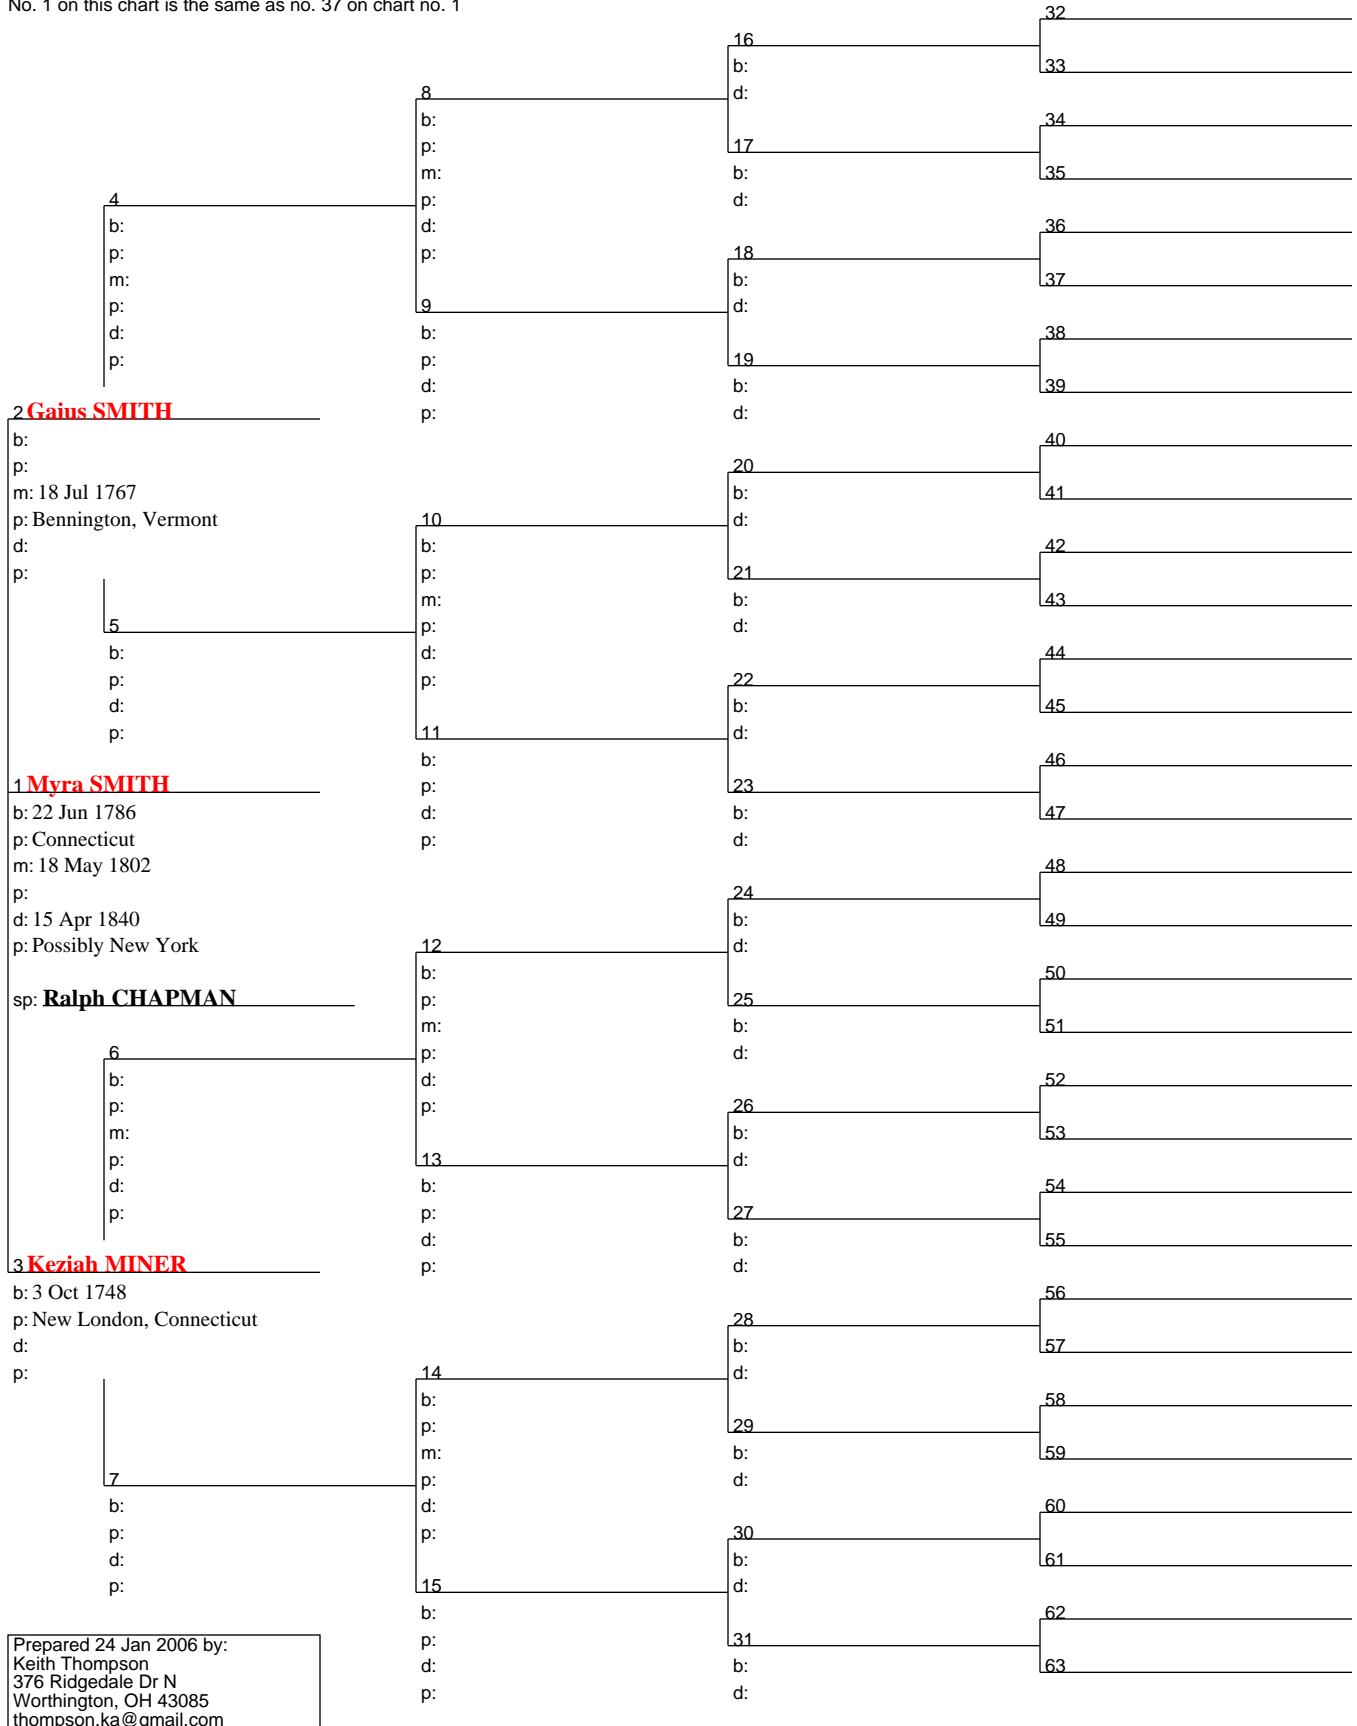

Pedigree Chart

24 Jan 2006

Chart no. 1
No. 1 on this chart is the same as no. 1 on chart no. 1

Prepared 24 Jan 2006 by:
Keith Thompson
376 Ridgedale Dr N
Worthington, OH 43085
thompson.ka@gmail.com

Pedigree Chart

24 Jan 2006

Chart no. 2

No. 1 on this chart is the same as no. 32 on chart no. 1

Prepared 24 Jan 2006 by:
Keith Thompson
376 Ridgedale Dr N
Worthington, OH 43085
thompson.ka@gmail.com

Pedigree Chart

24 Jan 2006

Chart no. 3

No. 1 on this chart is the same as no. 33 on chart no. 1

Prepared 24 Jan 2006 by:
 Keith Thompson
 376 Ridgedale Dr N
 Worthington, OH 43085
 thompson.ka@gmail.com

Pedigree Chart

24 Jan 2006

Chart no. 4

No. 1 on this chart is the same as no. 37 on chart no. 1

Pedigree Chart

24 Jan 2006

Chart no. 5

No. 1 on this chart is the same as no. 40 on chart no. 1

Prepared 24 Jan 2006 by:
Keith Thompson
376 Ridgedale Dr N
Worthington, OH 43085
thompson.ka@gmail.com