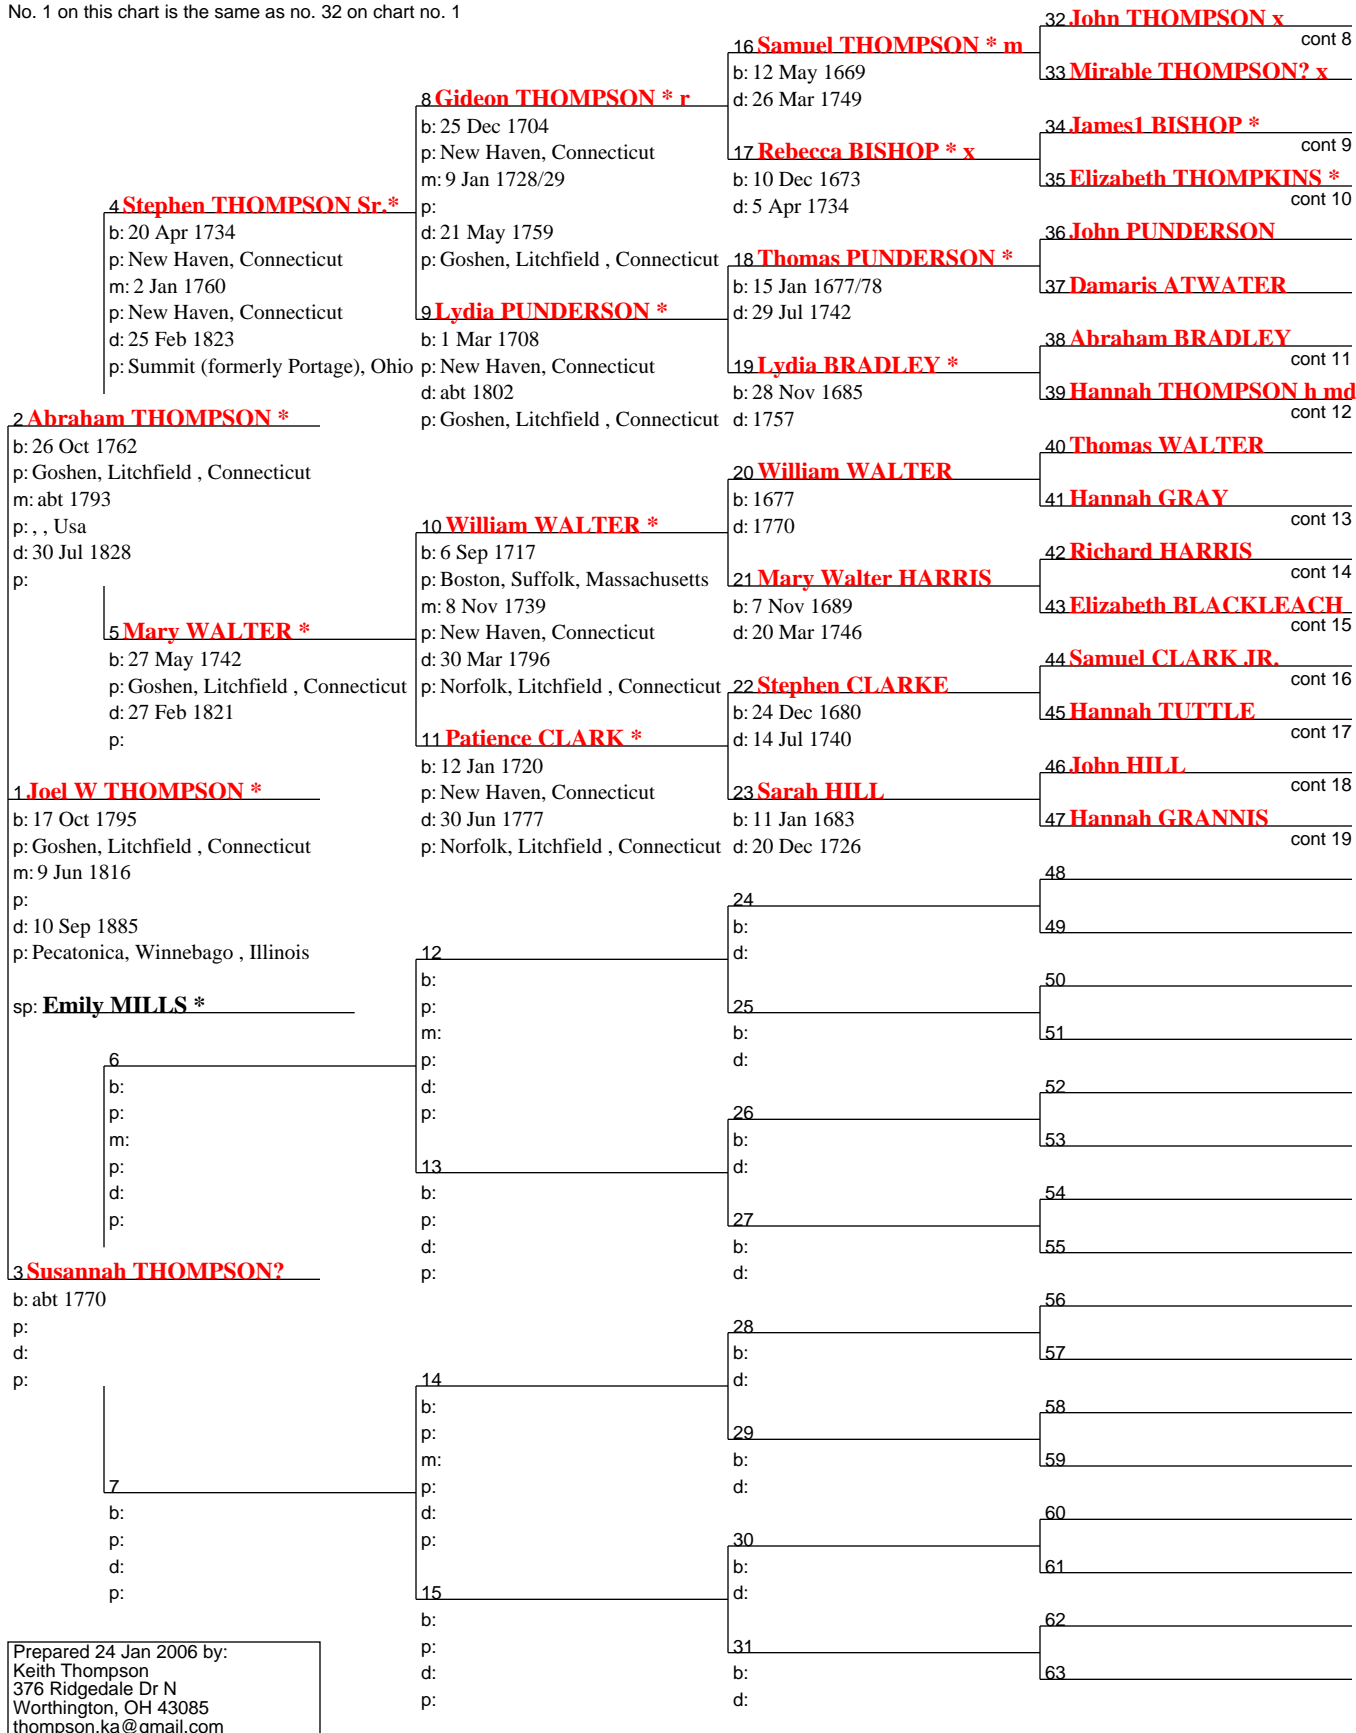

Pedigree Chart

24 Jan 2006

Chart no. 1
No. 1 on this chart is the same as no. 1 on chart no. 1

Prepared 24 Jan 2006 by:
Keith Thompson
376 Ridgedale Dr N
Worthington, OH 43085
thompson.ka@gmail.com

Pedigree Chart

24 Jan 2006

Chart no. 2

No. 1 on this chart is the same as no. 32 on chart no. 1

Prepared 24 Jan 2006 by:
Keith Thompson
376 Ridgedale Dr N
Worthington, OH 43085
thompson.ka@gmail.com

Pedigree Chart

24 Jan 2006

Chart no. 3

No. 1 on this chart is the same as no. 33 on chart no. 1

Prepared 24 Jan 2006 by:
 Keith Thompson
 376 Ridgedale Dr N
 Worthington, OH 43085
 thompson.ka@gmail.com

Pedigree Chart

24 Jan 2006

Chart no. 4