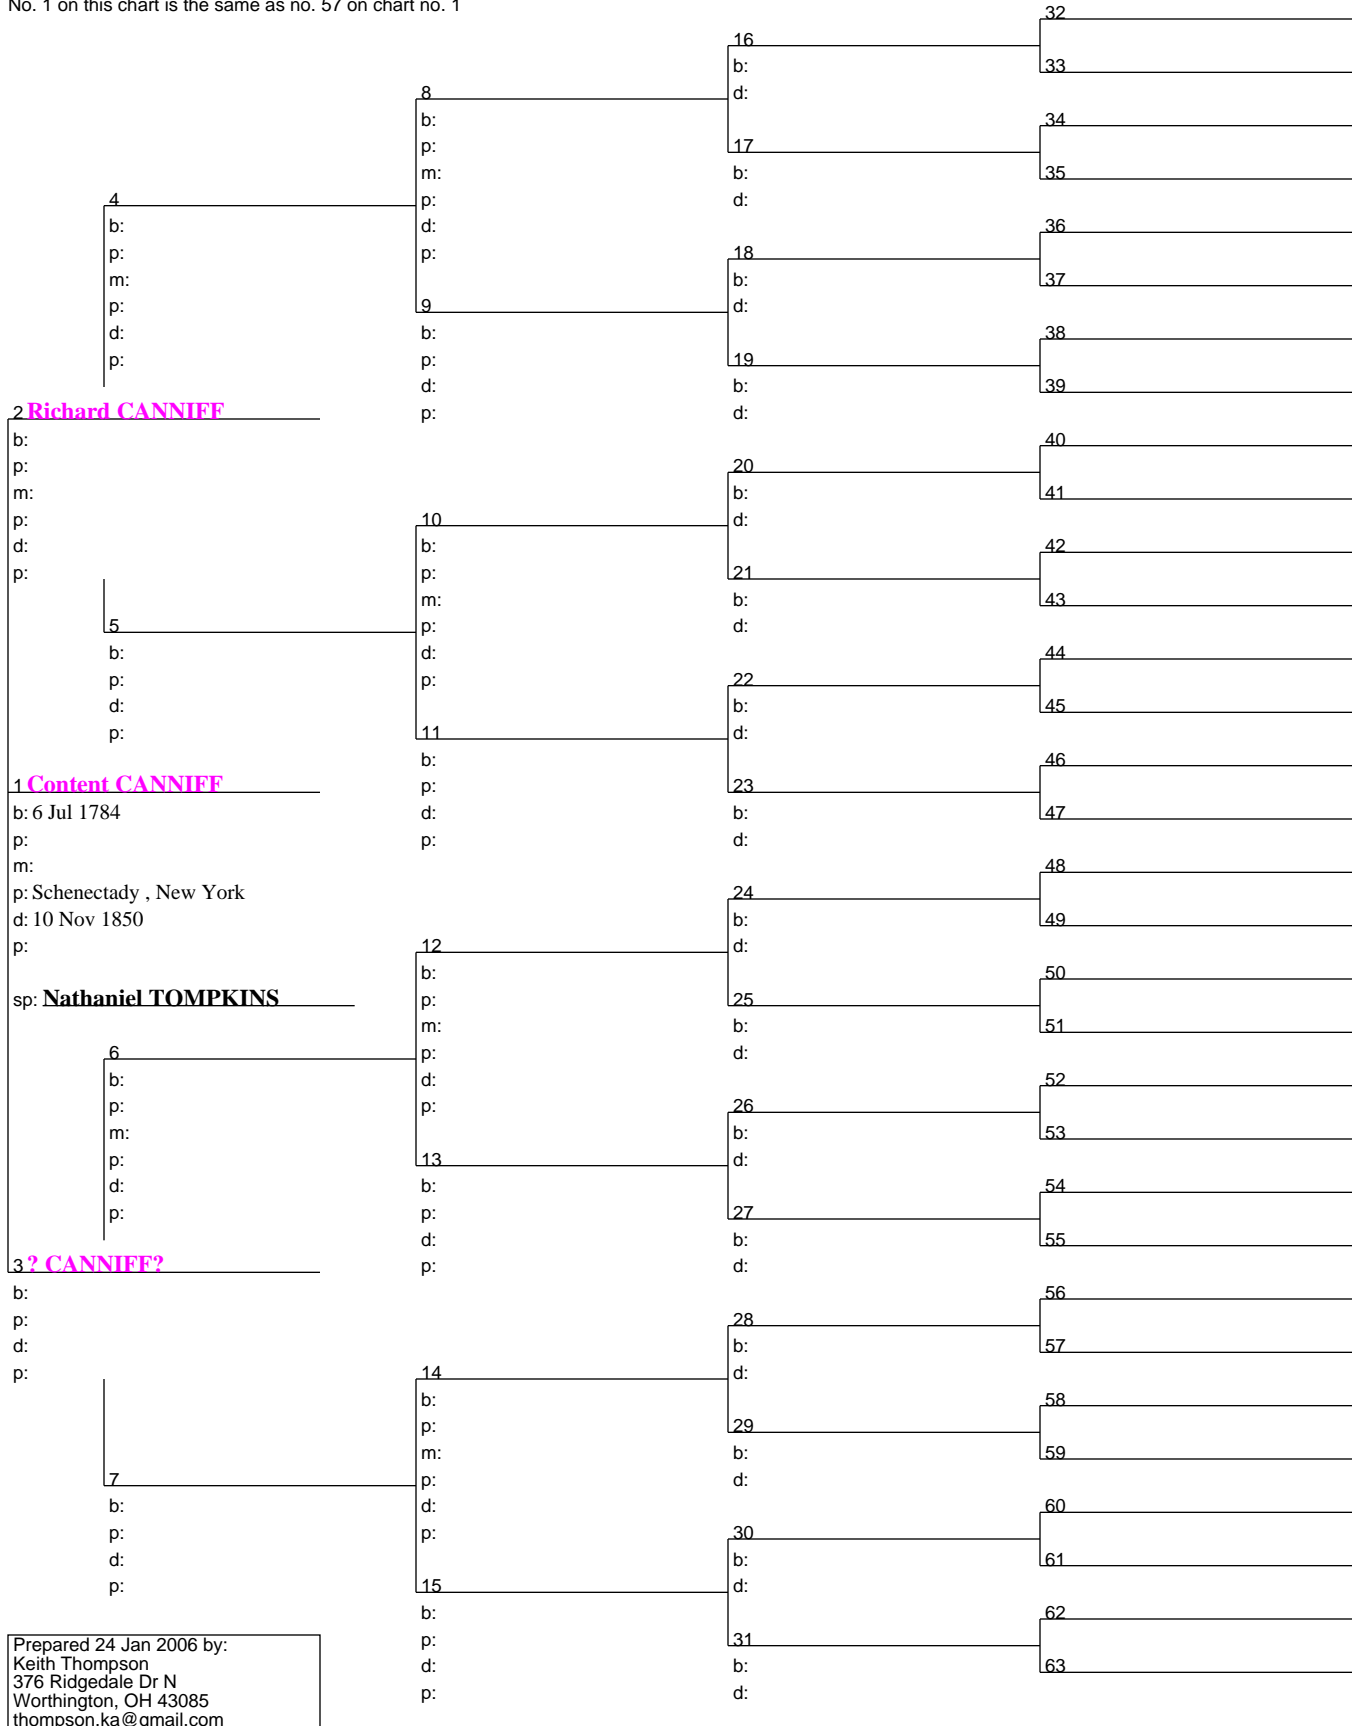

No. 1 on this chart is the same as no. 37 on chart no. 1

Pedigree Chart

24 Jan 2006

Chart no. 5

No. 1 on this chart is the same as no. 40 on chart no. 1

Prepared 24 Jan 2006 by:
Keith Thompson
376 Ridgedale Dr N
Worthington, OH 43085
thompson.ka@gmail.com

Pedigree Chart

24 Jan 2006

Chart no. 6

No. 1 on this chart is the same as no. 49 on chart no. 1

Prepared 24 Jan 2006 by:
 Keith Thompson
 376 Ridgedale Dr N
 Worthington, OH 43085
 thompson.ka@gmail.com

Pedigree Chart

24 Jan 2006

Chart no. 7

No. 1 on this chart is the same as no. 57 on chart no. 1

Prepared 24 Jan 2006 by:
 Keith Thompson
 376 Ridgedale Dr N
 Worthington, OH 43085
 thompson.ka@gmail.com

Pedigree Chart

24 Jan 2006