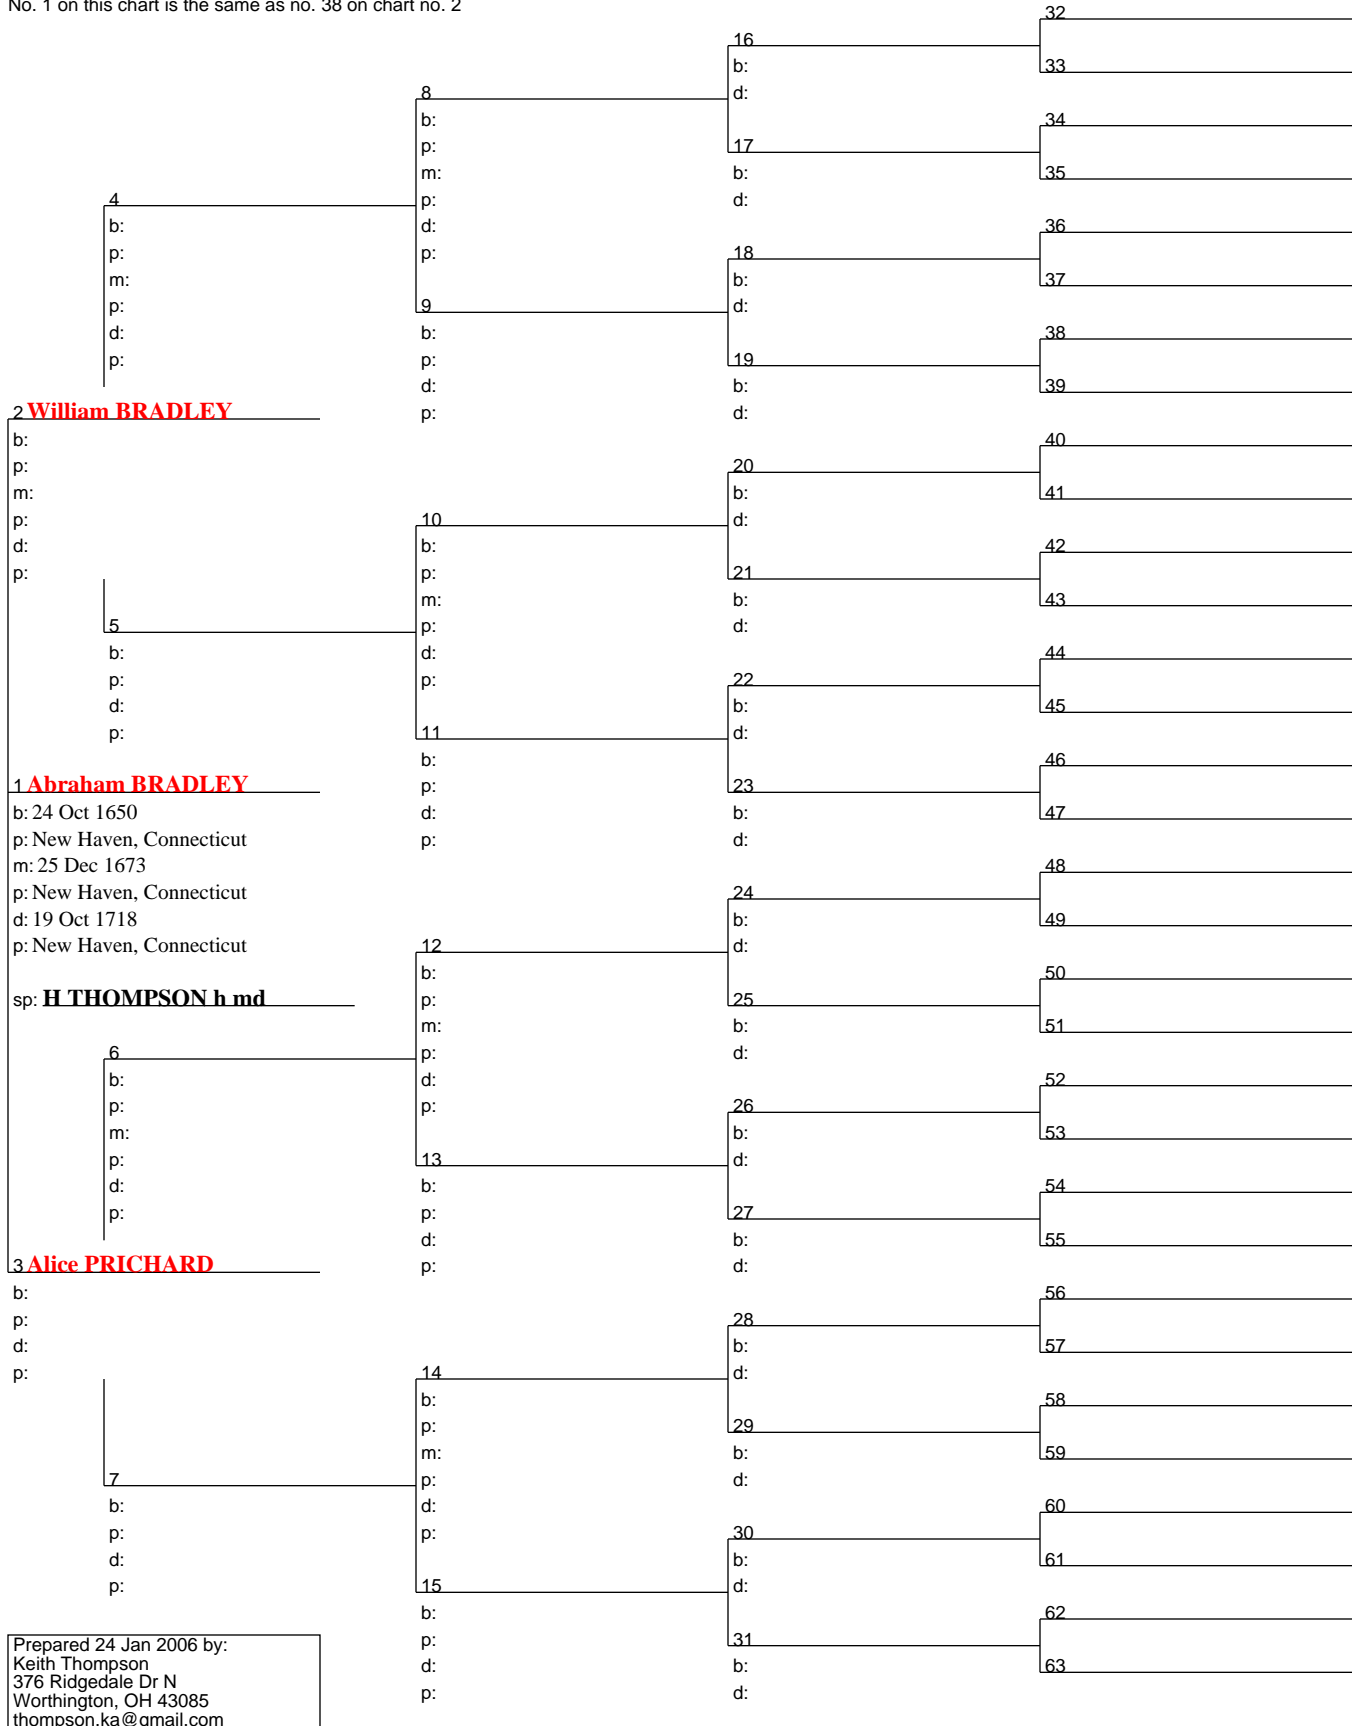

No. 1 on this chart is the same as no. 34 on chart no. 2

Prepared 24 Jan 2006 by:
Keith Thompson
376 Ridgedale Dr N
Worthington, OH 43085
thompson.ka@gmail.com

Pedigree Chart

24 Jan 2006

Chart no. 10

No. 1 on this chart is the same as no. 35 on chart no. 2

Prepared 24 Jan 2006 by:
 Keith Thompson
 376 Ridgedale Dr N
 Worthington, OH 43085
 thompson.ka@gmail.com

Pedigree Chart

24 Jan 2006

Chart no. 11

No. 1 on this chart is the same as no. 38 on chart no. 2

Prepared 24 Jan 2006 by:
 Keith Thompson
 376 Ridgedale Dr N
 Worthington, OH 43085
 thompson.ka@gmail.com

Pedigree Chart

24 Jan 2006

Chart no. 12

No. 1 on this chart is the same as no. 39 on chart no. 2

Pedigree Chart

24 Jan 2006

Chart no. 13

No. 1 on this chart is the same as no. 41 on chart no. 2