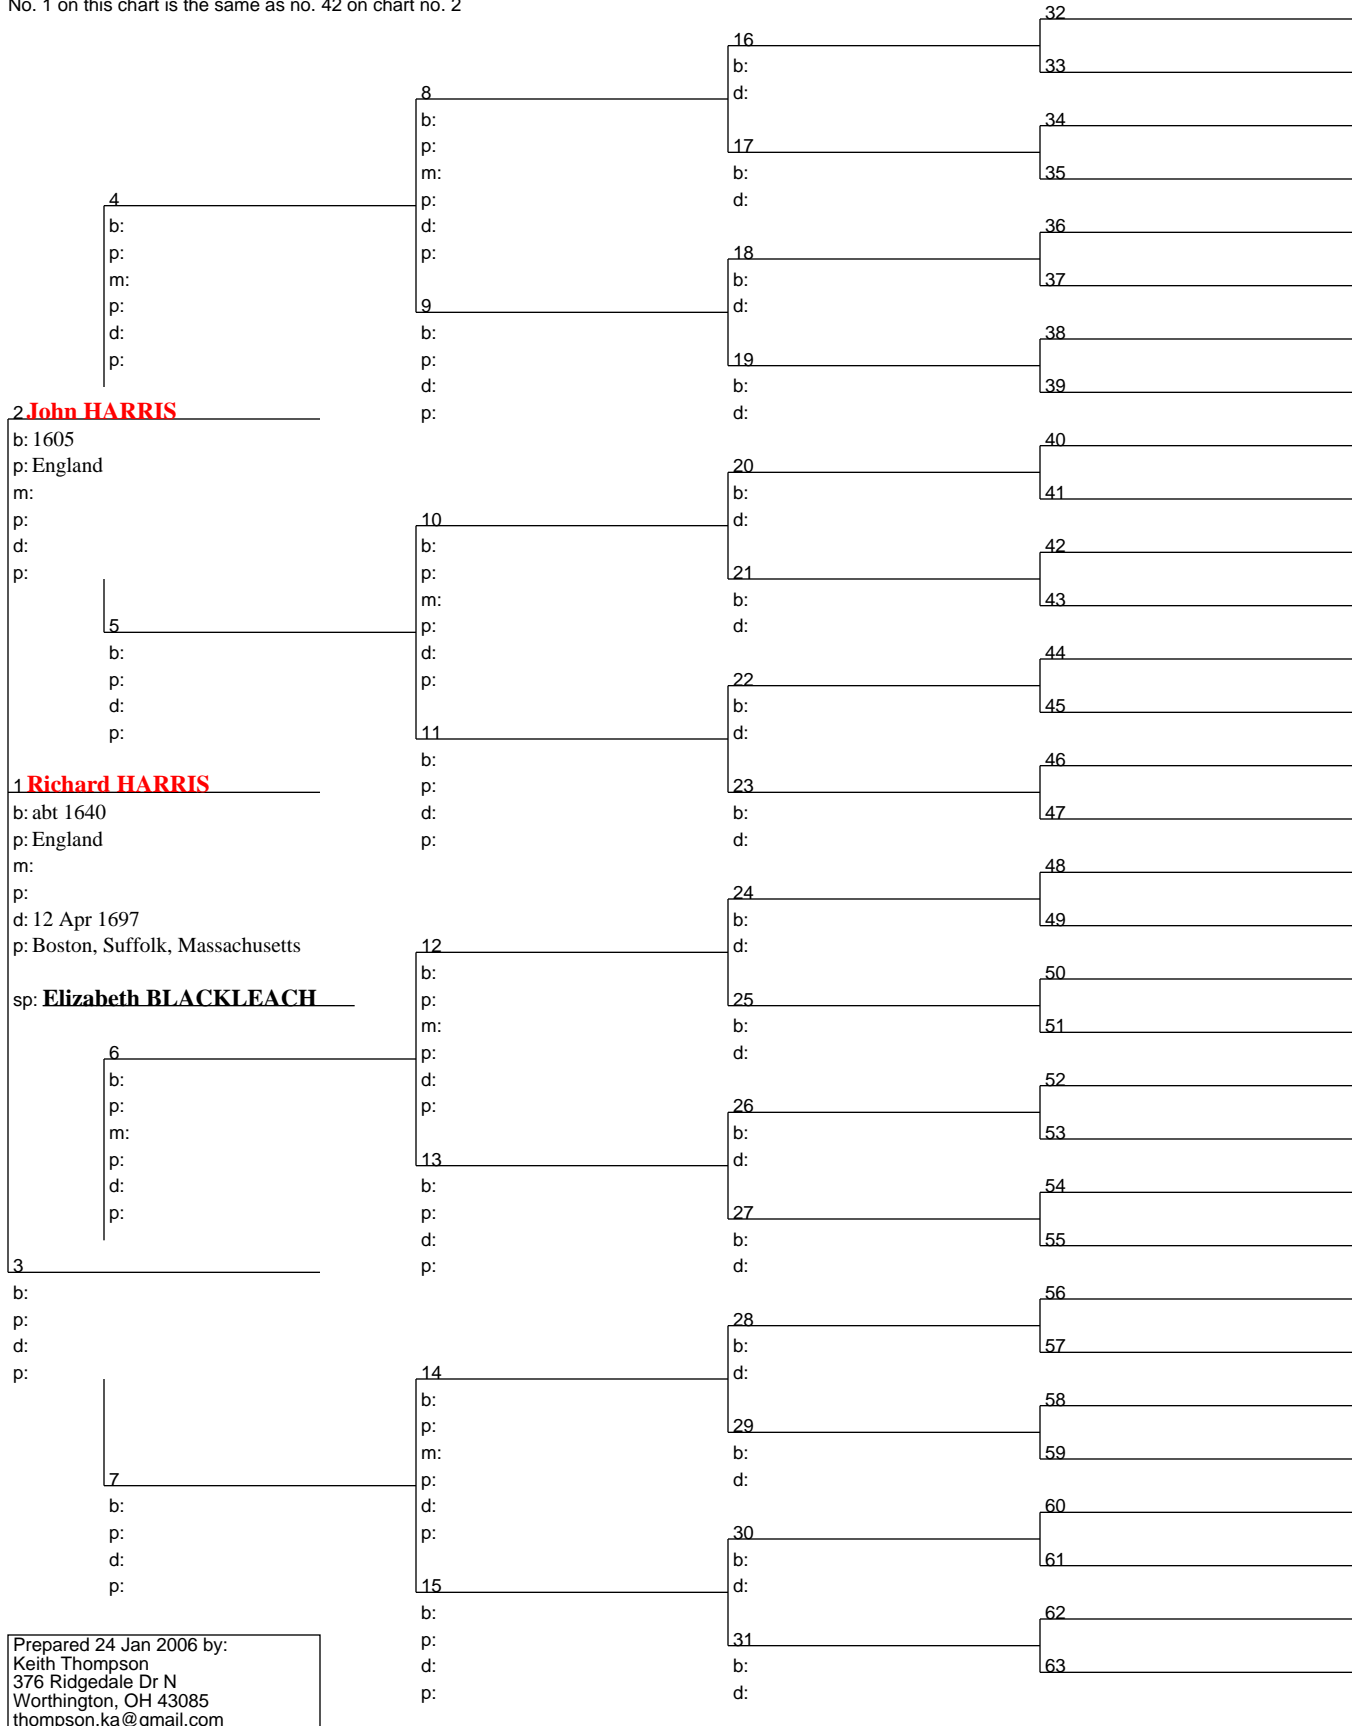

Pedigree Chart

24 Jan 2006

Chart no. 14

No. 1 on this chart is the same as no. 42 on chart no. 2

Prepared 24 Jan 2006 by:
Keith Thompson
376 Ridgedale Dr N
Worthington, OH 43085
thompson.ka@gmail.com