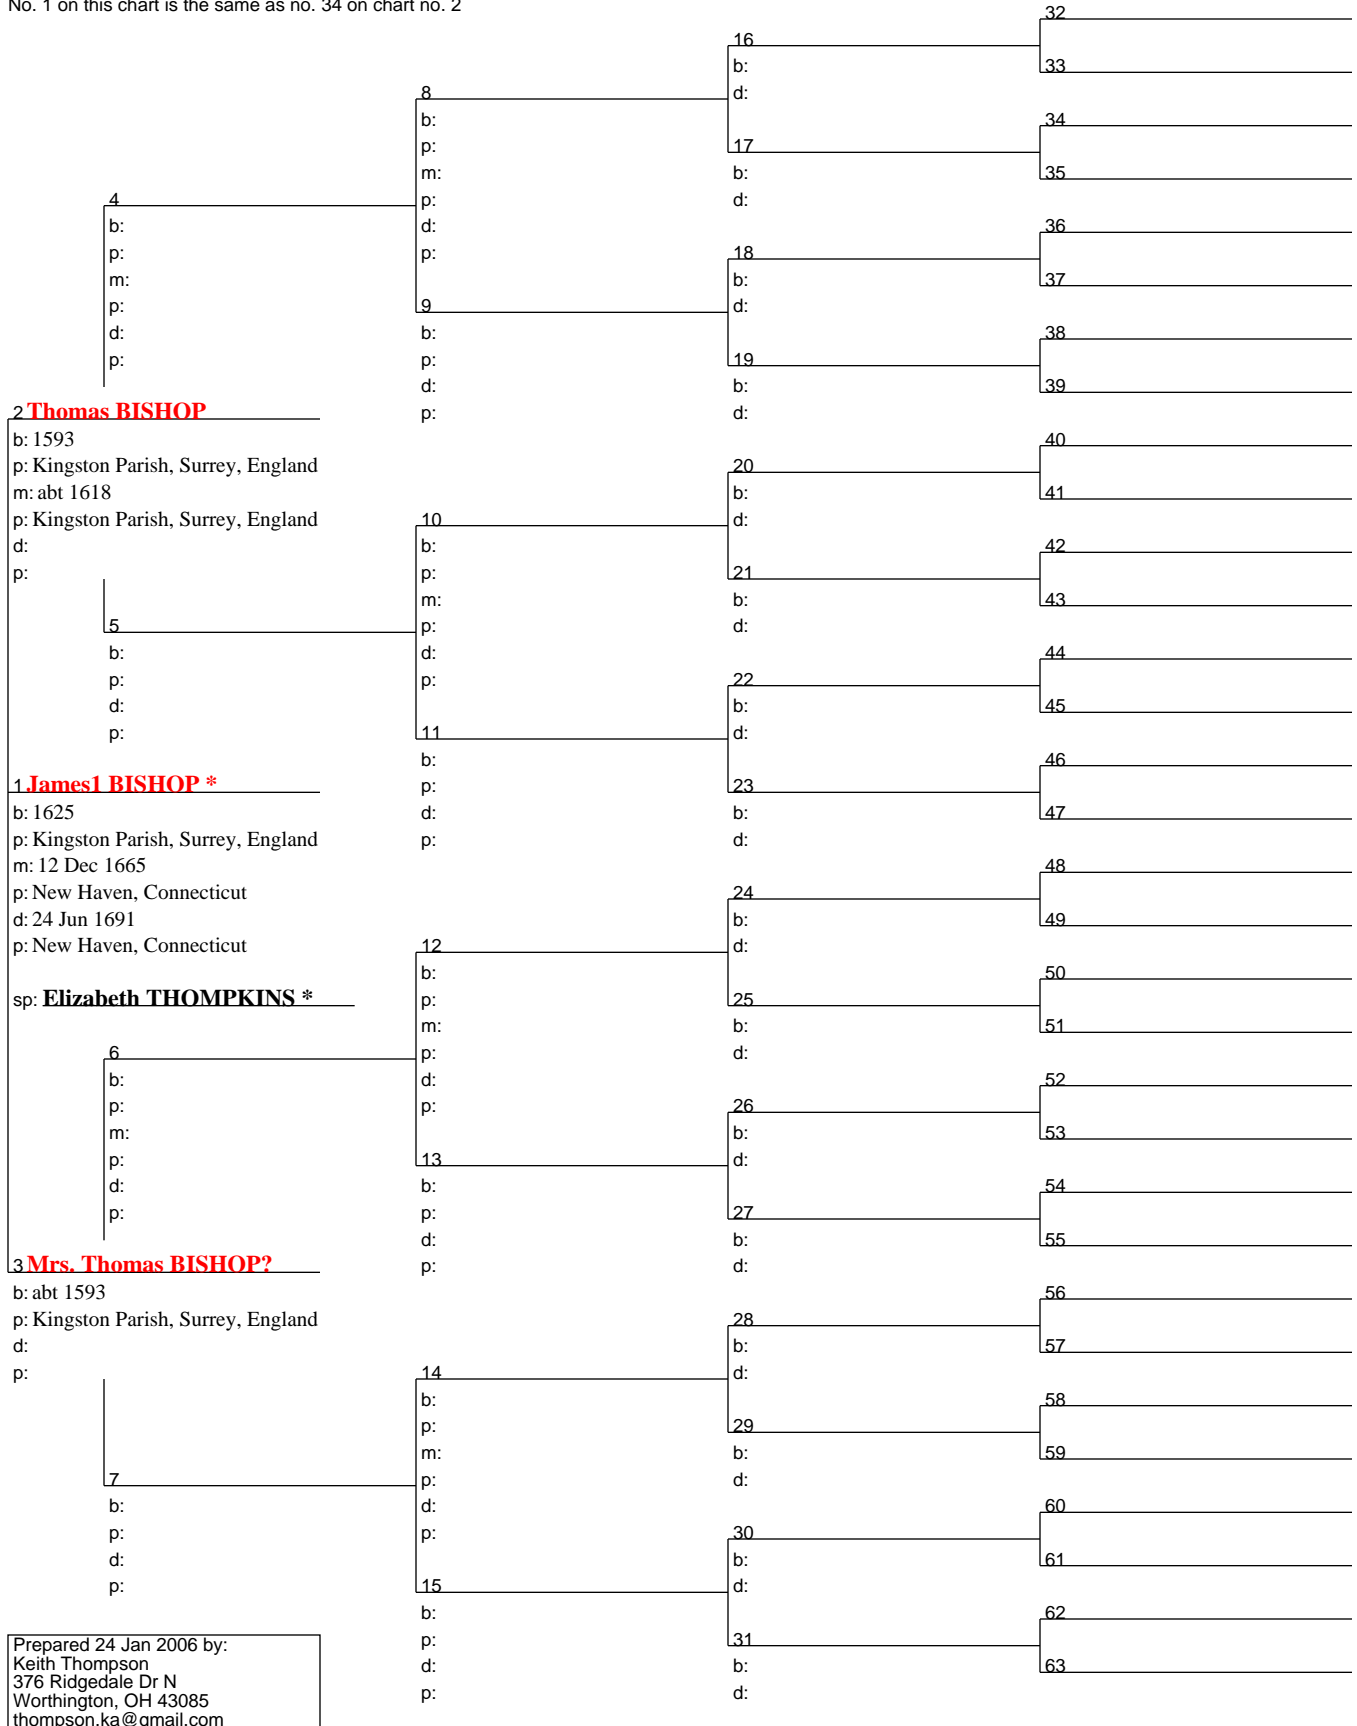

Chart no. 8

No. 1 on this chart is the same as no. 32 on chart no. 2

Prepared 24 Jan 2006 by:
 Keith Thompson
 376 Ridgedale Dr N
 Worthington, OH 43085
 thompson.ka@gmail.com

Pedigree Chart

24 Jan 2006

Chart no. 9

No. 1 on this chart is the same as no. 34 on chart no. 2

Prepared 24 Jan 2006 by:
Keith Thompson
376 Ridgedale Dr N
Worthington, OH 43085
thompson.ka@gmail.com

Pedigree Chart

24 Jan 2006

Chart no. 10

No. 1 on this chart is the same as no. 35 on chart no. 2