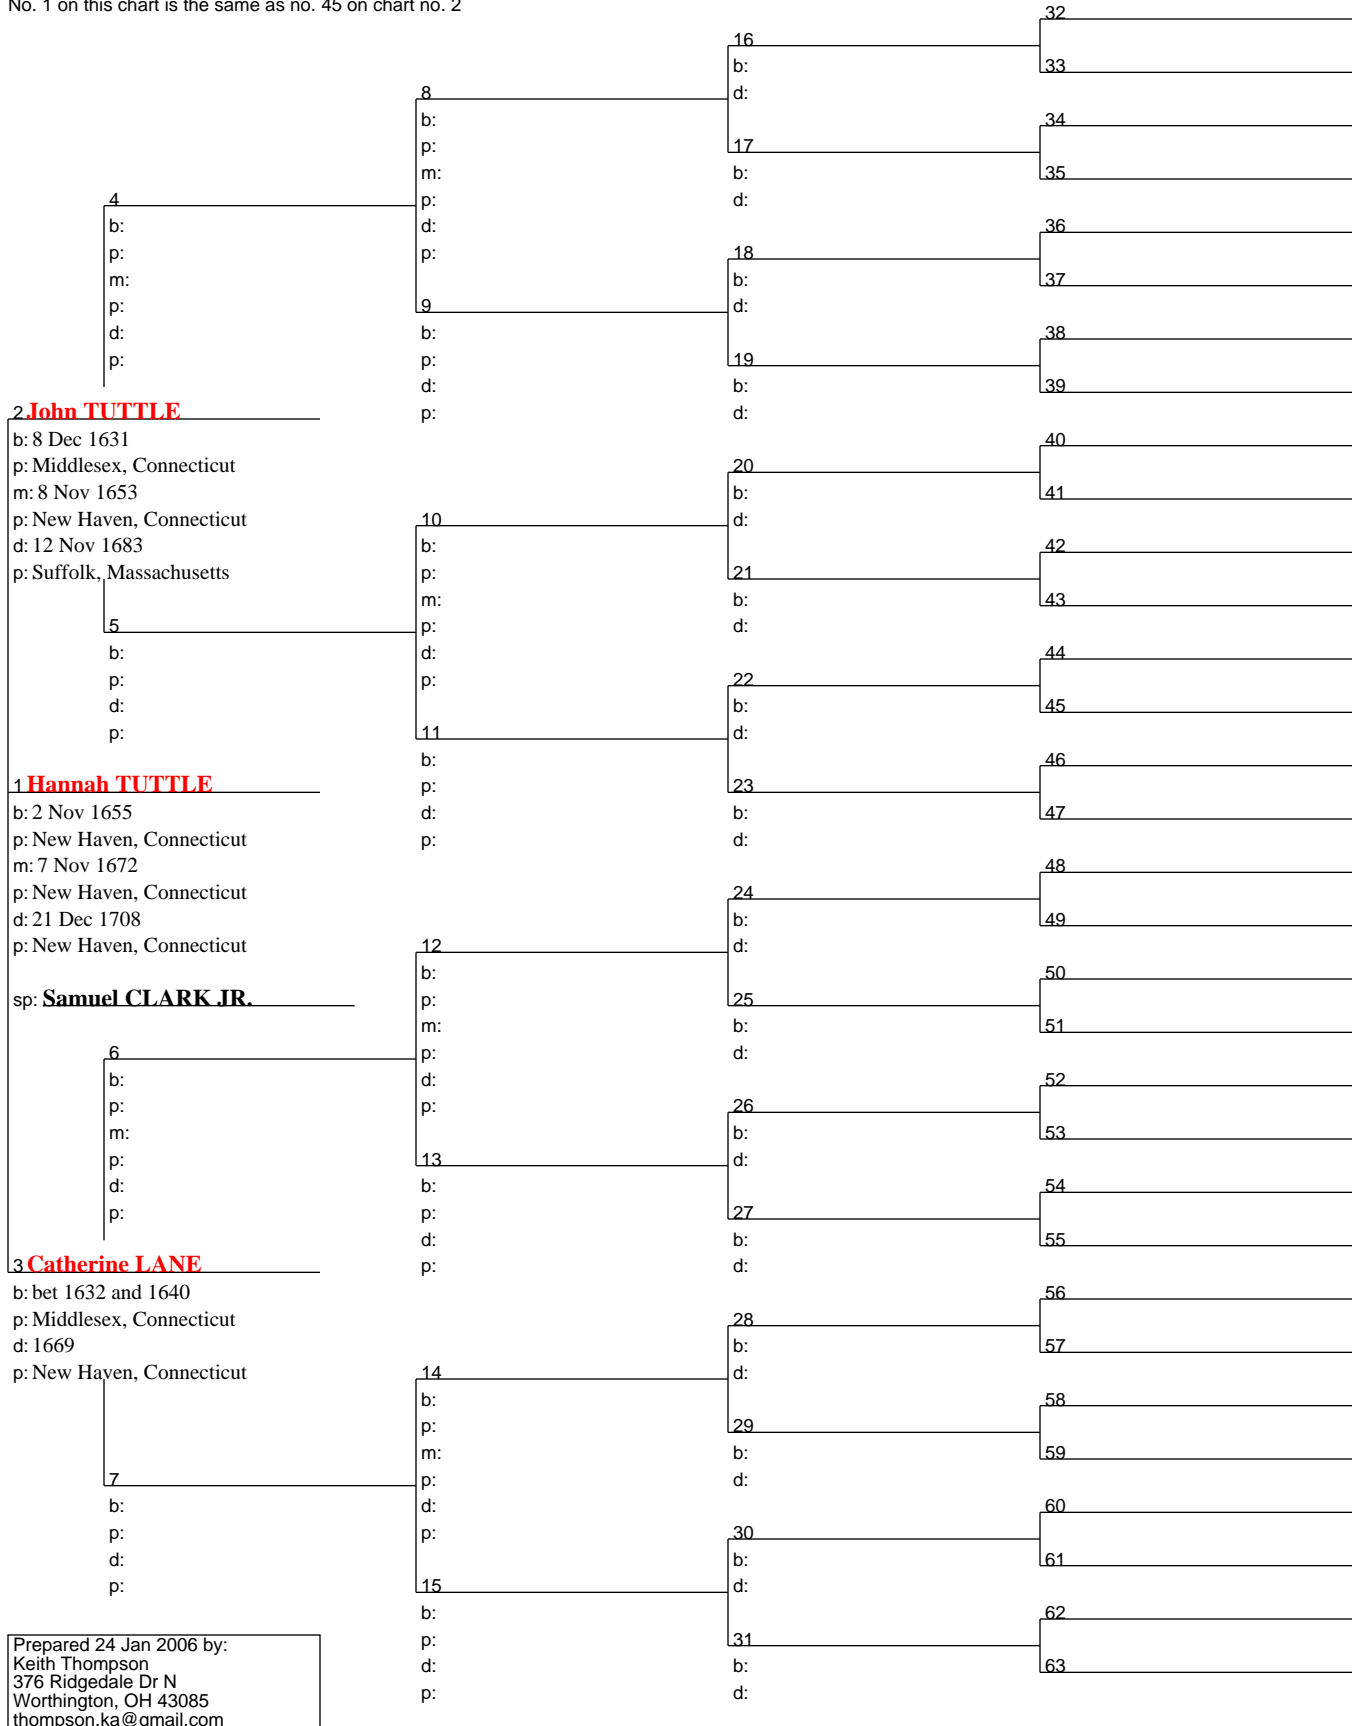

Pedigree Chart

24 Jan 2006

Chart no. 12

No. 1 on this chart is the same as no. 39 on chart no. 2

Pedigree Chart

24 Jan 2006

Chart no. 13

No. 1 on this chart is the same as no. 41 on chart no. 2

Pedigree Chart

24 Jan 2006

Chart no. 15

No. 1 on this chart is the same as no. 43 on chart no. 2

Prepared 24 Jan 2006 by:
 Keith Thompson
 376 Ridgedale Dr N
 Worthington, OH 43085
 thompson.ka@gmail.com

Pedigree Chart

24 Jan 2006

Chart no. 16

No. 1 on this chart is the same as no. 44 on chart no. 2

Prepared 24 Jan 2006 by:
 Keith Thompson
 376 Ridgedale Dr N
 Worthington, OH 43085
 thompson.ka@gmail.com

Pedigree Chart

24 Jan 2006

Chart no. 17

No. 1 on this chart is the same as no. 45 on chart no. 2

Prepared 24 Jan 2006 by:
 Keith Thompson
 376 Ridgedale Dr N
 Worthington, OH 43085
 thompson.ka@gmail.com

Pedigree Chart

24 Jan 2006

Chart no. 18