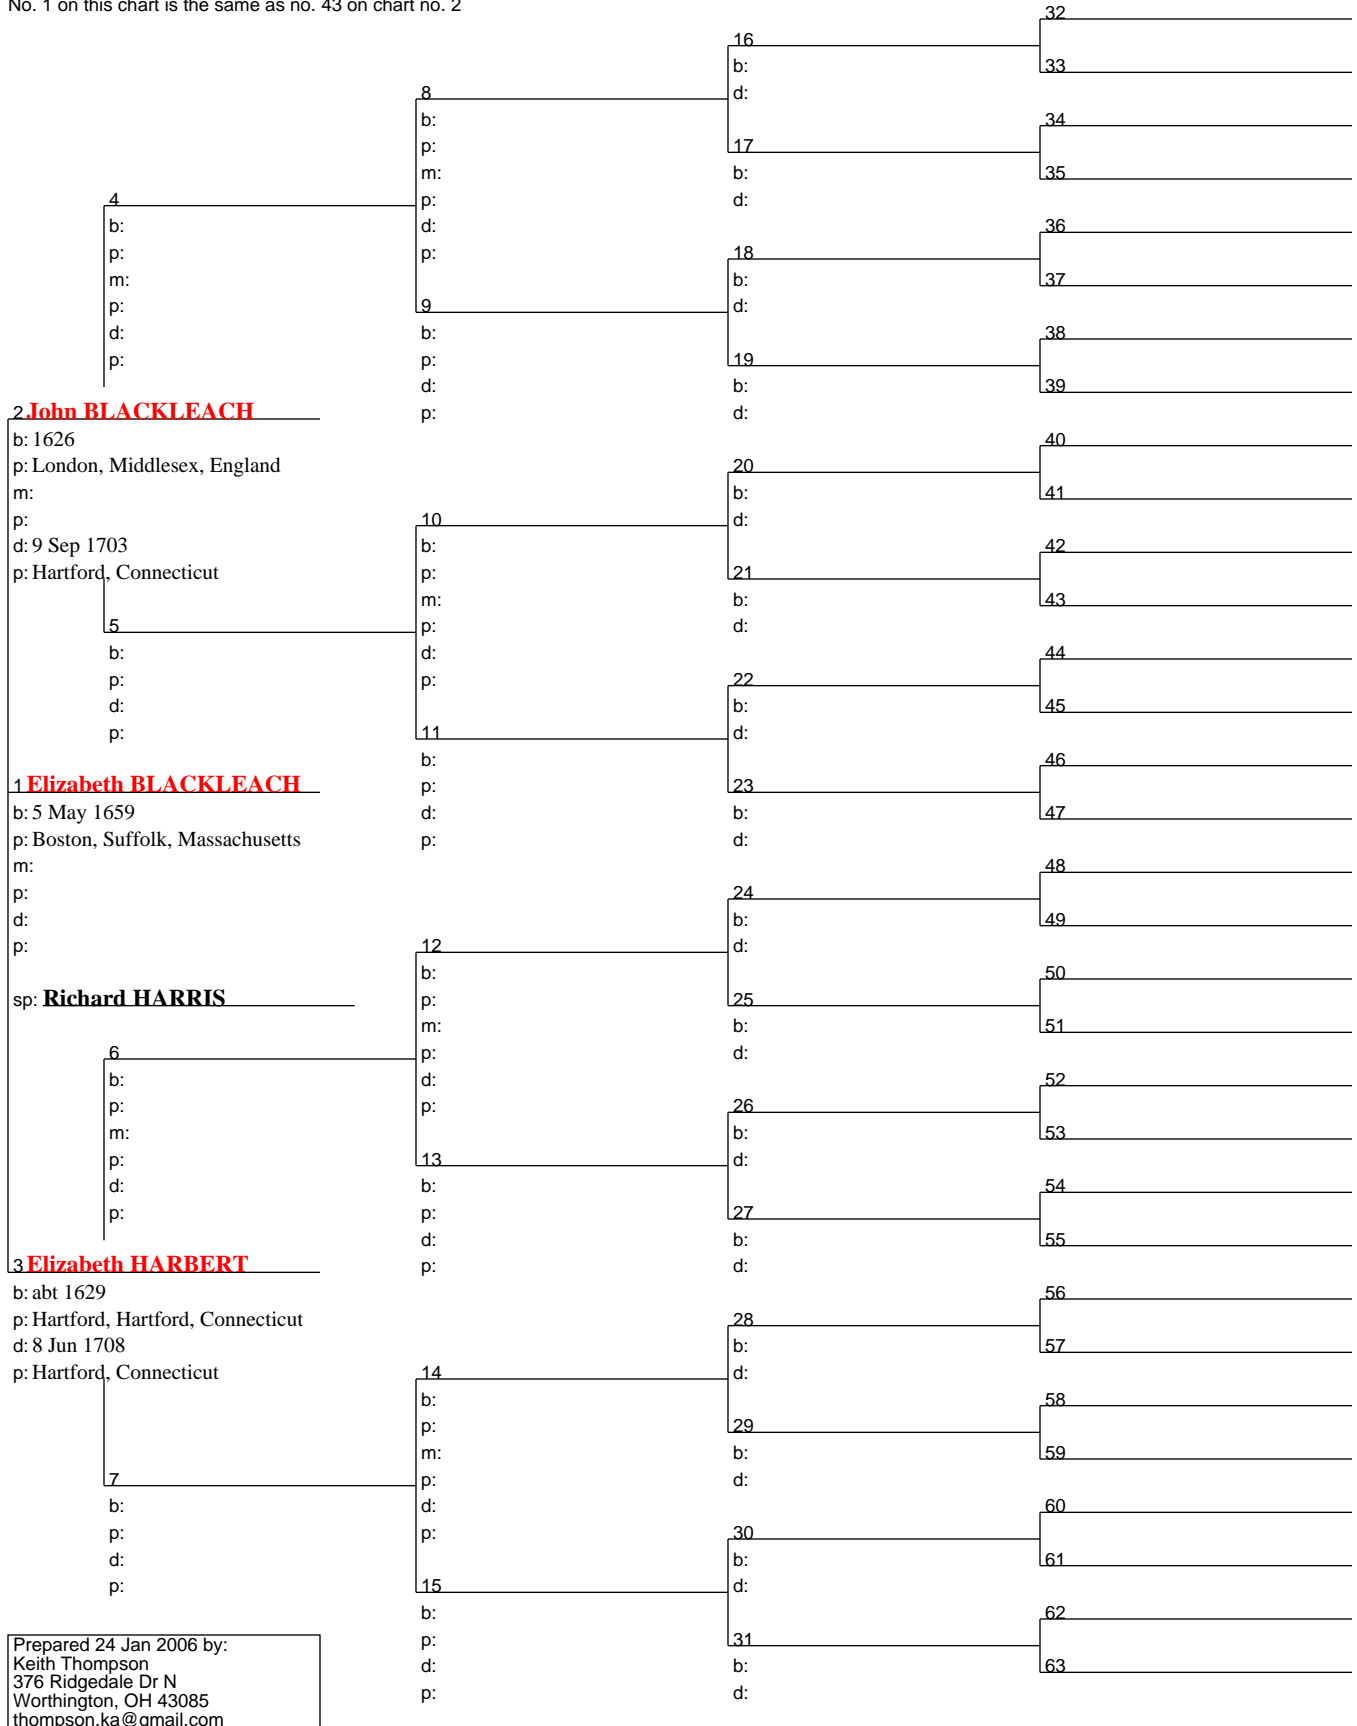

Pedigree Chart

24 Jan 2006

Chart no. 12

No. 1 on this chart is the same as no. 39 on chart no. 2

Pedigree Chart

24 Jan 2006

Chart no. 13

No. 1 on this chart is the same as no. 41 on chart no. 2

Prepared 24 Jan 2006 by:
 Keith Thompson
 376 Ridgedale Dr N
 Worthington, OH 43085
 thompson.ka@gmail.com

Pedigree Chart

24 Jan 2006

Chart no. 14

No. 1 on this chart is the same as no. 42 on chart no. 2

Prepared 24 Jan 2006 by:
 Keith Thompson
 376 Ridgedale Dr N
 Worthington, OH 43085
 thompson.ka@gmail.com

Pedigree Chart

24 Jan 2006

Chart no. 15

No. 1 on this chart is the same as no. 43 on chart no. 2

Prepared 24 Jan 2006 by:
 Keith Thompson
 376 Ridgedale Dr N
 Worthington, OH 43085
 thompson.ka@gmail.com

Pedigree Chart