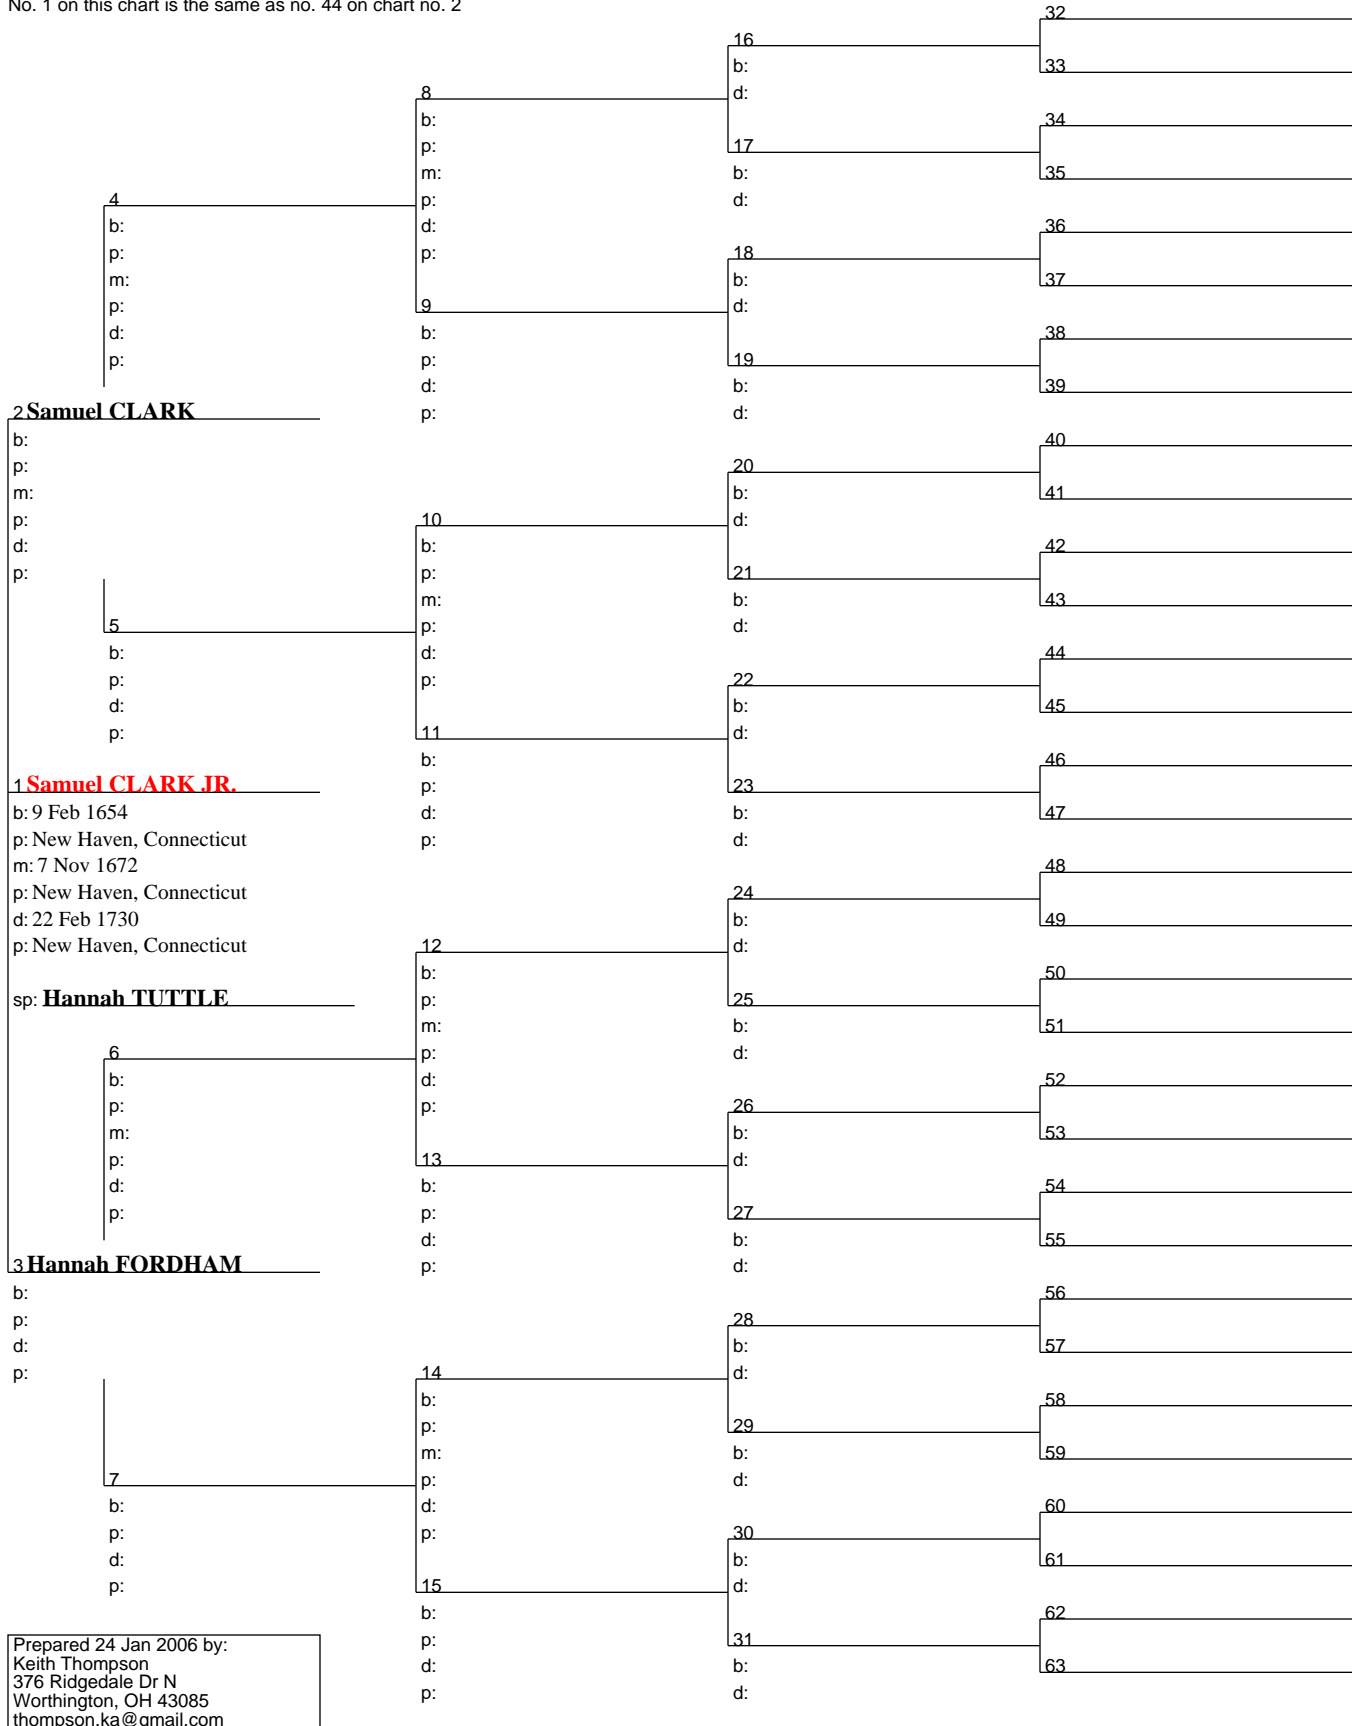

Pedigree Chart

24 Jan 2006

Chart no. 12

No. 1 on this chart is the same as no. 39 on chart no. 2

Pedigree Chart

24 Jan 2006

Chart no. 13

No. 1 on this chart is the same as no. 41 on chart no. 2

Prepared 24 Jan 2006 by:
 Keith Thompson
 376 Ridgedale Dr N
 Worthington, OH 43085
 thompson.ka@gmail.com

Pedigree Chart

24 Jan 2006

Chart no. 14

No. 1 on this chart is the same as no. 42 on chart no. 2

Prepared 24 Jan 2006 by:
 Keith Thompson
 376 Ridgedale Dr N
 Worthington, OH 43085
 thompson.ka@gmail.com

Pedigree Chart

24 Jan 2006

Chart no. 15

No. 1 on this chart is the same as no. 43 on chart no. 2

Prepared 24 Jan 2006 by:
 Keith Thompson
 376 Ridgedale Dr N
 Worthington, OH 43085
 thompson.ka@gmail.com

Pedigree Chart

24 Jan 2006

Chart no. 16

No. 1 on this chart is the same as no. 44 on chart no. 2

Prepared 24 Jan 2006 by:
 Keith Thompson
 376 Ridgedale Dr N
 Worthington, OH 43085
 thompson.ka@gmail.com

Pedigree Chart

24 Jan 2006