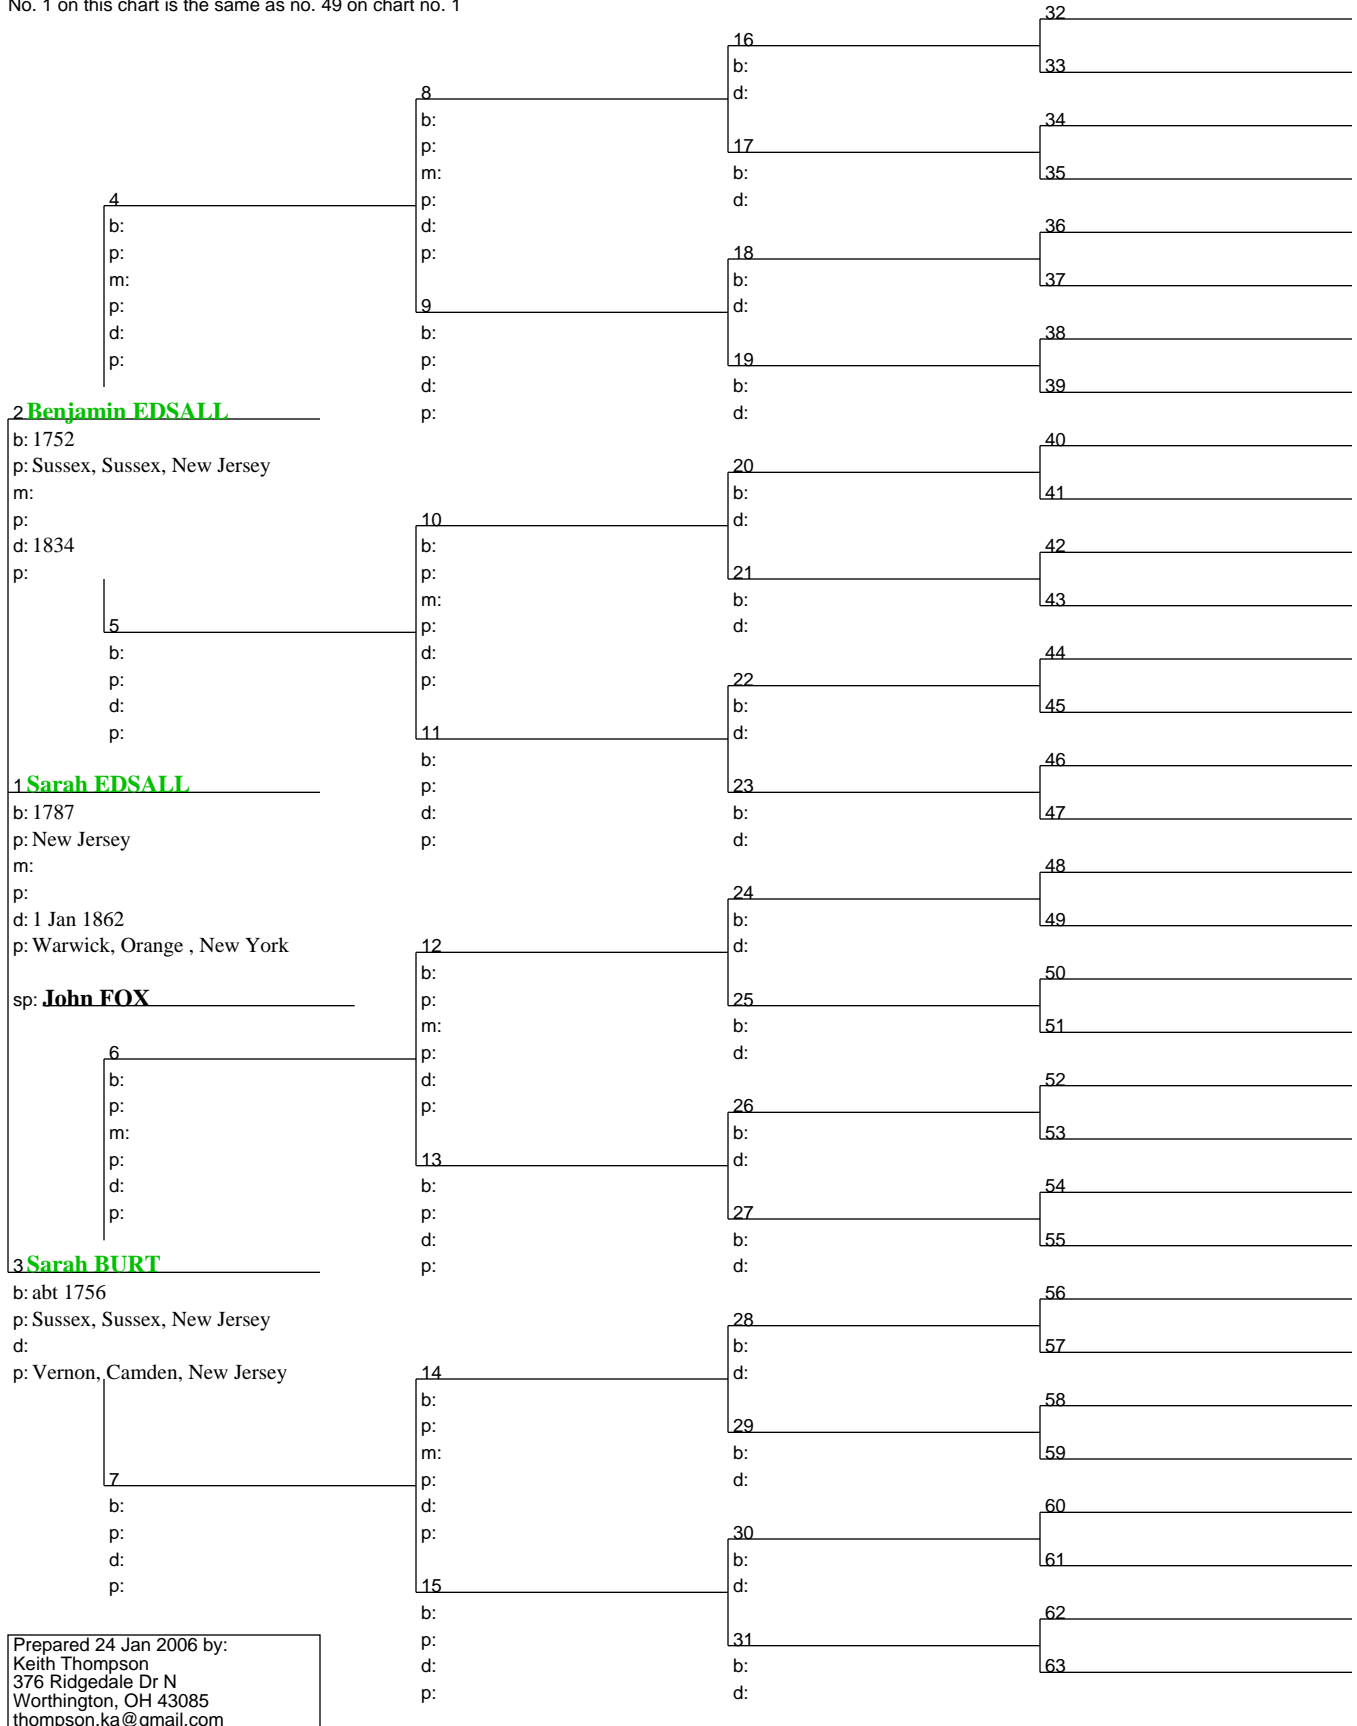

No. 1 on this chart is the same as no. 37 on chart no. 1

Pedigree Chart

24 Jan 2006

Chart no. 5

No. 1 on this chart is the same as no. 40 on chart no. 1

Prepared 24 Jan 2006 by:
Keith Thompson
376 Ridgedale Dr N
Worthington, OH 43085
thompson.ka@gmail.com

Pedigree Chart

24 Jan 2006

Chart no. 6

No. 1 on this chart is the same as no. 49 on chart no. 1

Prepared 24 Jan 2006 by:
 Keith Thompson
 376 Ridgedale Dr N
 Worthington, OH 43085
 thompson.ka@gmail.com

Pedigree Chart