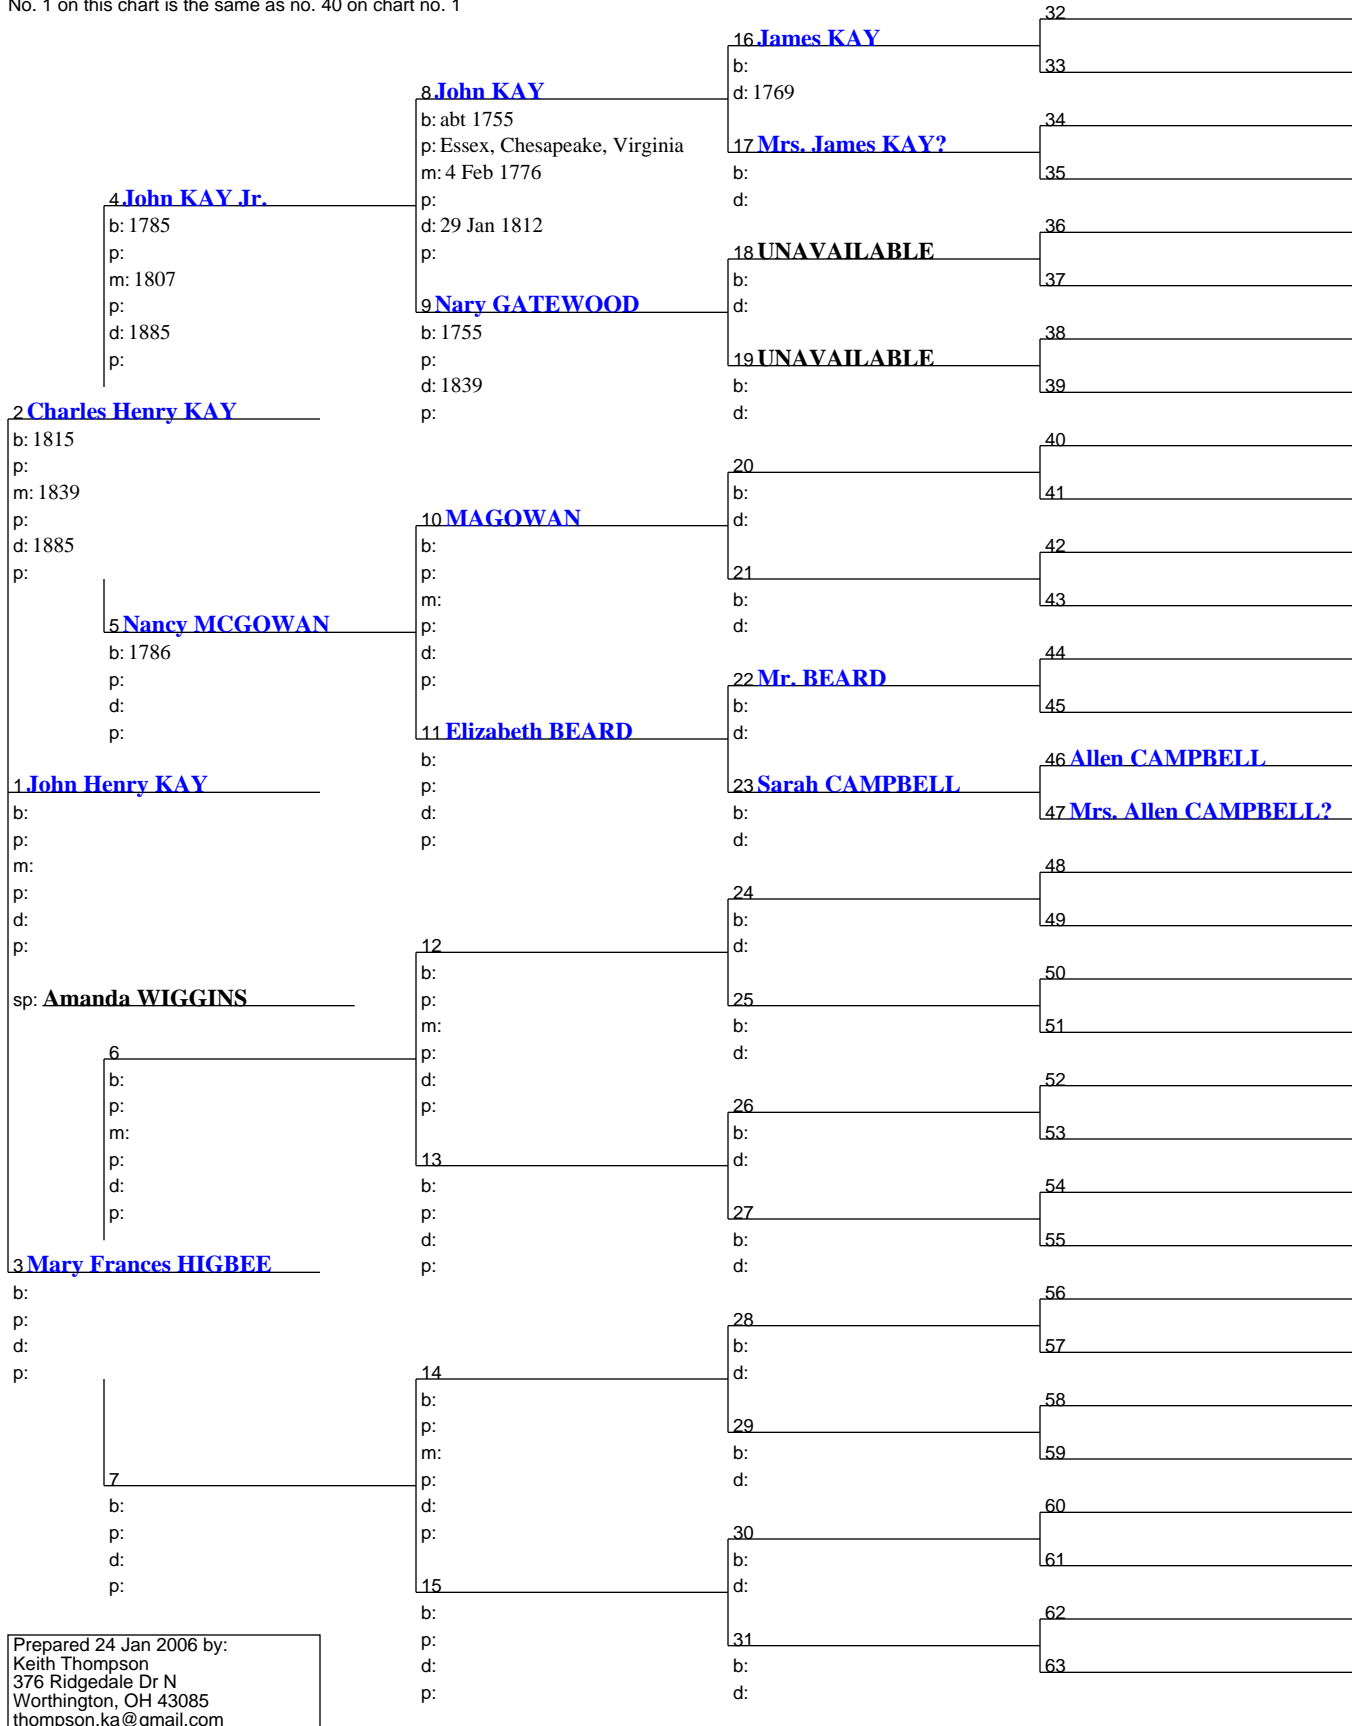

Chart no. 3

No. 1 on this chart is the same as no. 33 on chart no. 1

Prepared 24 Jan 2006 by:
 Keith Thompson
 376 Ridgedale Dr N
 Worthington, OH 43085
 thompson.ka@gmail.com

Pedigree Chart

24 Jan 2006

Chart no. 4

No. 1 on this chart is the same as no. 37 on chart no. 1

Pedigree Chart

24 Jan 2006

Chart no. 5

No. 1 on this chart is the same as no. 40 on chart no. 1

Prepared 24 Jan 2006 by:
Keith Thompson
376 Ridgedale Dr N
Worthington, OH 43085
thompson.ka@gmail.com

Pedigree Chart

24 Jan 2006

Chart no. 6

No. 1 on this chart is the same as no. 49 on chart no. 1

Prepared 24 Jan 2006 by:
 Keith Thompson
 376 Ridgedale Dr N
 Worthington, OH 43085
 thompson.ka@gmail.com

Pedigree Chart