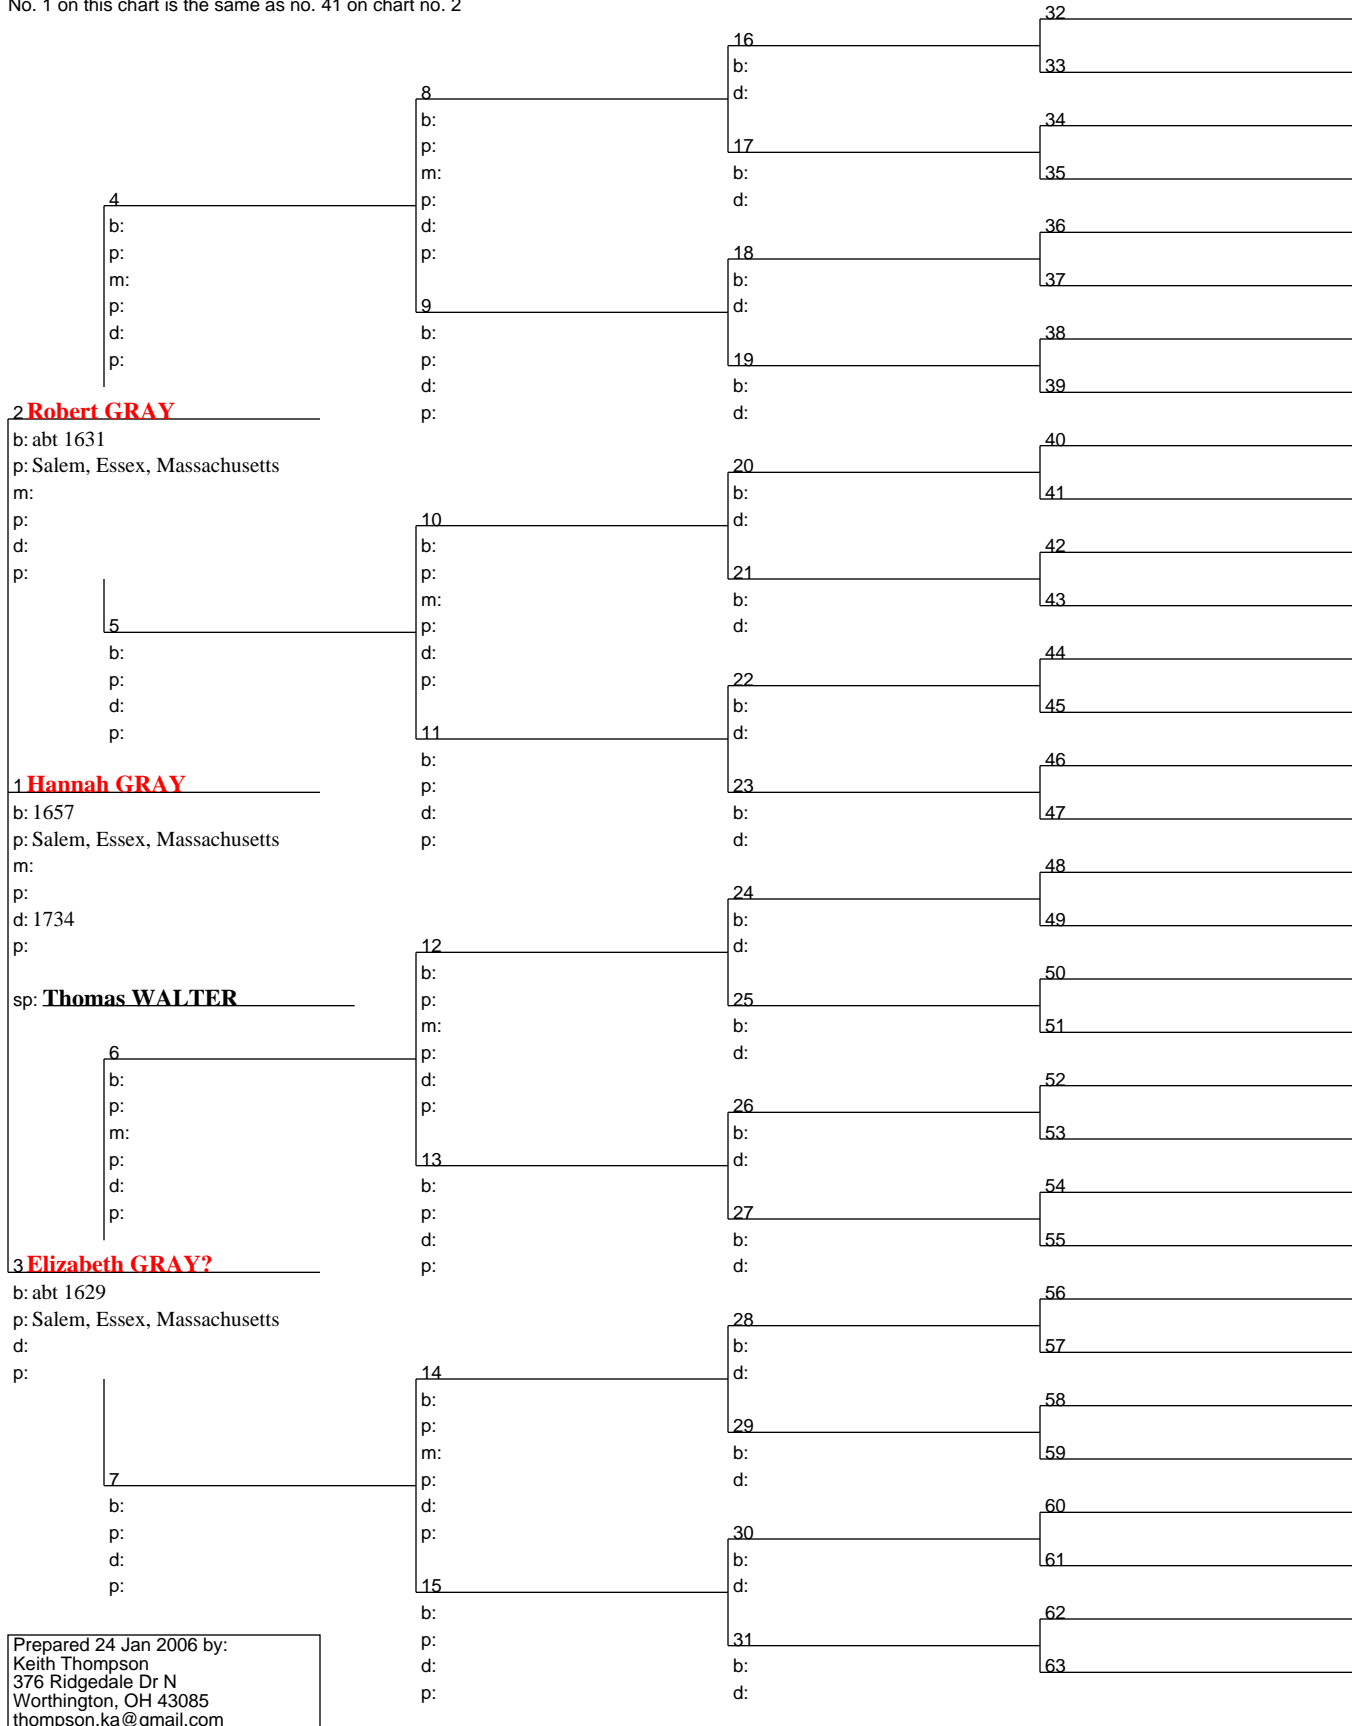

Pedigree Chart

24 Jan 2006

Chart no. 12

No. 1 on this chart is the same as no. 39 on chart no. 2

Pedigree Chart

24 Jan 2006

Chart no. 13

No. 1 on this chart is the same as no. 41 on chart no. 2