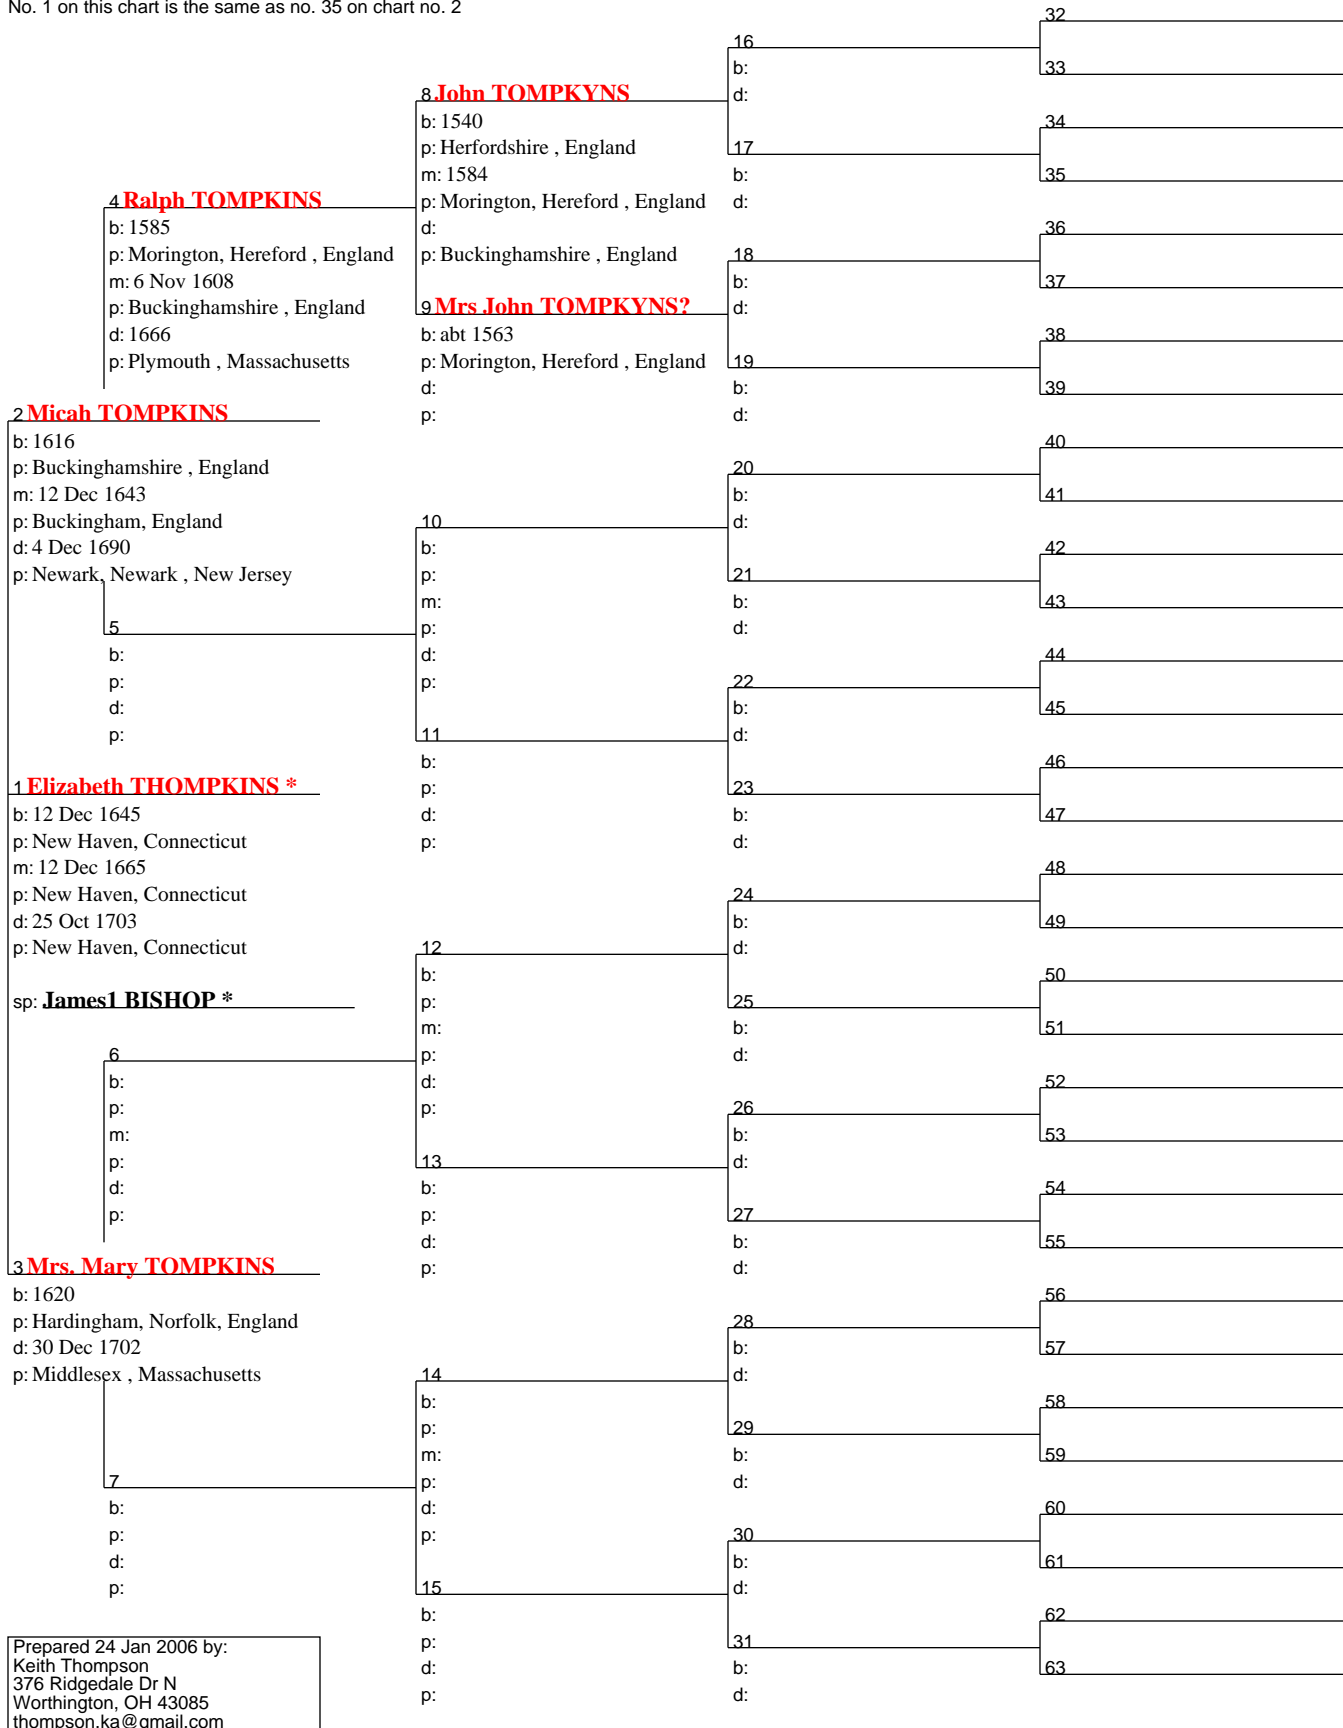

No. 1 on this chart is the same as no. 34 on chart no. 2

Prepared 24 Jan 2006 by:
Keith Thompson
376 Ridgedale Dr N
Worthington, OH 43085
thompson.ka@gmail.com

Pedigree Chart

24 Jan 2006

Chart no. 10

No. 1 on this chart is the same as no. 35 on chart no. 2