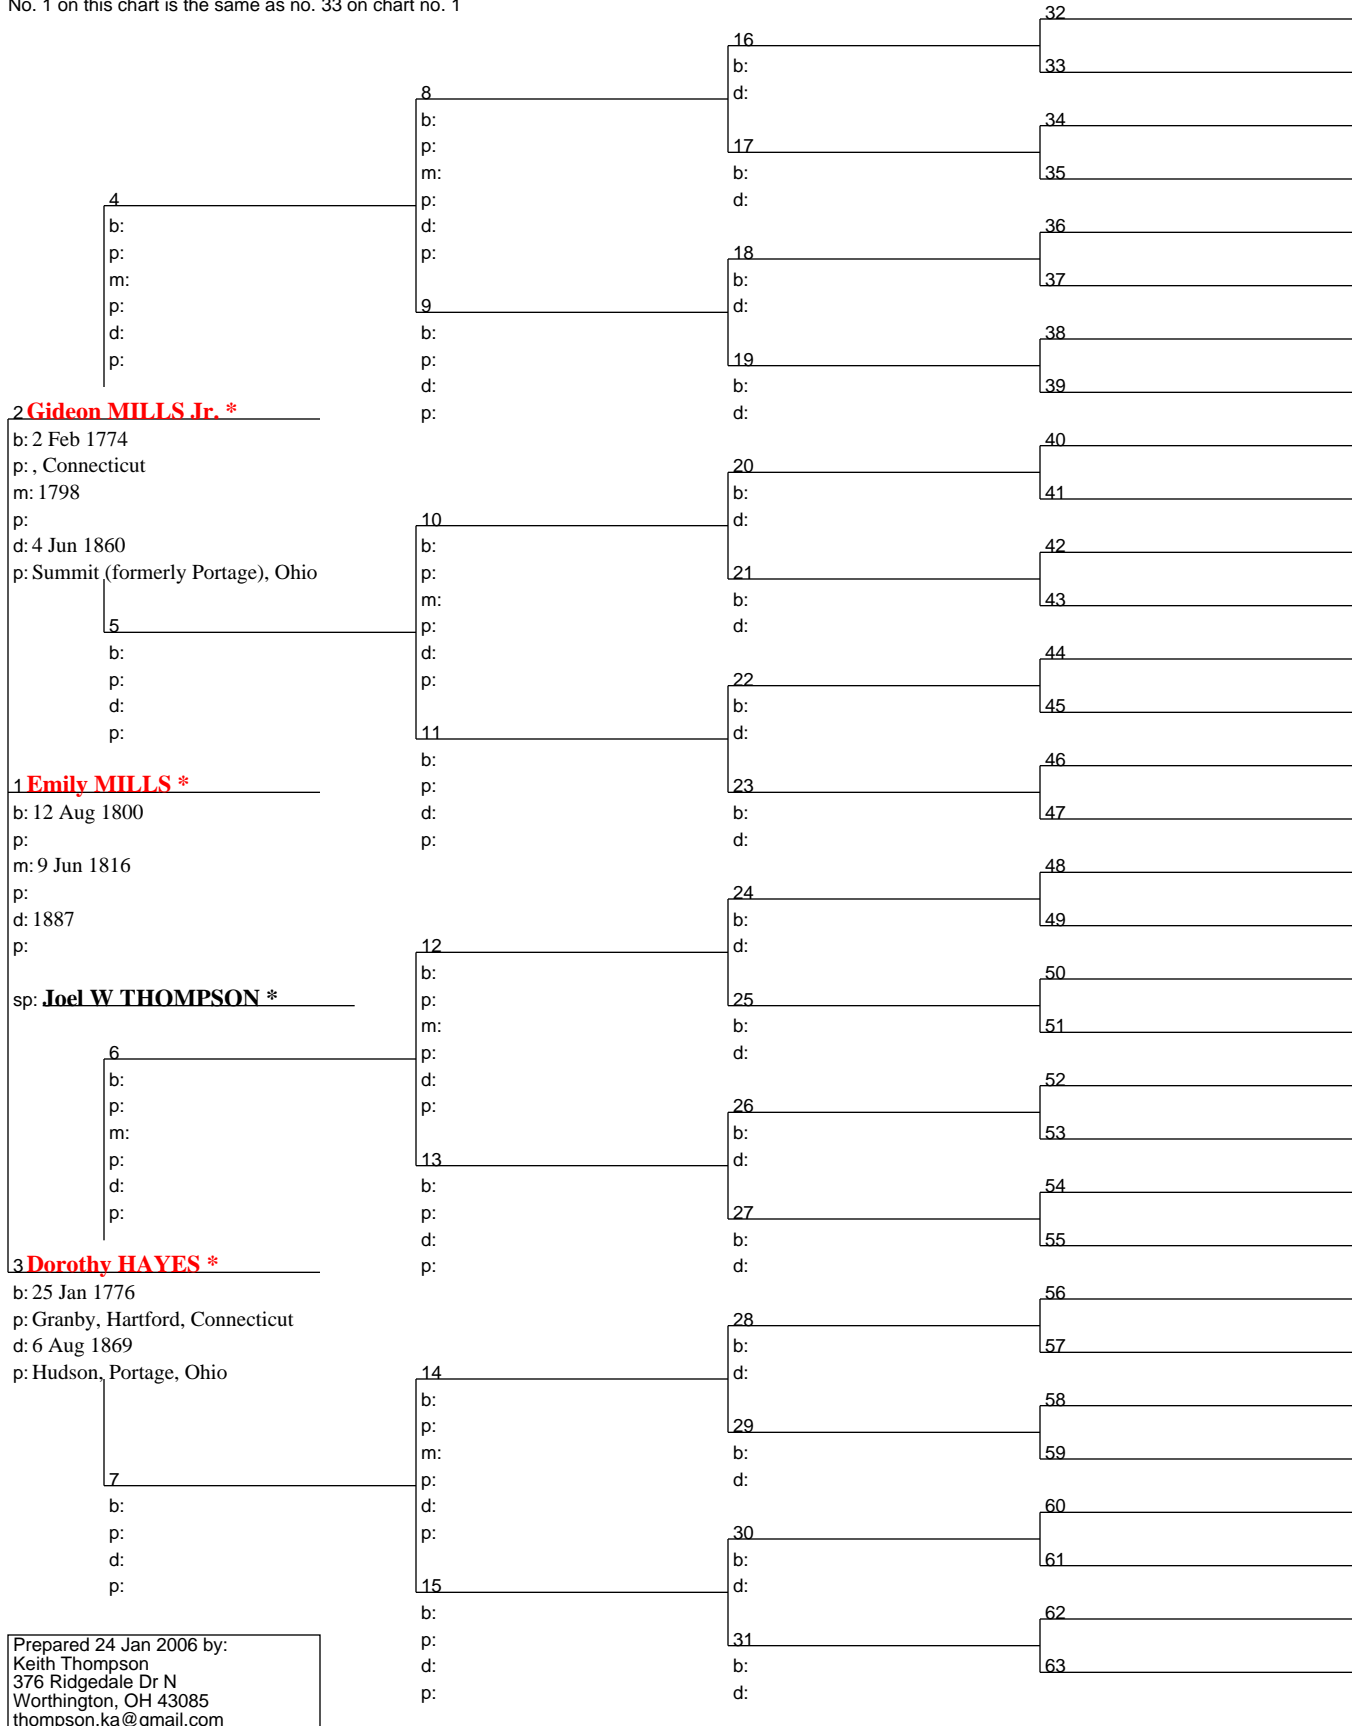

Pedigree Chart

24 Jan 2006

Chart no. 1
No. 1 on this chart is the same as no. 1 on chart no. 1

Prepared 24 Jan 2006 by:
Keith Thompson
376 Ridgedale Dr N
Worthington, OH 43085
thompson.ka@gmail.com

Pedigree Chart

24 Jan 2006

Chart no. 2

No. 1 on this chart is the same as no. 32 on chart no. 1

Prepared 24 Jan 2006 by:
Keith Thompson
376 Ridgedale Dr N
Worthington, OH 43085
thompson.ka@gmail.com

Pedigree Chart

24 Jan 2006

Chart no. 3

No. 1 on this chart is the same as no. 33 on chart no. 1

Prepared 24 Jan 2006 by:
 Keith Thompson
 376 Ridgedale Dr N
 Worthington, OH 43085
 thompson.ka@gmail.com

Pedigree Chart

24 Jan 2006

Chart no. 4

No. 1 on this chart is the same as no. 37 on chart no. 1

Pedigree Chart

24 Jan 2006

Chart no. 5

No. 1 on this chart is the same as no. 40 on chart no. 1

Prepared 24 Jan 2006 by:
Keith Thompson
376 Ridgedale Dr N
Worthington, OH 43085
thompson.ka@gmail.com