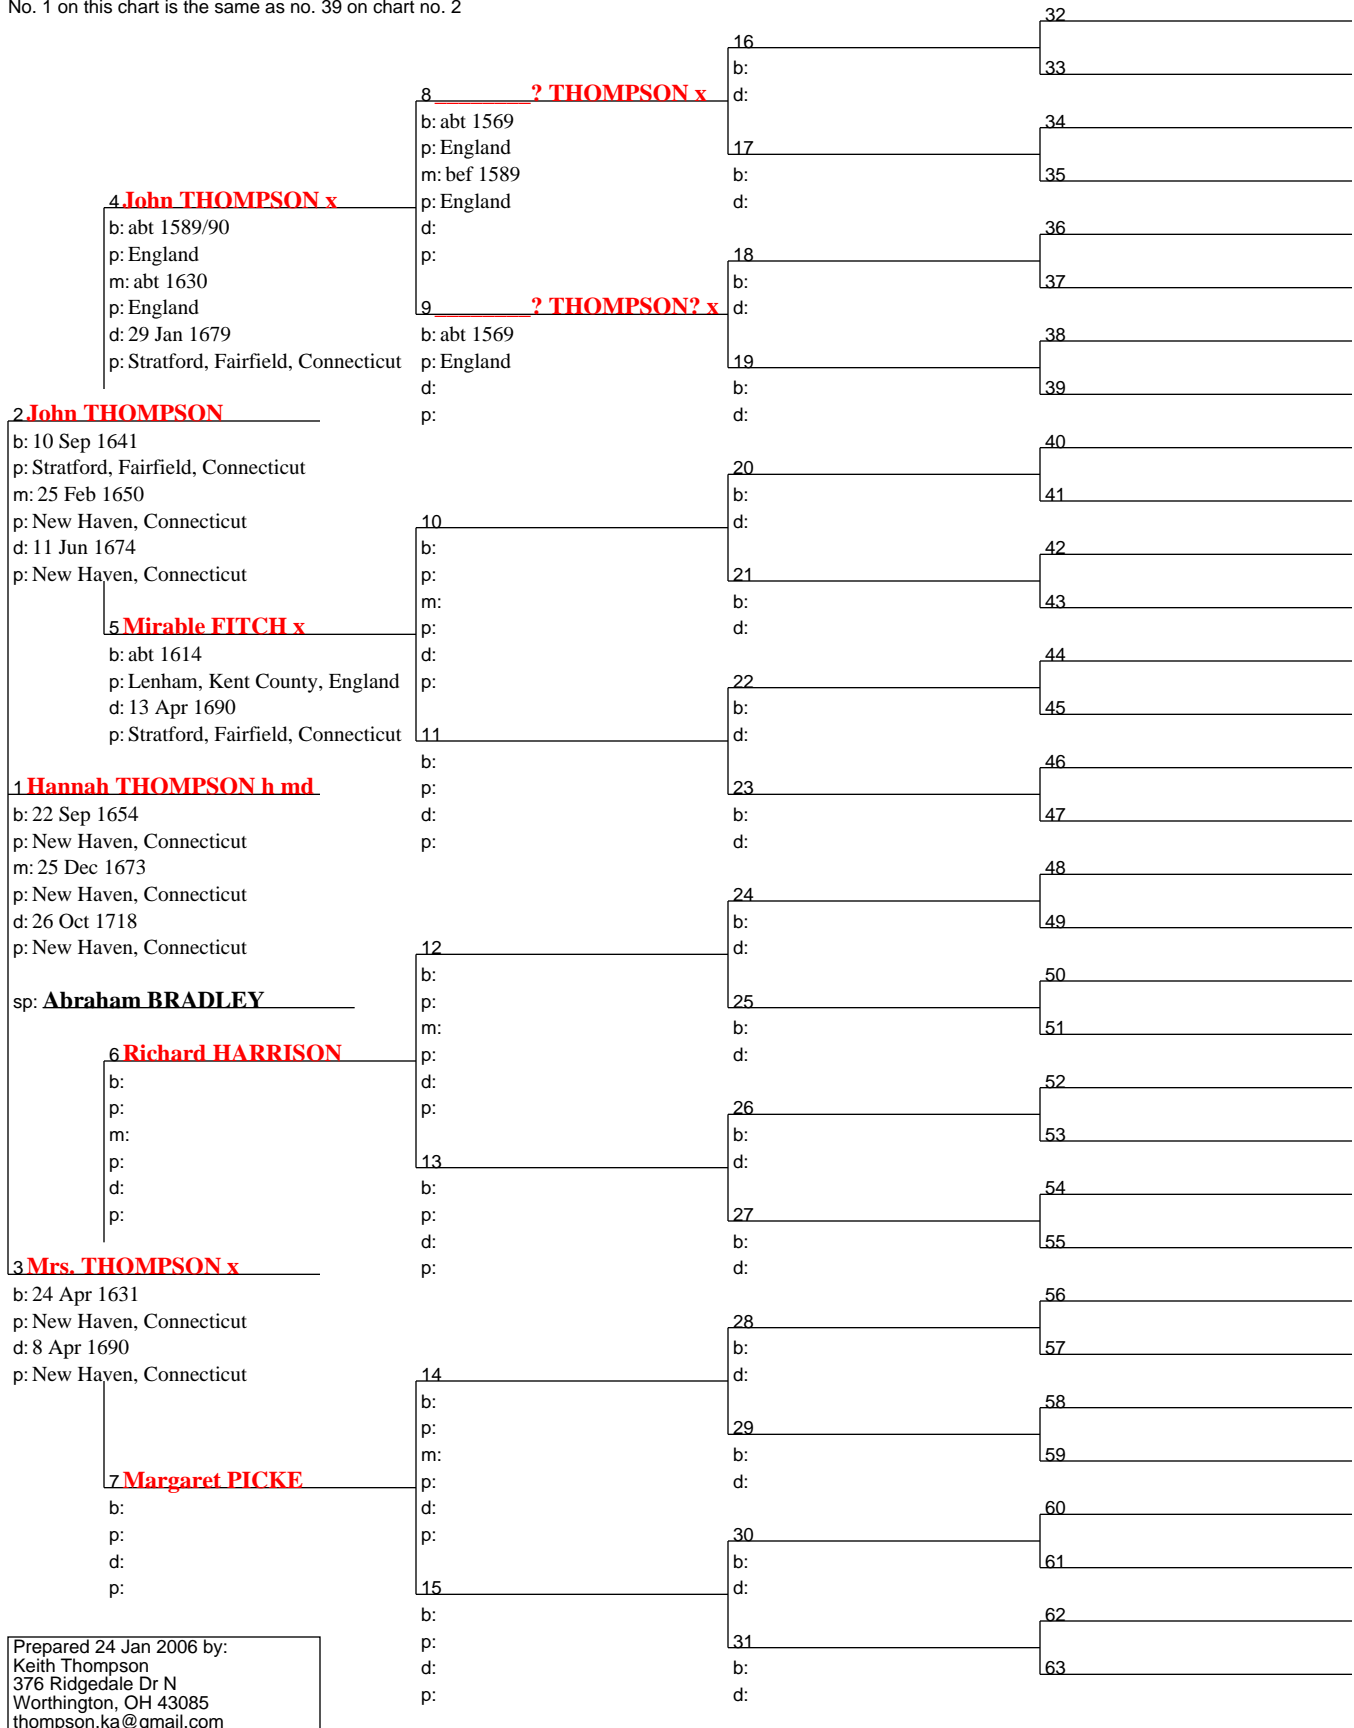

No. 1 on this chart is the same as no. 34 on chart no. 2

Prepared 24 Jan 2006 by:
Keith Thompson
376 Ridgedale Dr N
Worthington, OH 43085
thompson.ka@gmail.com

Pedigree Chart

24 Jan 2006

Chart no. 10

No. 1 on this chart is the same as no. 35 on chart no. 2

Prepared 24 Jan 2006 by:
 Keith Thompson
 376 Ridgedale Dr N
 Worthington, OH 43085
 thompson.ka@gmail.com

Pedigree Chart

24 Jan 2006

Chart no. 11

No. 1 on this chart is the same as no. 38 on chart no. 2

Prepared 24 Jan 2006 by:
 Keith Thompson
 376 Ridgedale Dr N
 Worthington, OH 43085
 thompson.ka@gmail.com

Pedigree Chart

24 Jan 2006

Chart no. 12

No. 1 on this chart is the same as no. 39 on chart no. 2

Pedigree Chart

24 Jan 2006

Chart no. 13

No. 1 on this chart is the same as no. 41 on chart no. 2