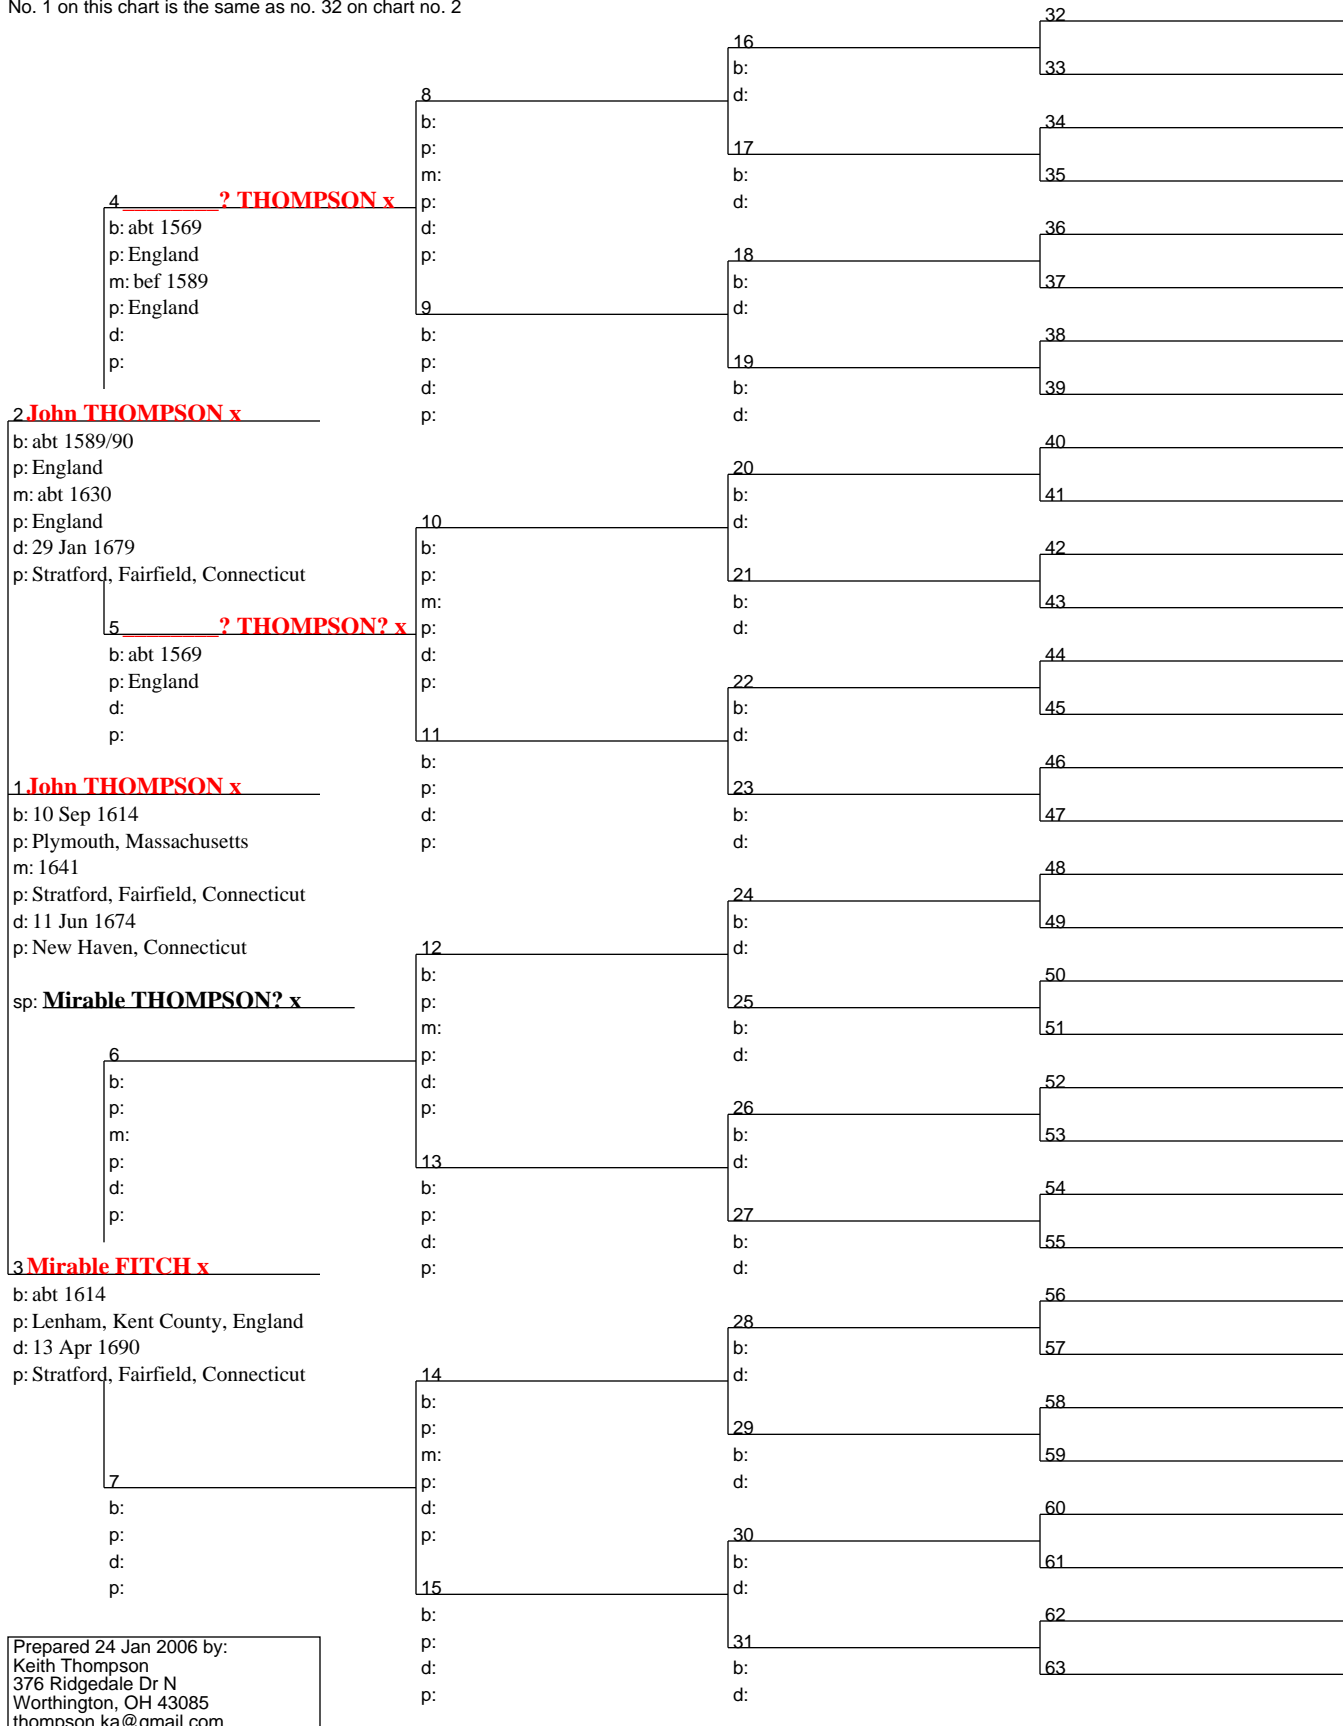

Pedigree Chart

24 Jan 2006

Chart no. 8

No. 1 on this chart is the same as no. 32 on chart no. 2

Prepared 24 Jan 2006 by:
Keith Thompson
376 Ridgedale Dr N
Worthington, OH 43085
thompson.ka@gmail.com