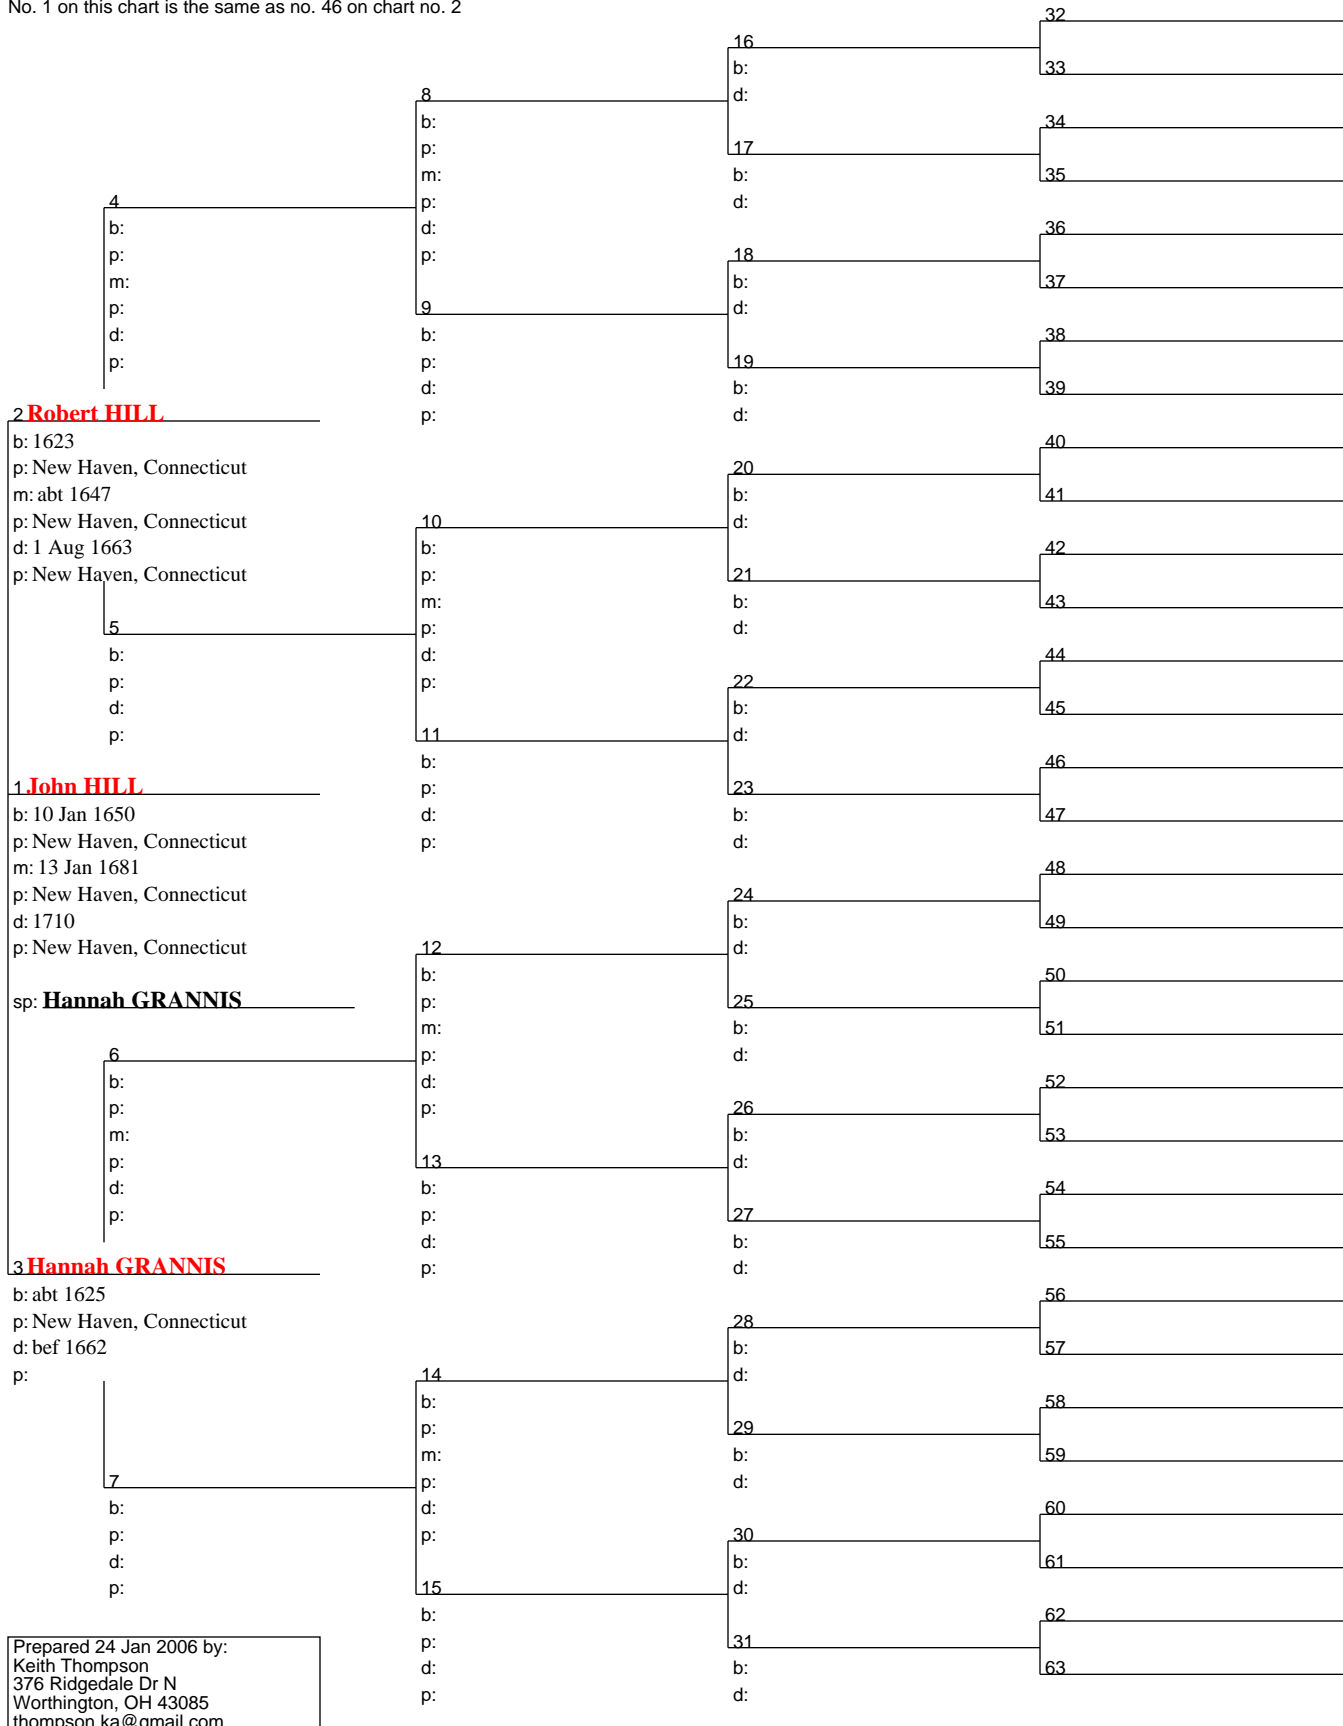

24 Jan 2006

Chart no. 16

No. 1 on this chart is the same as no. 44 on chart no. 2

Prepared 24 Jan 2006 by:
 Keith Thompson
 376 Ridgedale Dr N
 Worthington, OH 43085
 thompson.ka@gmail.com

Pedigree Chart

24 Jan 2006

Chart no. 17

No. 1 on this chart is the same as no. 45 on chart no. 2

Prepared 24 Jan 2006 by:
 Keith Thompson
 376 Ridgedale Dr N
 Worthington, OH 43085
 thompson.ka@gmail.com

Pedigree Chart

24 Jan 2006

Chart no. 18

No. 1 on this chart is the same as no. 46 on chart no. 2

Pedigree Chart

24 Jan 2006

Chart no. 19

No. 1 on this chart is the same as no. 47 on chart no. 2

Prepared 24 Jan 2006 by:
 Keith Thompson
 376 Ridgedale Dr N
 Worthington, OH 43085
 thompson.ka@gmail.com