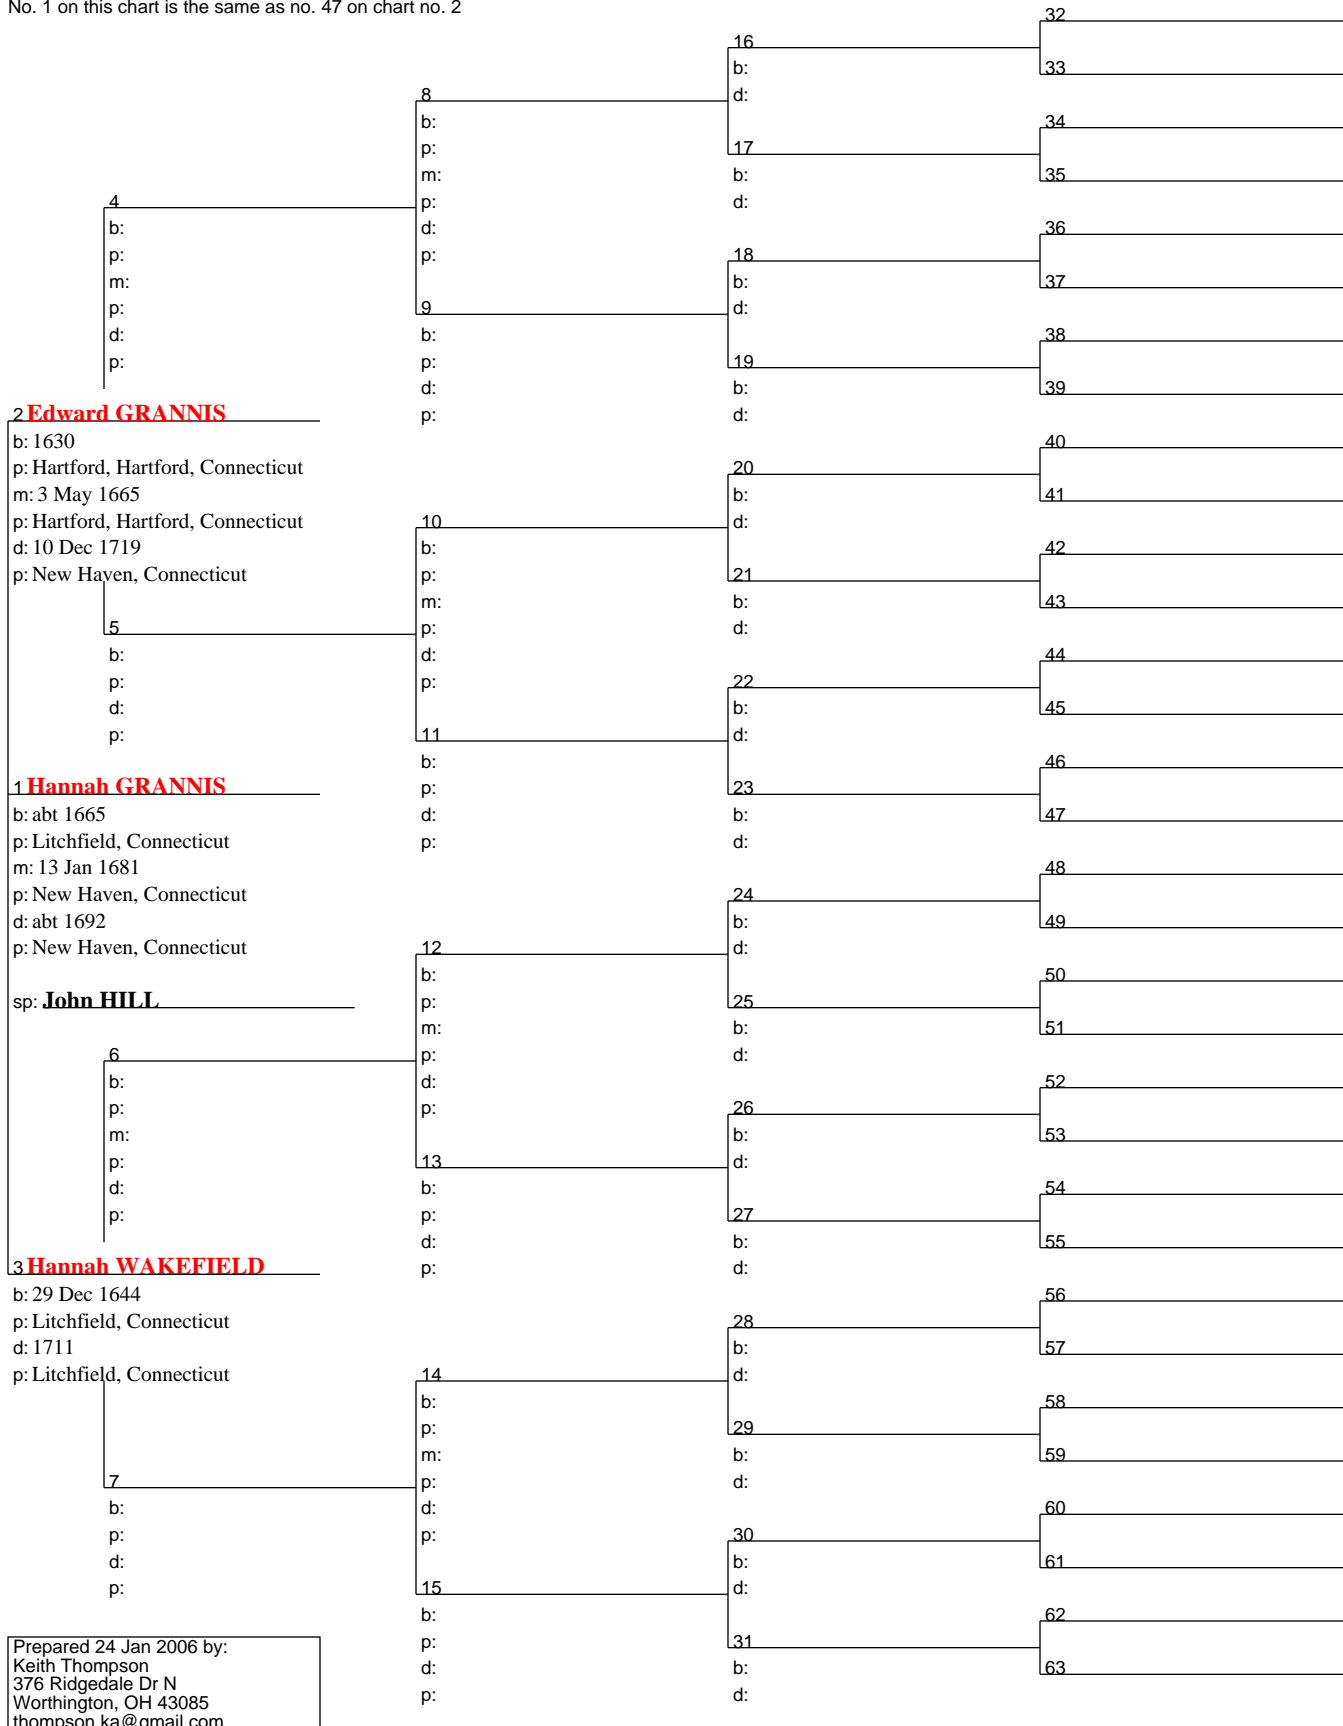

Chart no. 17

No. 1 on this chart is the same as no. 45 on chart no. 2

Prepared 24 Jan 2006 by:
 Keith Thompson
 376 Ridgedale Dr N
 Worthington, OH 43085
 thompson.ka@gmail.com

Pedigree Chart

24 Jan 2006

Chart no. 18

No. 1 on this chart is the same as no. 46 on chart no. 2

Pedigree Chart

24 Jan 2006

Chart no. 19

No. 1 on this chart is the same as no. 47 on chart no. 2

Prepared 24 Jan 2006 by:
 Keith Thompson
 376 Ridgedale Dr N
 Worthington, OH 43085
 thompson.ka@gmail.com