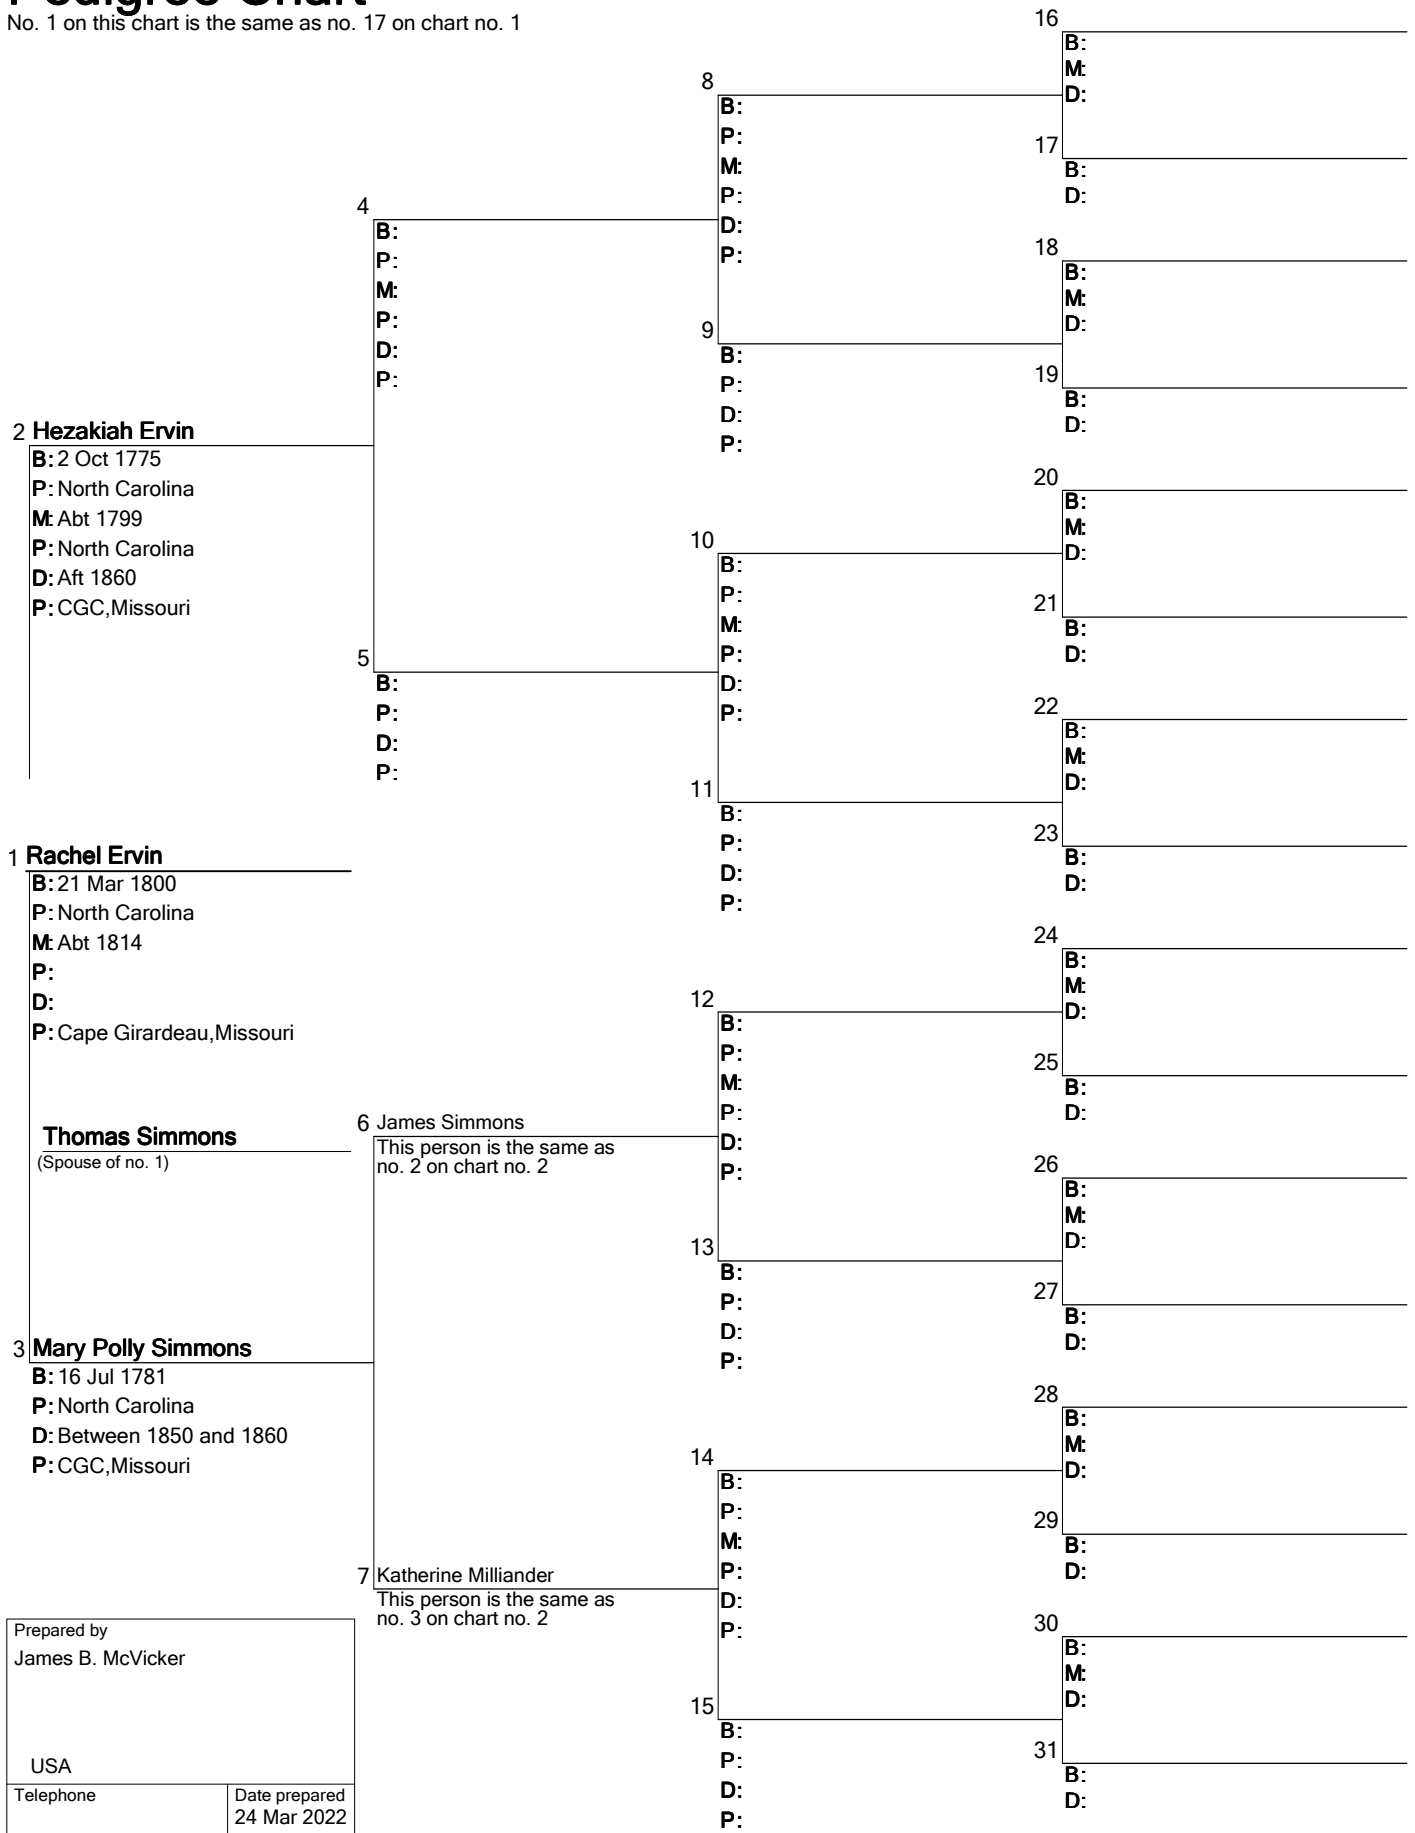

Pedigree Chart

Chart no. 1

Prepared by James B. McVicker	
USA	
Telephone	Date prepared 24 Mar 2022

Pedigree Chart

No. 1 on this chart is the same as no. 16 on chart no. 1

Prepared by James B. McVicker	
USA	
Telephone	Date prepared 24 Mar 2022

Pedigree Chart

No. 1 on this chart is the same as no. 17 on chart no. 1

Pedigree Chart

No. 1 on this chart is the same as no. 24 on chart no. 1

Prepared by James B. McVicker	
USA	
Telephone	Date prepared 24 Mar 2022

Pedigree Chart

No. 1 on this chart is the same as no. 28 on chart no. 1

Pedigree Chart

No. 1 on this chart is the same as no. 29 on chart no. 1

Prepared by James B. McVicker	
USA	
Telephone	Date prepared 24 Mar 2022