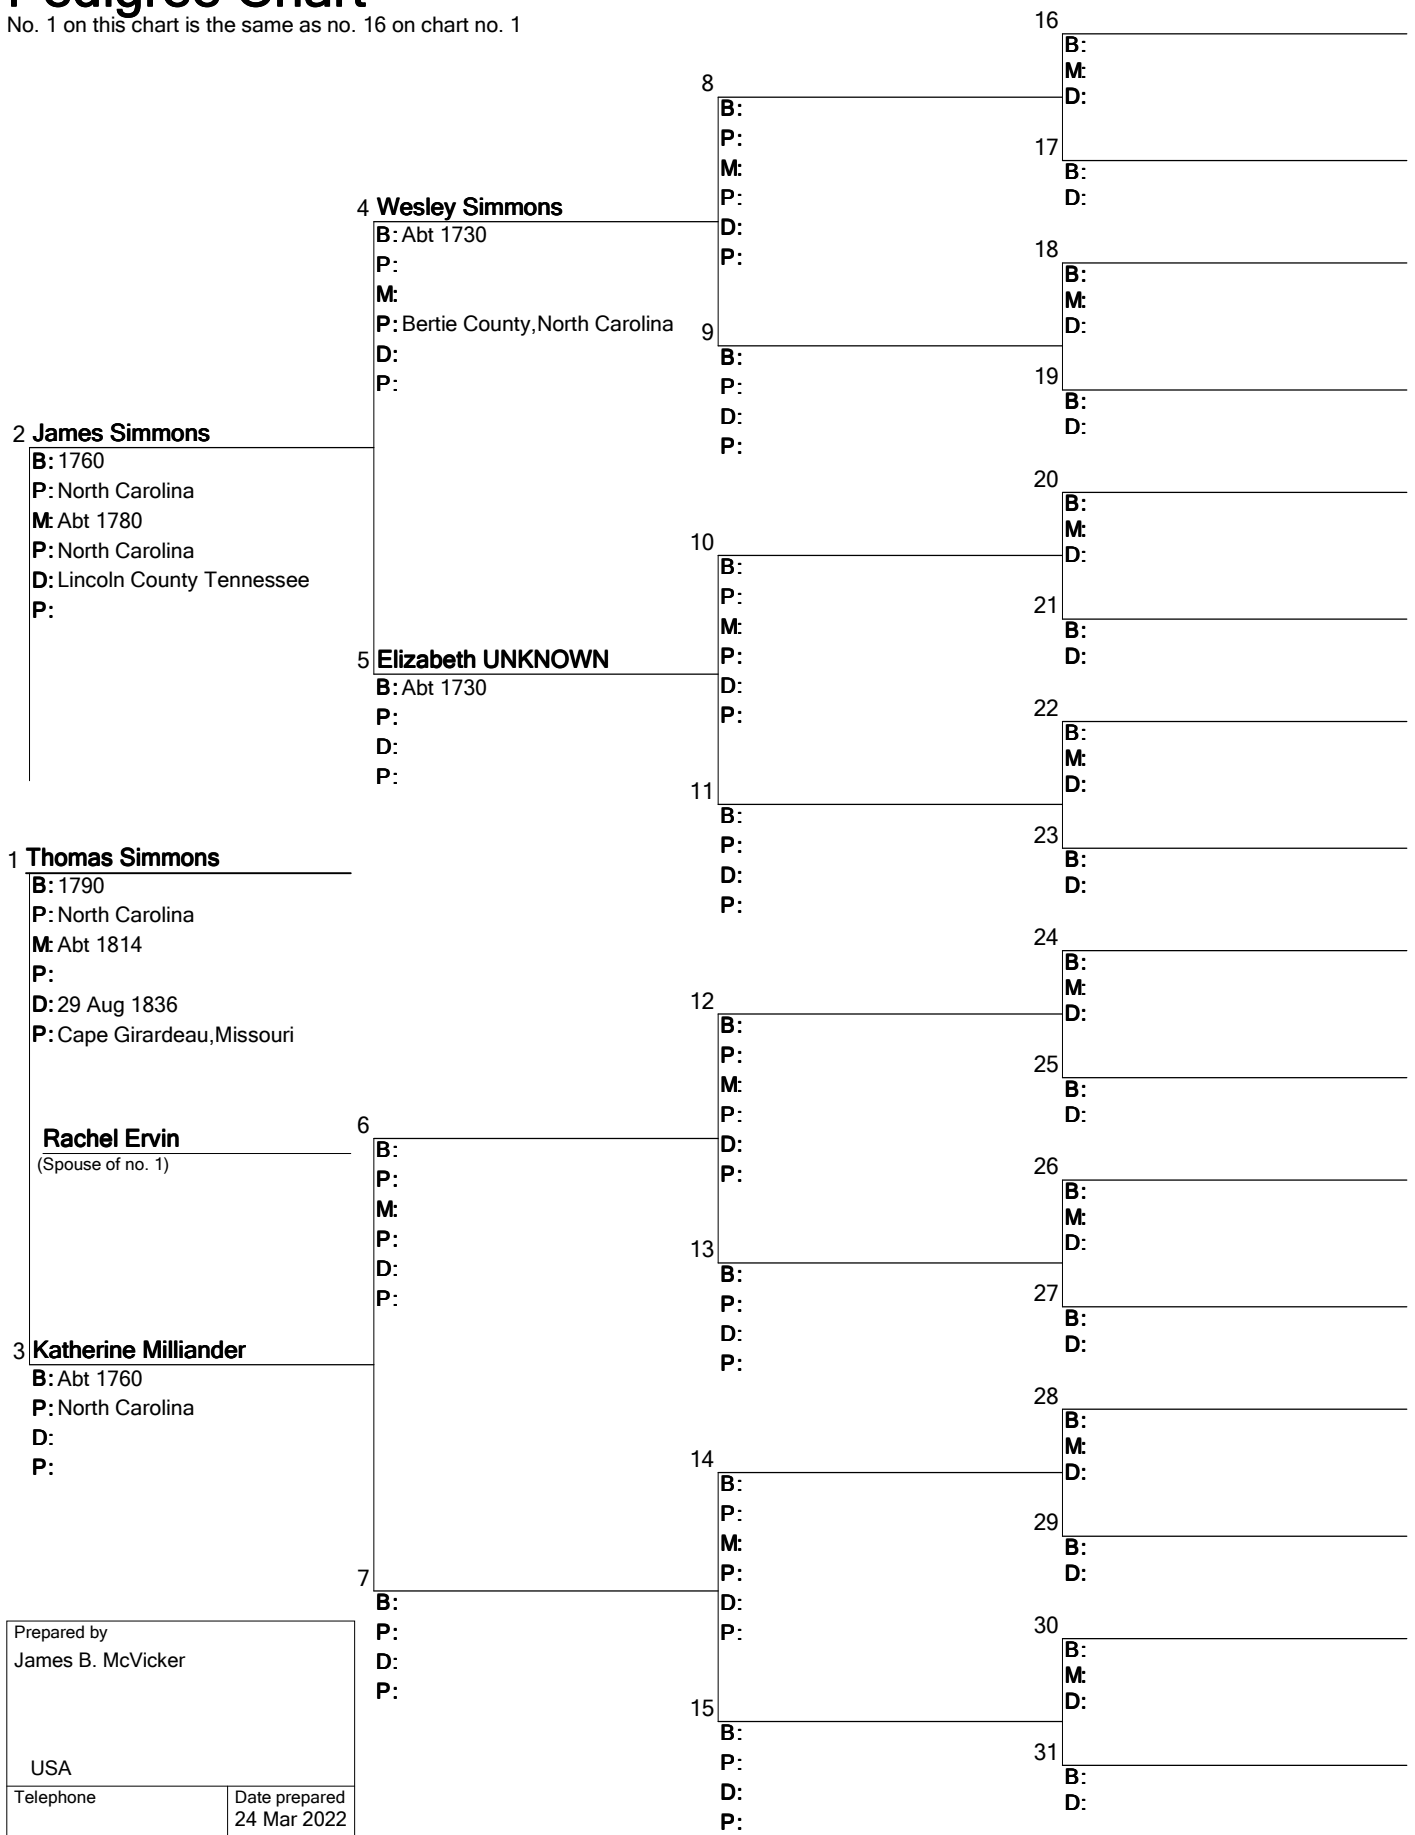

Pedigree Chart

Chart no. 1

Prepared by James B. McVicker	
USA	
Telephone	Date prepared 24 Mar 2022

Pedigree Chart

No. 1 on this chart is the same as no. 16 on chart no. 1

Prepared by James B. McVicker	
USA	
Telephone	Date prepared 24 Mar 2022

Pedigree Chart

No. 1 on this chart is the same as no. 17 on chart no. 1

Pedigree Chart

No. 1 on this chart is the same as no. 24 on chart no. 1

Prepared by James B. McVicker	
USA	
Telephone	Date prepared 24 Mar 2022

Pedigree Chart

No. 1 on this chart is the same as no. 28 on chart no. 1

Pedigree Chart

No. 1 on this chart is the same as no. 29 on chart no. 1

Prepared by James B. McVicker	
USA	
Telephone	Date prepared 24 Mar 2022