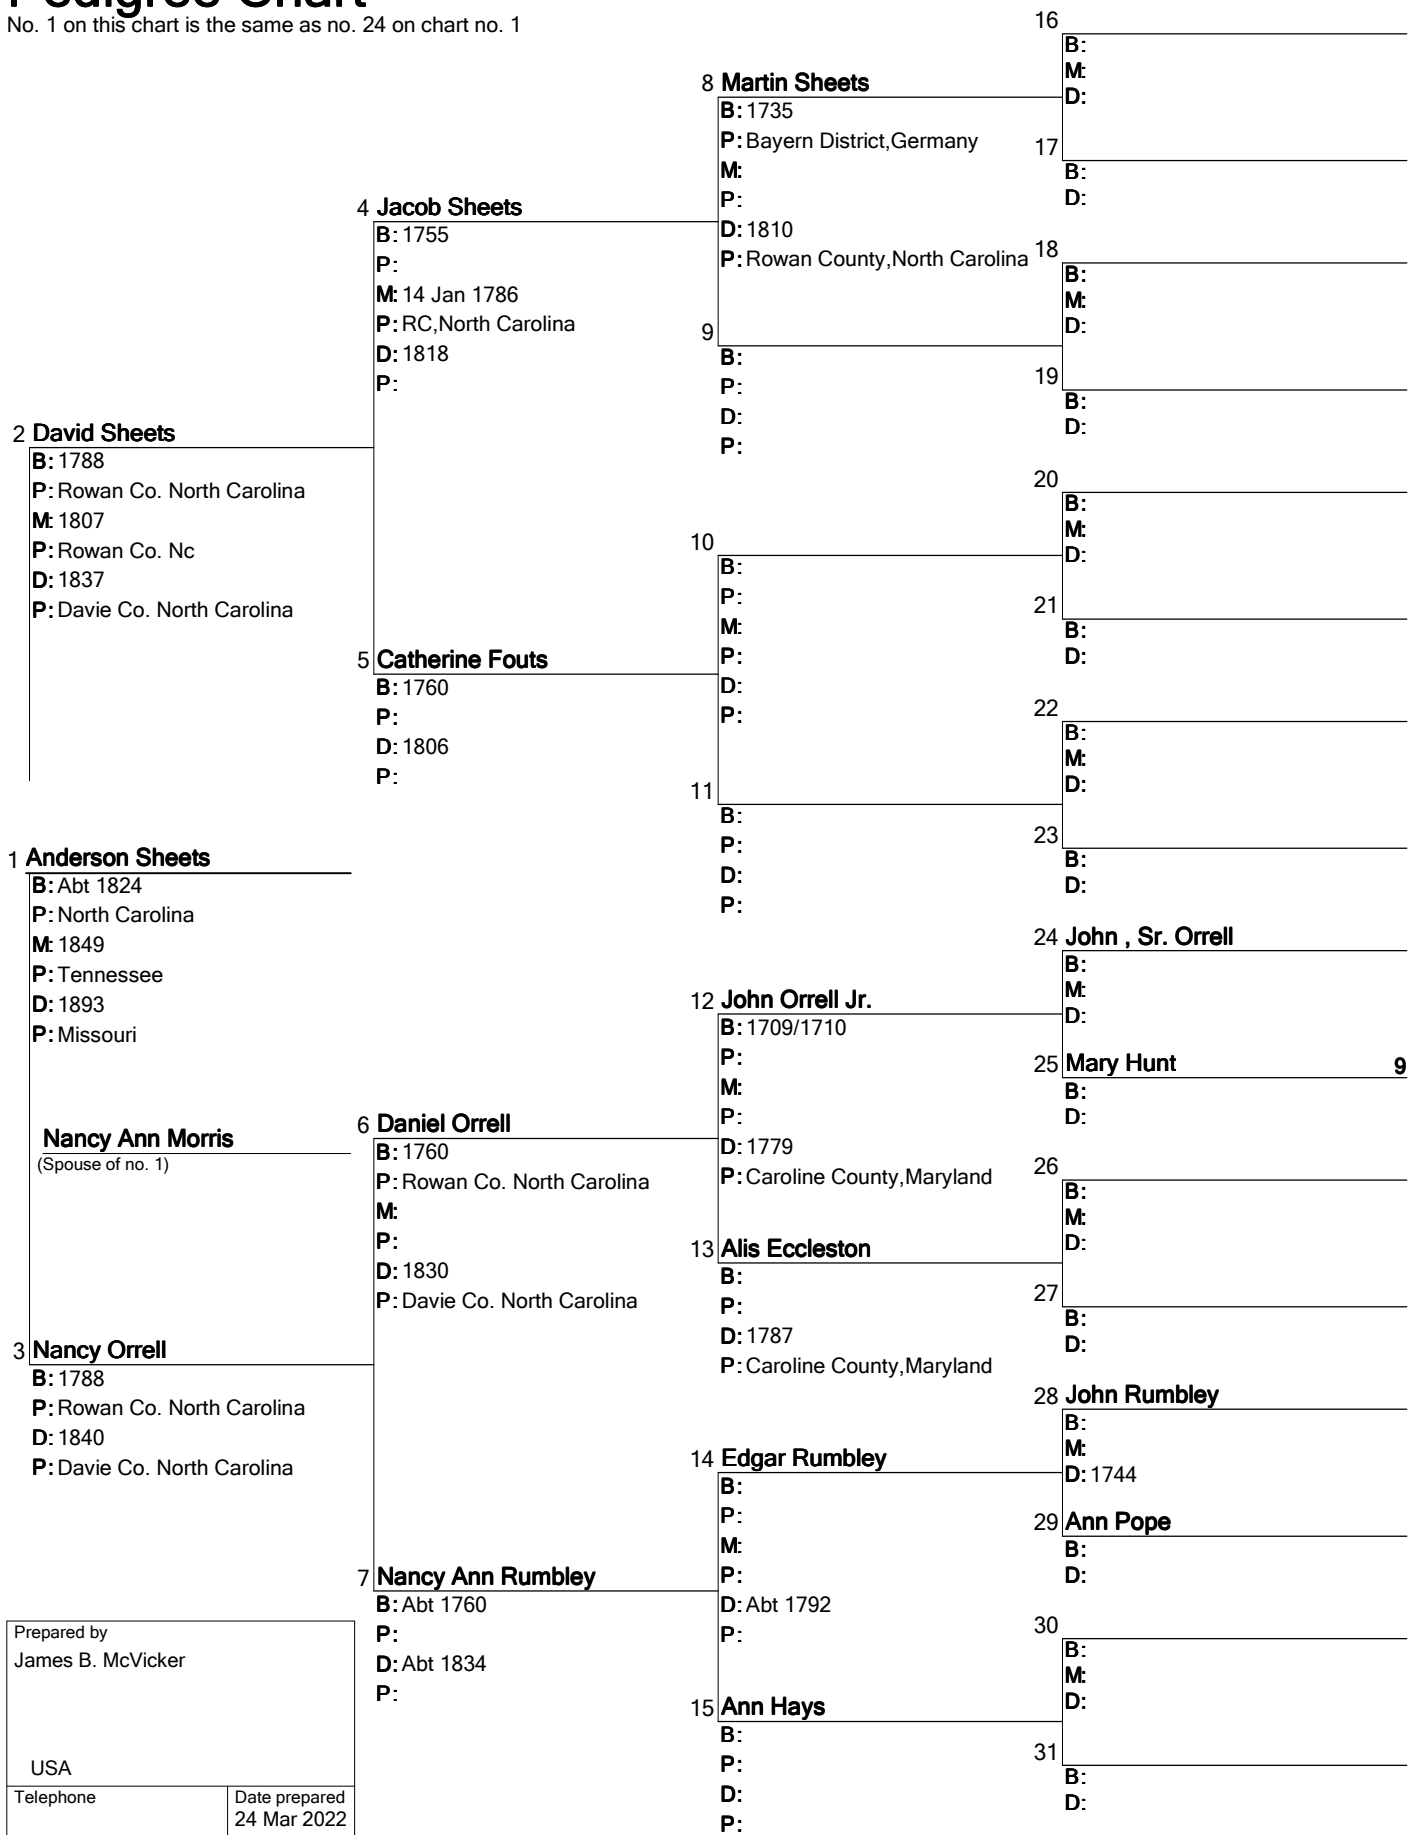

Pedigree Chart

Chart no. 1

Prepared by James B. McVicker	
USA	
Telephone	Date prepared 24 Mar 2022

Pedigree Chart

No. 1 on this chart is the same as no. 16 on chart no. 1

Prepared by James B. McVicker	
USA	
Telephone	Date prepared 24 Mar 2022

Pedigree Chart

No. 1 on this chart is the same as no. 17 on chart no. 1

Pedigree Chart

No. 1 on this chart is the same as no. 24 on chart no. 1

Prepared by James B. McVicker	
USA	
Telephone	Date prepared 24 Mar 2022

Pedigree Chart

No. 1 on this chart is the same as no. 28 on chart no. 1

Pedigree Chart

No. 1 on this chart is the same as no. 29 on chart no. 1

Prepared by James B. McVicker	
USA	
Telephone	Date prepared 24 Mar 2022

Pedigree Chart

Chart no. 7

No. 1 on this chart is the same as no. 30 on chart no. 1

Prepared by James B. McVicker	
USA	
Telephone	Date prepared 24 Mar 2022

Pedigree Chart

No. 1 on this chart is the same as no. 31 on chart no. 1