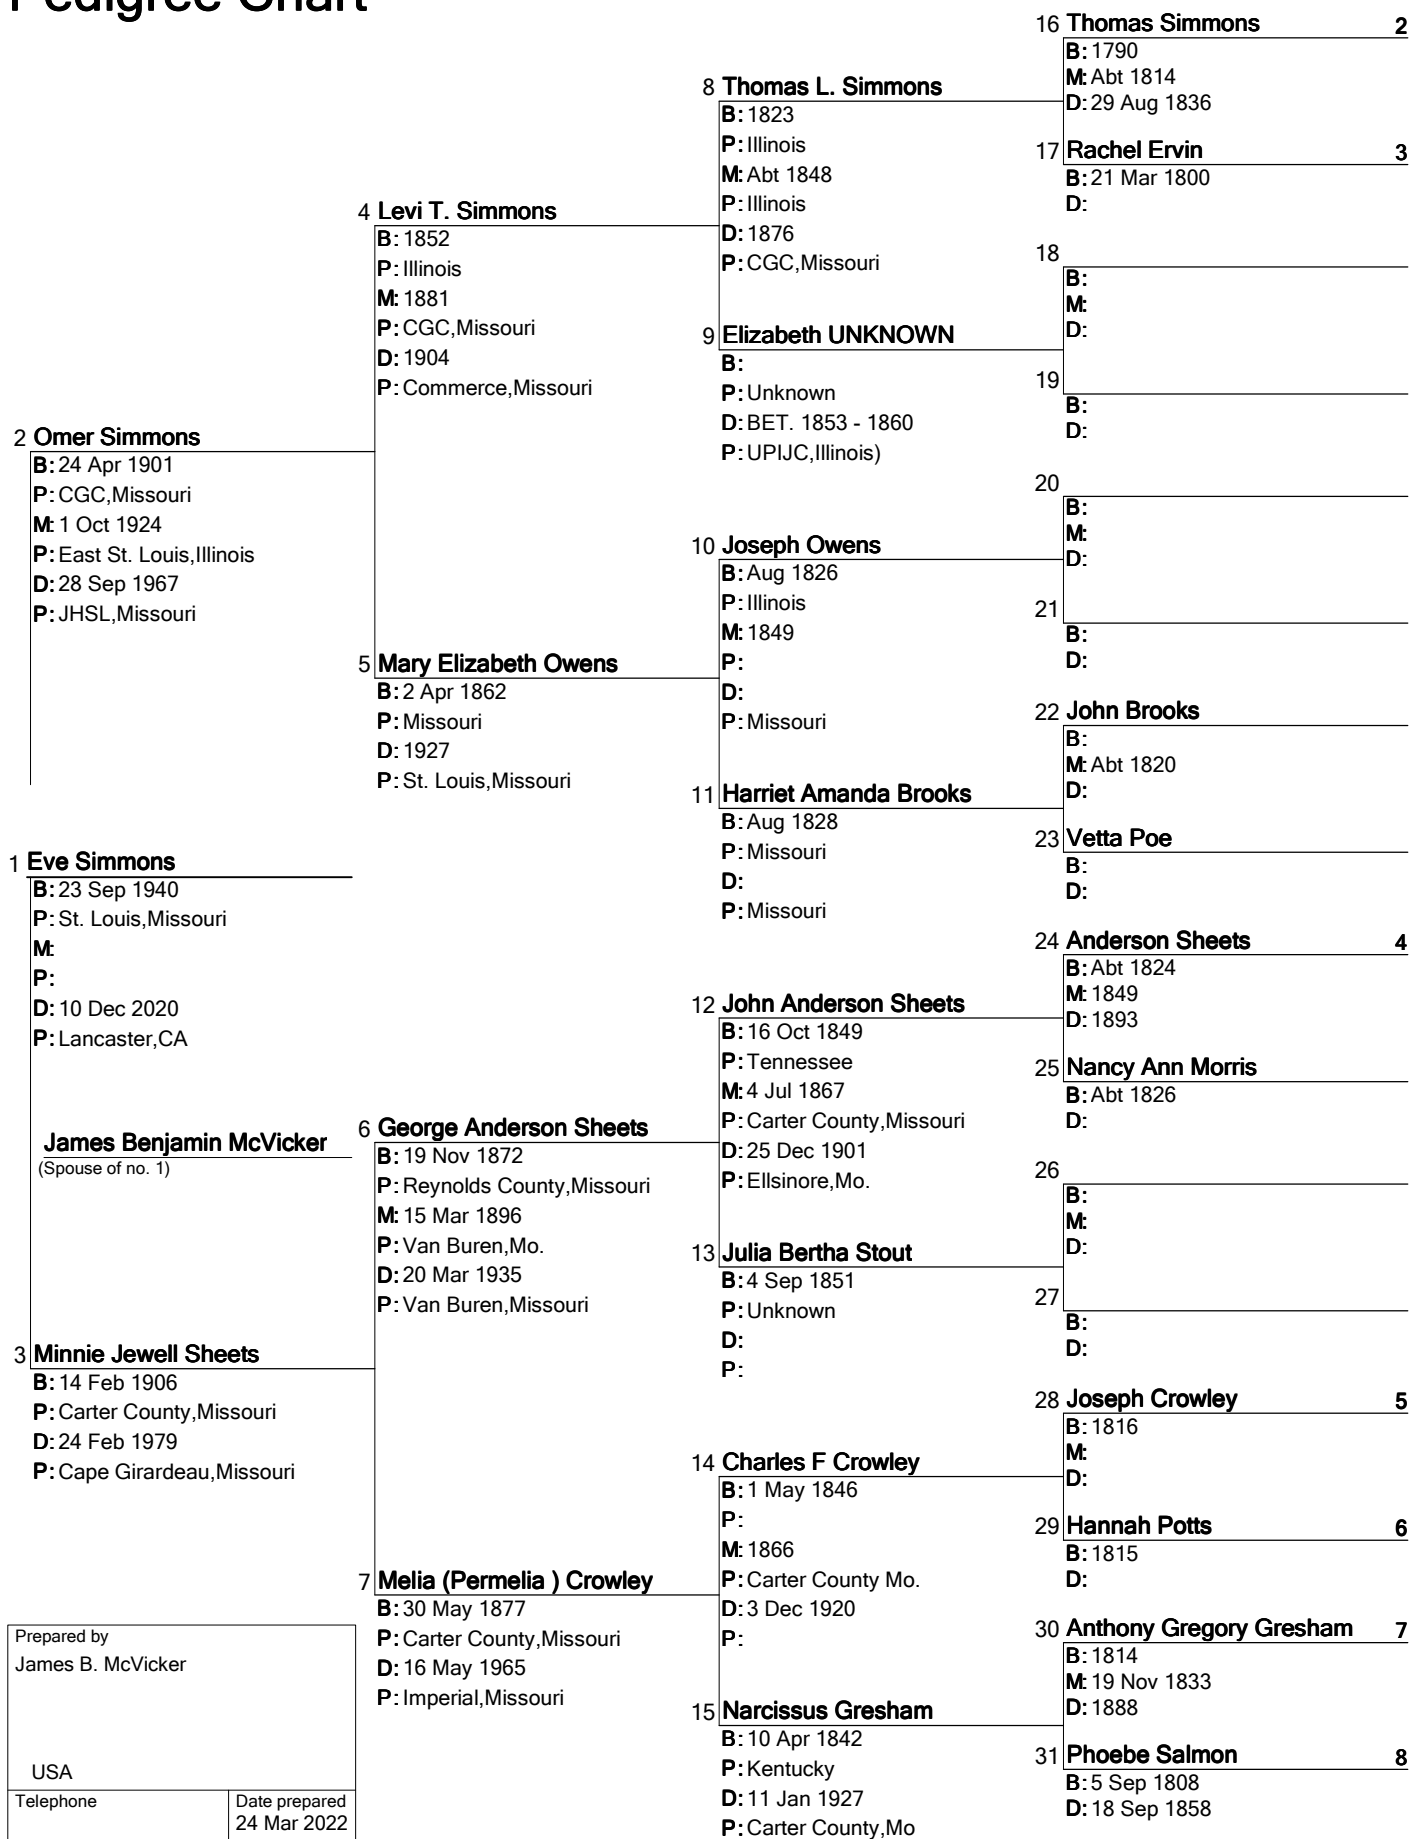

Pedigree Chart

Chart no. 1

Prepared by James B. McVicker	
USA	
Telephone	Date prepared 24 Mar 2022

Pedigree Chart

No. 1 on this chart is the same as no. 16 on chart no. 1

Prepared by James B. McVicker	
USA	
Telephone	Date prepared 24 Mar 2022

Pedigree Chart

No. 1 on this chart is the same as no. 17 on chart no. 1

Pedigree Chart

No. 1 on this chart is the same as no. 24 on chart no. 1

Prepared by James B. McVicker	
USA	
Telephone	Date prepared 24 Mar 2022

Pedigree Chart

No. 1 on this chart is the same as no. 28 on chart no. 1

Pedigree Chart

No. 1 on this chart is the same as no. 29 on chart no. 1

Prepared by James B. McVicker	
USA	
Telephone	Date prepared 24 Mar 2022

Pedigree Chart

Alphabetical Index

Name	Born /Chr	Died /Bur	Found on Chart	Position
Simmons, Thomas	1790	29 Aug 1836	1	16
Simmons, Thomas L.	1823	1876	1	8
Simmons, Wesley	Abt 1730		2	4
Stout, Julia Bertha	4 Sep 1851		1	13
Susanna,			8	5
UNKNOWN, Elinor	1788		5	3
UNKNOWN, Elizabeth	Abt 1730		2	5
UNKNOWN, Elizabeth		BET. 1853 - 1860	1	9
UNKNOWN, Jane		Bef 6 Jul 1762	7	29
UNKNOWN, Sarah			6	3
UNKNOWN, Sarah			10	3
Wells, George	Abt 1705		7	30
Wells, John , Sr.		3 Mar 1729/1730	11	2
Wells, Susannah	Abt 1732	July 2, 1795 (will)	7	15
Wood, Sarah			8	3