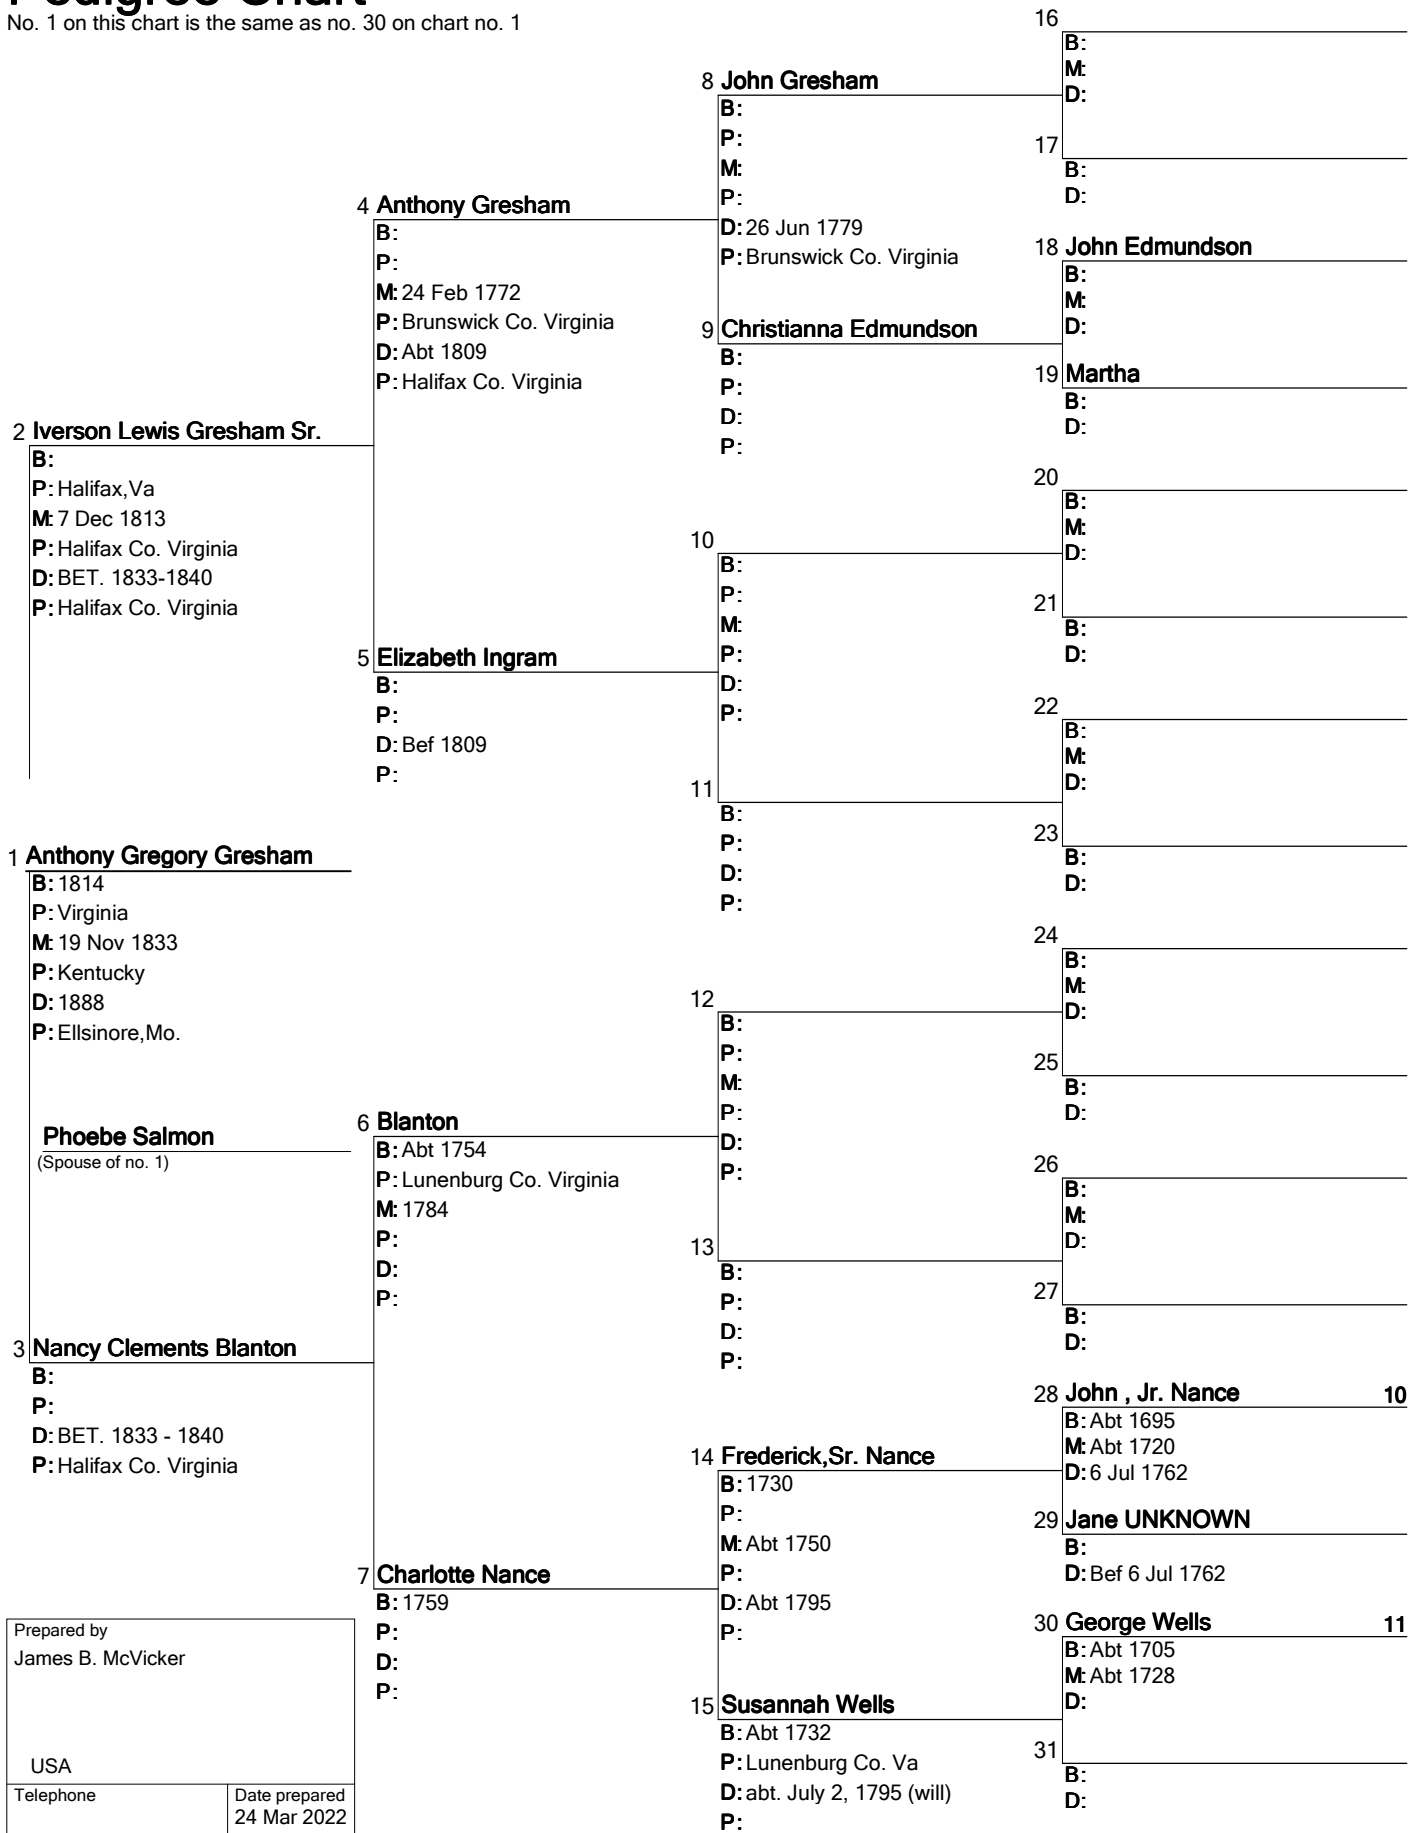

Pedigree Chart

No. 1 on this chart is the same as no. 17 on chart no. 1

Pedigree Chart

No. 1 on this chart is the same as no. 24 on chart no. 1

Prepared by James B. McVicker	
USA	
Telephone	Date prepared 24 Mar 2022

Pedigree Chart

No. 1 on this chart is the same as no. 28 on chart no. 1

Pedigree Chart

No. 1 on this chart is the same as no. 29 on chart no. 1

Prepared by James B. McVicker	
USA	
Telephone	Date prepared 24 Mar 2022

Pedigree Chart

Chart no. 7

No. 1 on this chart is the same as no. 30 on chart no. 1

Prepared by James B. McVicker	
USA	
Telephone	Date prepared 24 Mar 2022

Pedigree Chart

No. 1 on this chart is the same as no. 31 on chart no. 1