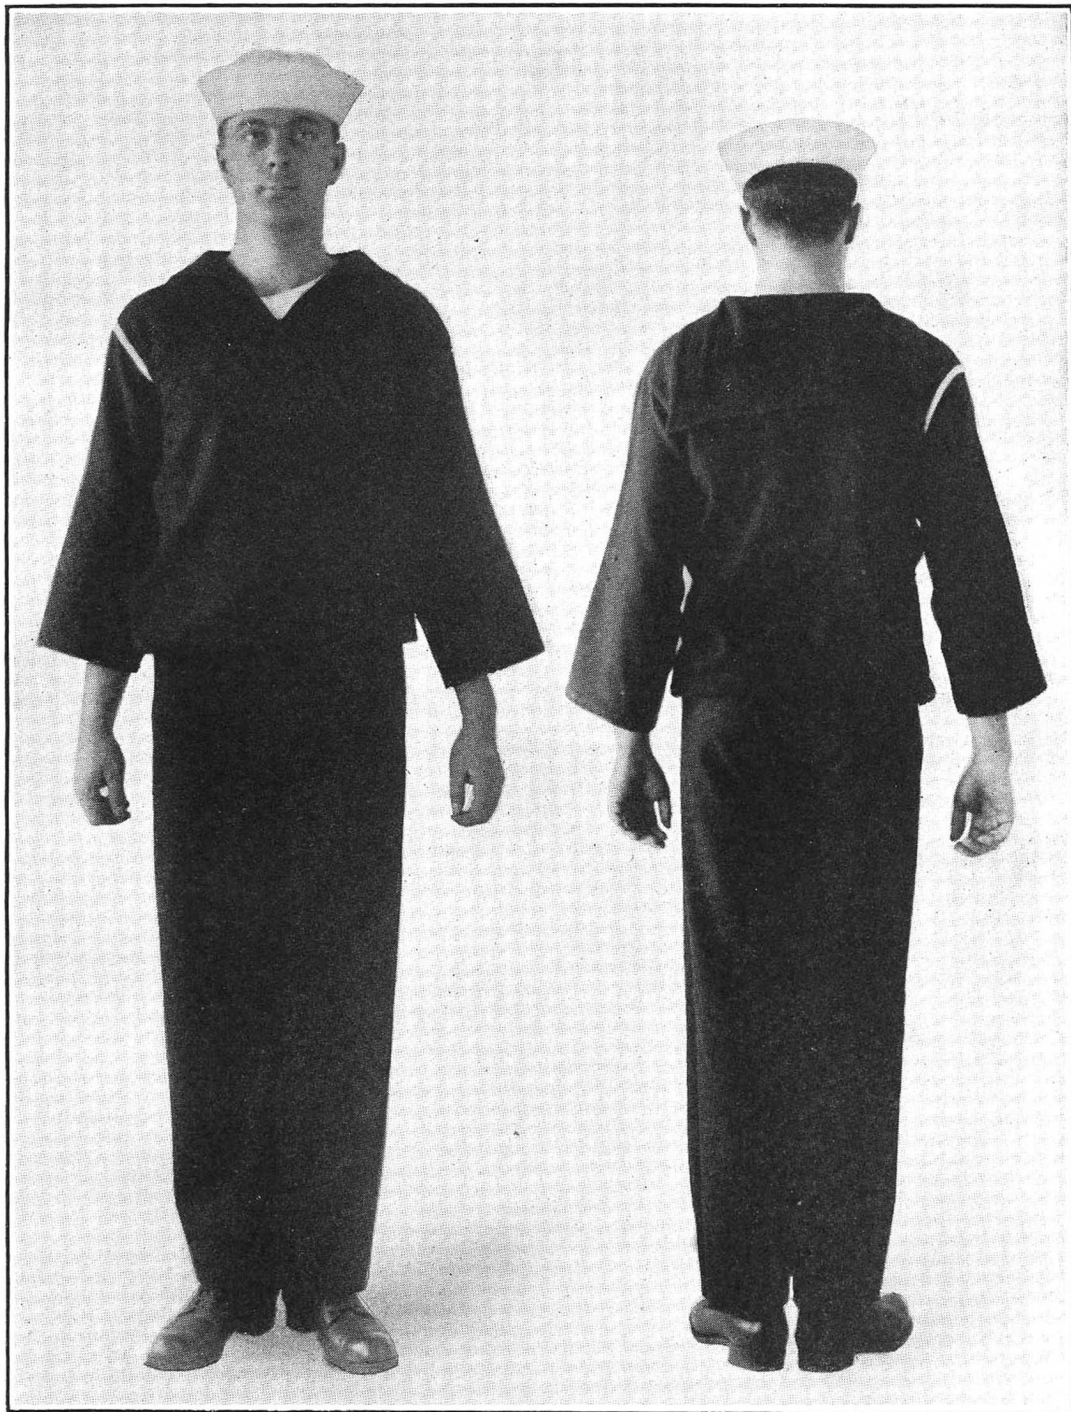

# UNIFORM REGULATIONS UNITED STATES NAVY

NAVY DEPARTMENT  
1913  
(REVISED TO JANUARY 15, 1917)

*Blue Undress with White Hat*