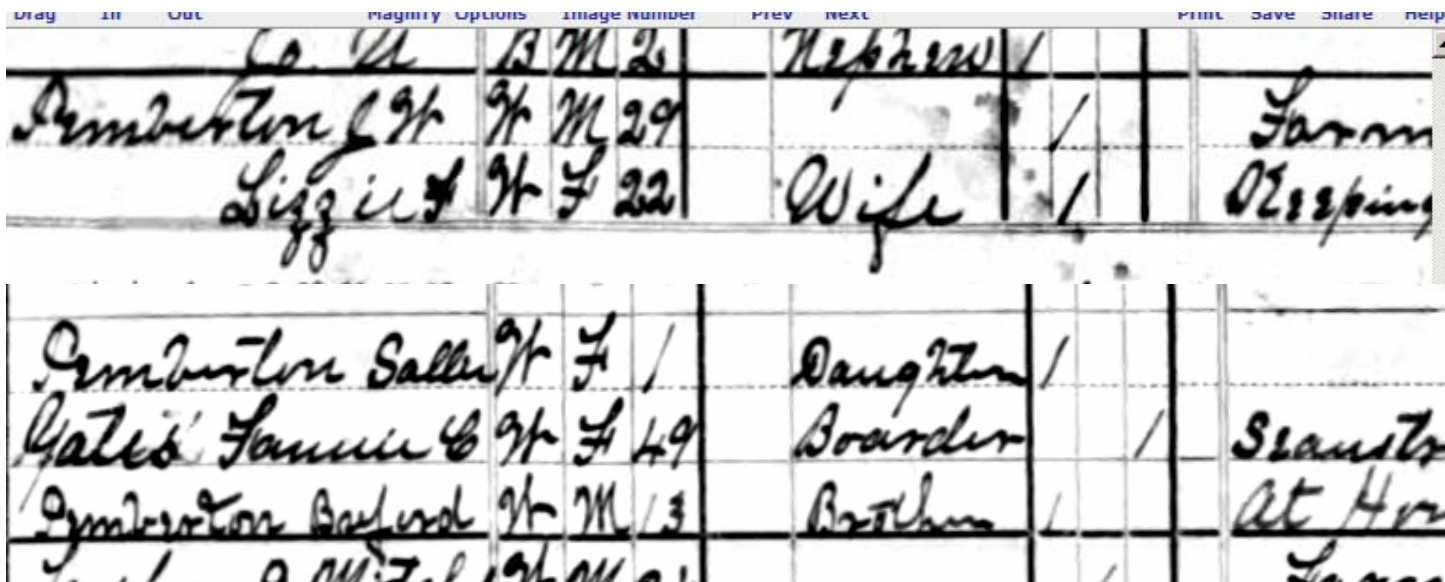

1880 United States Federal Census

about J. W. Pemberton, son Elizabeth, daughter William E,
 Son **William W Thompson**

Name:	J. W. Pemberton
Home in 1880:	Hiseville, Barren, Kentucky
Age:	29
Estimated birth year:	abt 1851
Birthplace:	Kentucky
Relation to head-of-household:	Self (Head)
Spouse's name:	Lizzie F.

[1880 United States Federal Census](#) > [Kentucky](#) > [Barren](#) > [Hiseville](#) > **District 13, June 2, 1880**

29	J. W. Pemberton	Lizzie F.	Hiseville, Barren, KY	abt 1851	Kentucky	Self (Head)	
22	Lizzie F. Pemberton	J. W.	Hiseville, Barren, KY	abt 1858	Kentucky	Wife	
1	Sallie Pemberton	J. W., Lizzie F.	Hiseville, Barren, KY	abt 1879	Kentucky	Daughter	
13	Buford Pemberton		Hiseville, Barren, KY	abt 1867	Kentucky	Brother	

Year: 1880; Census Place: Hiseville, Barren, Kentucky; Roll: T9_402;
 Family History Film: 1254402; Page: 137.2000; Enumeration District: 13; Image: 0277.