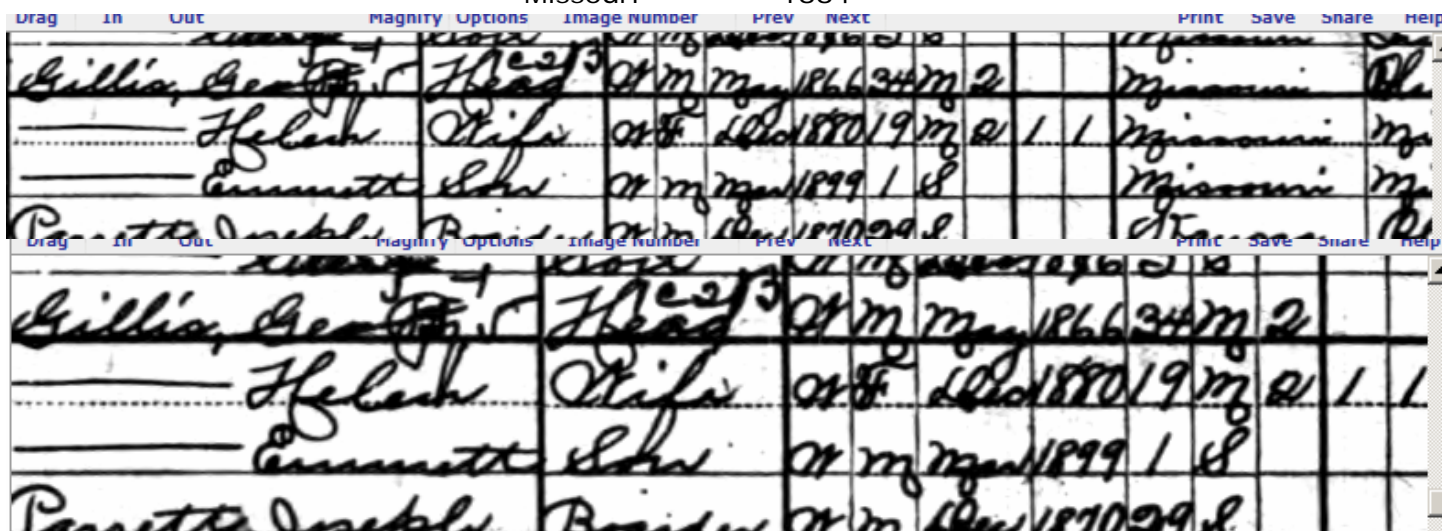

1900 United States Federal Census

about Helen Gillis, daughter of Landon, son Frank, son **William Thompson**

Name: **Helen Gillis**

Home in 1900: Benton, Holt, Missouri

Age: 19

Estimated birth year: abt 1881

Birthplace: Missouri

Relationship to head-of-house: Wife

Spouse's name: Geo

[1900 United States Federal Census](#) > [Missouri](#) > [Holt](#) > [Benton](#) > **District 80, June 8, 1900**

34	Geo Gillis	Helen	Benton, Holt, Missouri	abt 1866	Missouri	White	Head	
19	Helen Gillis	Geo	Benton, Holt, Missouri	abt 1881	Missouri	White	Wife	
1	Emmett Gillis	Geo, Helen	Benton, Holt, Missouri	abt 1899	Missouri	White	Son	
29	Joseph Parrette		Benton, Holt, Missouri	abt 1871	Kansas	White	Boarder	
16	Arthur Propes		Benton, Holt, Missouri	abt 1884	Missouri	White	Boarder	

Year: 1900; Census Place: Benton, Holt, Missouri; Roll: T623 858; Page: 4A; Enumeration District: 80.