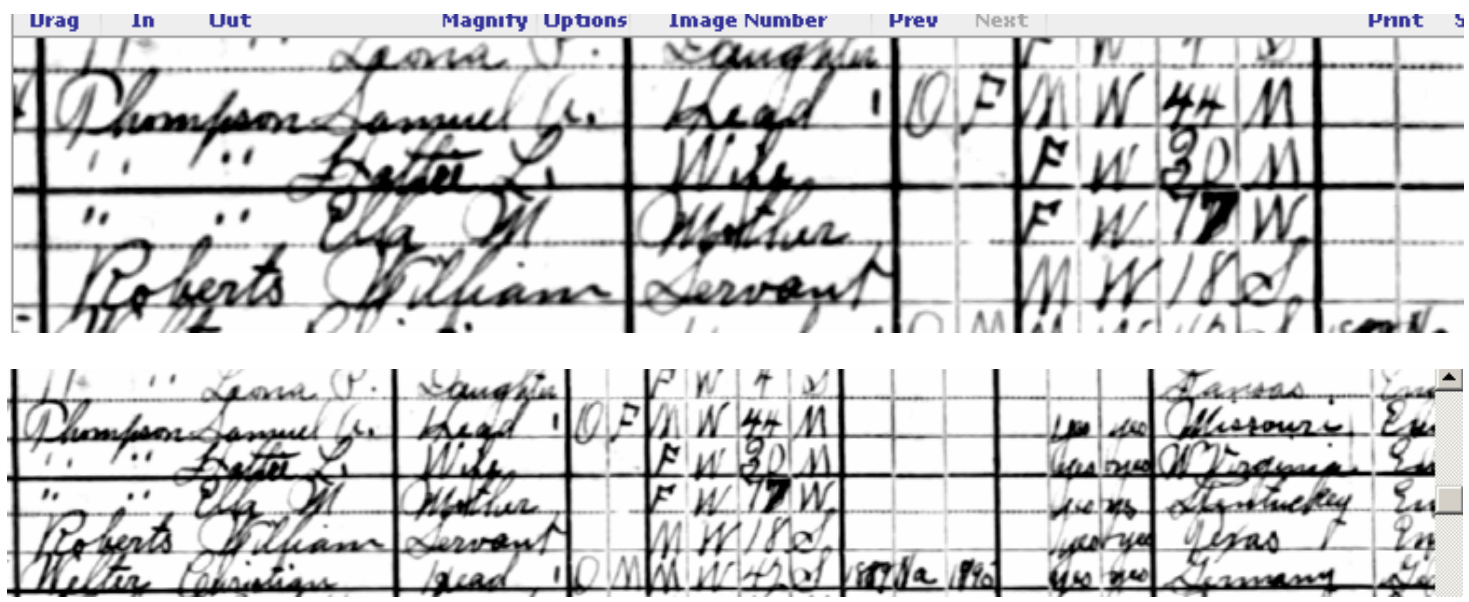

1920 United States Federal Census

about Samuel A Thompson, son Robert, son Frank, son **William Thompson**

Name:	Samuel A Thompson
Home in 1920:	Prairie, Canadian, Oklahoma
Age:	44 years
Estimated birth year:	abt 1876
Birthplace:	Missouri
Relation to Head of House:	Head

[1920 United States Federal Census](#) > [Oklahoma](#) > [Canadian](#) > [Prairie](#) > **District 101, February 5, 1920**

44	Samuel A Thompson	Ella M, Hattie L	Prairie, Canadian, Oklahoma	abt 1876	Missouri	White	Head	
30	Hattie L Thompson	Samuel A	Prairie, Canadian, Oklahoma	abt 1890	West Virginia	White	Wife	
77	Ella M Thompson		Prairie, Canadian, Oklahoma	abt 1843	Kentucky	White	Mother	
18	William Roberts		Prairie, Canadian, Oklahoma	abt 1902	Texas	White	Servant	

Year: 1920; Census Place: *Prairie, Canadian, Oklahoma*; Roll: T625_1455; Page: 4B; Enumeration District: 101; Image: 950.