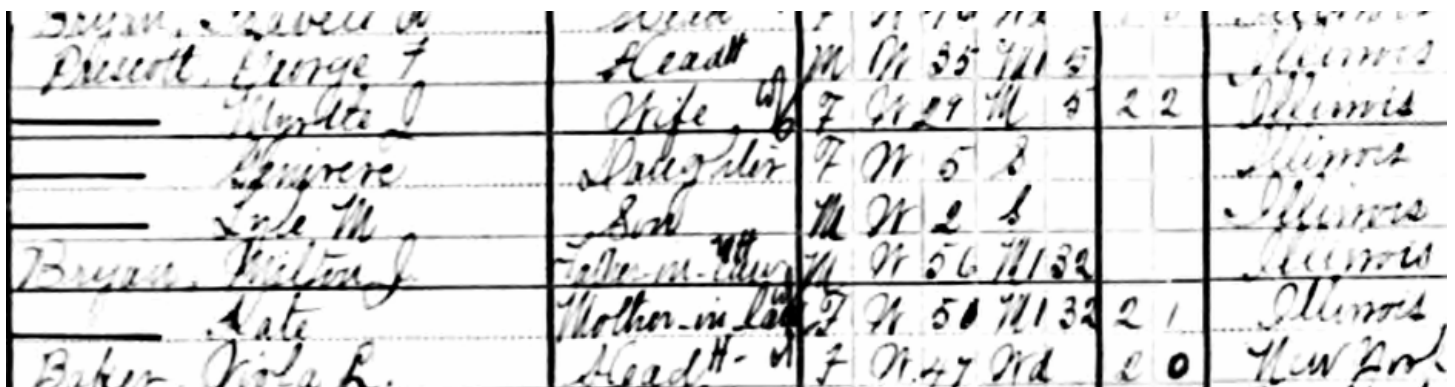

# 1910 United States Federal Census

about George F Prescott, son Hollister, son Martha, daughter **Samuel Winslow**

Name:	[George F Prescott] 🗿
Age in 1910:	5 [35] 🗿
Estimated birth year:	abt 1905 [abt 1875] 🗿
Birthplace:	Illinois
Relation to Head of House:	Head
Father's Birth Place:	Canada English
Mother's Birth Place:	Pennsylvania
Spouse's name:	Myrtle J
Home in 1910:	Dixon Ward 5, Lee, Illinois
Marital Status:	Married
Race:	White
Gender:	Male

## 1910 United States Federal Census > Illinois > Lee > Dixon Ward 5 > District 54, April 15, 1910

Household	Name	Relation	Age	Sex	Marital	Birthplace	Year	Occupation
35	George F Phescott 🗿	Head	abt 1905 🗿	M	Mar	Illinois		
	Myrtle J	Wife	abt 1881	F	Mar	Illinois		
29	Myrtle J Phescott 🗿	Wife	abt 1881	F	Mar	Illinois		
	Milton J, Kate, George F							
5	Guinevere Phescott 🗿	Daughter	abt 1905	F	Mar	Illinois		
	George F, Myrtle J							
2	Lyle M Phescott 🗿	Son	abt 1908	M	Mar	Illinois		
	George F, Myrtle J							
56	Milton J Bryan	Father-in-law	abt 1854	M	Mar	Illinois		
	Kate							
50	Kate Bryan	Mother-in-law	abt 1860	F	Mar	Illinois		
	Milton J							

Year: 1910; Census Place: Dixon Ward 5, Lee, Illinois; Roll: T624\_302; Page: 1A; Enumeration District: 54; Image: 953.